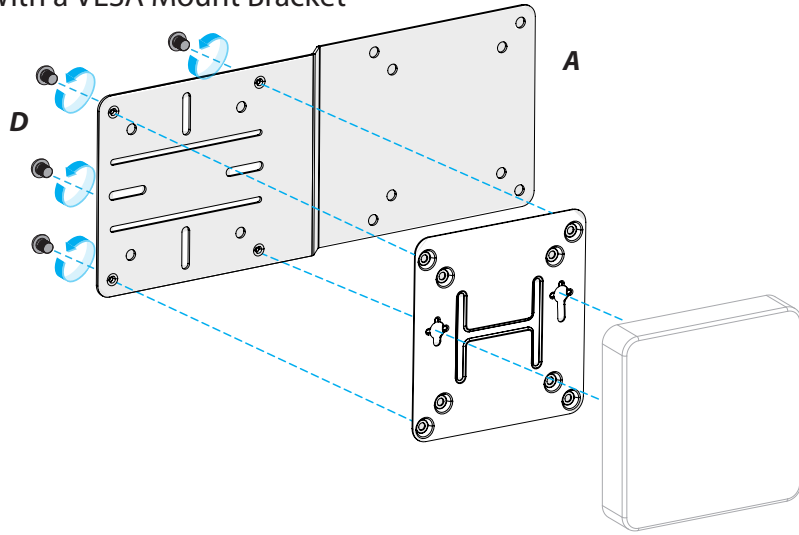

1-1 With a VESA Mount Bracket

Note: Use the specific Screws and VESA Mount Bracket that came with the NUC or Thin Client.