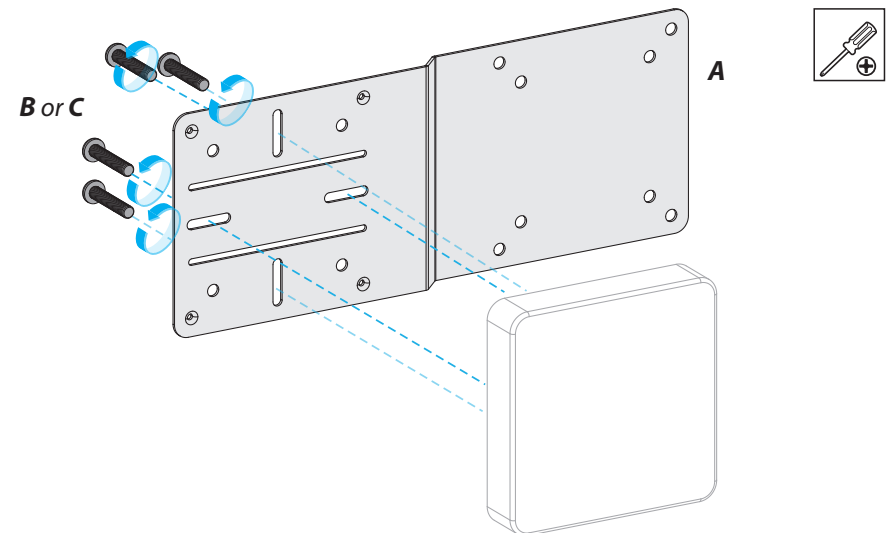

Installation

Attach a NUC or Compatible Thin Client

1 Without a VESA Mount Bracket

Note: Use two Screws on either the vertical or horizontal Short Mounting Slots.