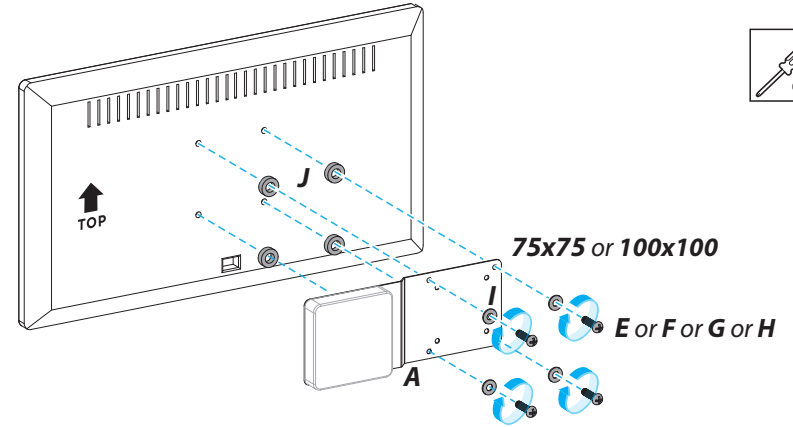

Attach the VESA Compatible Mount to a Monitor

Note: The Spacers (J) are optional. They may be necessary if the VESA Mounting Points at the back of the Monitor are recessed.