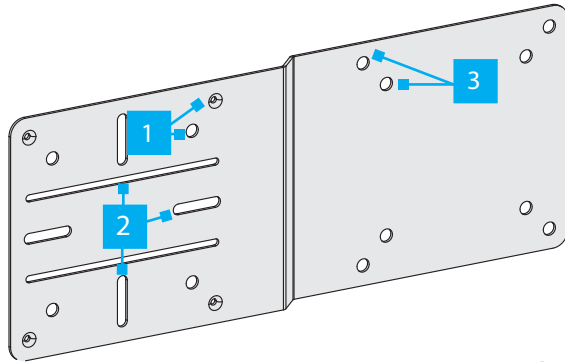

## VESA Compatible Mount for Docking Station, NUC, or Thin Client

### Product ID

DOCK-NUC-VESA-MOUNT

\*Product may vary from image

	Component	Function
1	Device VESA Mounting Points	<ul style="list-style-type: none"> <li>• <b>VESA Compatible 75x75mm and 100x100mm</b></li> <li>• Use to mount a <b>NUC, Thin Client Computer</b>, or other <b>VESA Compatible</b> accessories</li> </ul>
2	Mounting Slots	<ul style="list-style-type: none"> <li>• Use to mount StarTech.com <b>Docking Stations, Thin Client Computer</b>, or other <b>VESA Compatible</b> accessories</li> <li>• <i>Note: Other non-StarTech.com Docking Stations may be compatible if they have a 40x40mm Mounting Pattern</i></li> <li>• <b>Long Mounting Slots</b> are spaced 40mm between each other. Use to mount <b>Docking Stations</b></li> <li>• <b>Short Mounting Slots</b> are spaced 54.7mm vertically and horizontally. Use to mount a <b>NUC</b> or other compatible <b>Thin Client</b> computer without a <b>VESA Mount Bracket</b></li> </ul>
3	Monitor VESA Mounting Points	<ul style="list-style-type: none"> <li>• <b>VESA Compatible 75x75mm and 100x100mm</b></li> </ul>

### Package Contents

- VESA Adapter Mount For NUC (A) x 1
- M3 x 5mm Screws (B) x 4
- M3 x 16mm Screws (C) x 4
- M4 x 5mm Screws (D) x 4
- M4 x 12mm Screw (E) x 4

- M4 x 20mm Screws (F) x 4
- M5 x 12mm Screws (G) x 4
- M5 x 20mm Screws (H) x 4
- Washers (I) x 4
- Spacers (J) x 8
- Quick-Start Guide x 1

### Attach the VESA Compatible Mount to a Monitor

**Note:** The Spacers (J) are optional. They may be necessary if the VESA Mounting Points at the back of the Monitor are recessed.