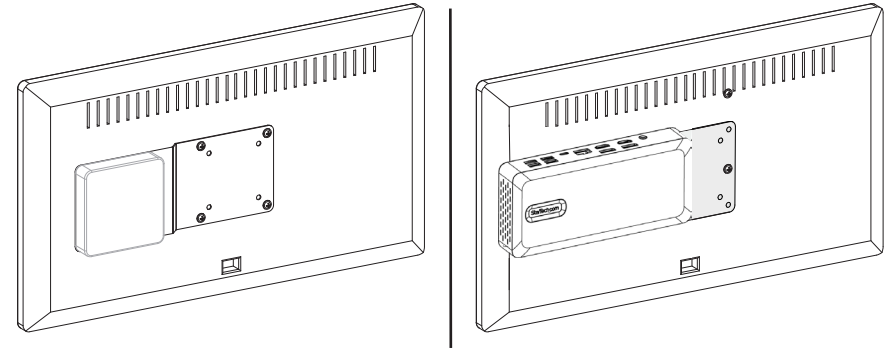

Warranty Information

This product is backed by a 5-year warranty. For further information on product warranty terms and conditions, please refer to www.startech.com/warranty.

Limitation of Liability

In no event shall the liability of StarTech.com Ltd. and StarTech.com USA LLP (or their officers, directors, employees or agents) for any damages (whether direct or indirect, special, punitive, incidental, consequential, or otherwise), loss of profits, loss of business, or any pecuniary loss, arising out of or related to the use of the product exceed the actual price paid for the product. Some states do not allow the exclusion or limitation of incidental or consequential damages. If such laws apply, the limitations or exclusions contained in this statement may not apply to you.