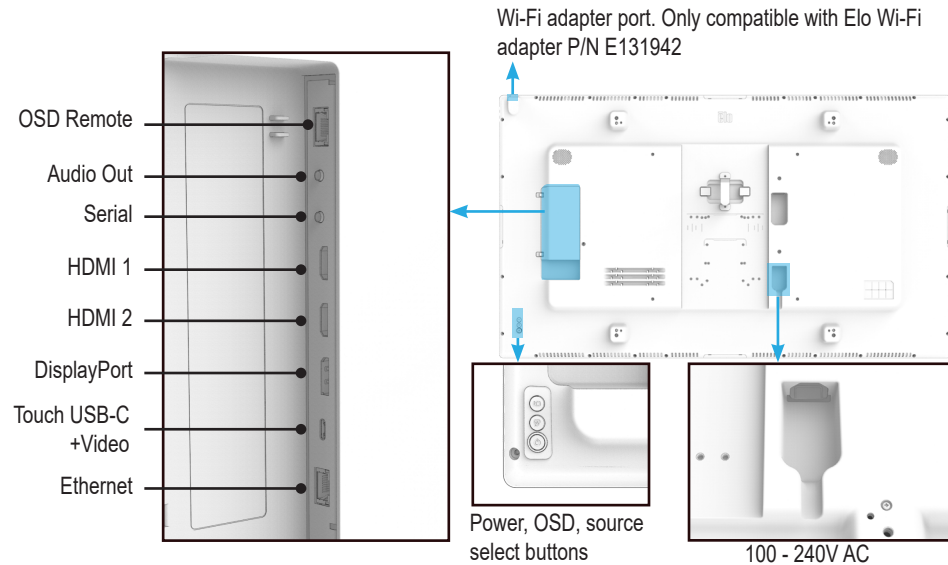

### 3. External Computer Mounting (computer sold separately)

100mm VESA pattern is available for the Elo Backpack™, Intel NUC, and other small computers with the same hole pattern.

Additionally, there are multiple patterns designed for select Brightsign players. Align the top of the Brightsign player with the horizontal marking and then center the player between the vertical markings to align the mounting holes on the player. Use M4x6 screws (included) to secure Brightsign players. See IDSx4 User Manual for detailed Brightsign Player compatibility list.