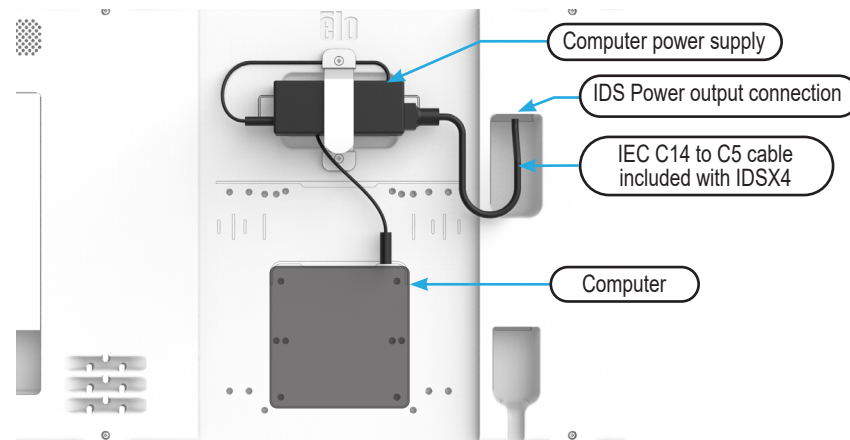

### 2. Connections

### 3. External Computer Mounting (computer sold separately)

100mm VESA pattern is available for the Elo Backpack™, Intel NUC, and other small computers with the same hole pattern.

Additionally, there are multiple patterns designed for select Brightsign players. Align the top of the Brightsign player with the horizontal marking and then center the player between the vertical markings to align the mounting holes on the player. Use M4x6 screws (included) to secure Brightsign players. See IDSx4 User Manual for detailed Brightsign Player compatibility list.

### 4. External computer power supply connection

Secure computer power supply with straps as shown below and connect power supply to IDS power output connection with the included cable. (Brightsign players require adapter which is not included). Connector DC cable from power supply to computer. Additional DC cable length can be wound up and secured under power supply before securing straps if desired.