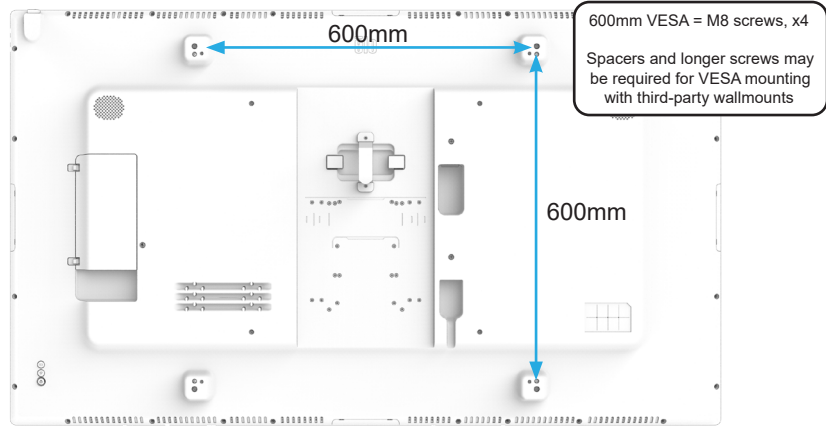

Go to www.elotouch.com/support to download user manual.
请访问 www.elotouch.com.cn 获取用户手册

1. Mounting ET5554L and ET6554L IDS Display (VESA Mount)

(Compatible Elo low-profile wall mount kit P/N E727774 available at www.elotouch.com)