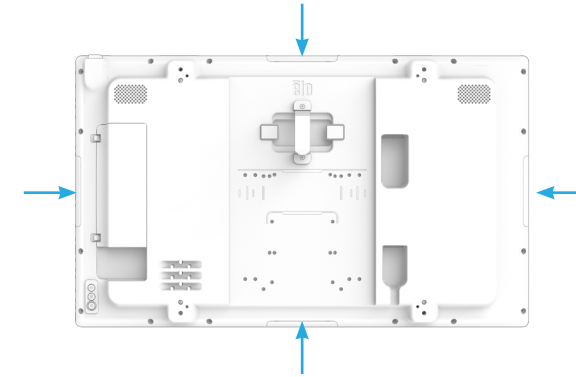

### 2. Connections

### 3. External Computer Mounting (computer sold separately)

100mm VESA pattern is available for the Elo Backpack™, Intel NUC, and other small computers with the same hole pattern.

Additionally, there are multiple patterns designed for select Brightsign players. Align the top of the Brightsign player with the horizontal marking and then center the player between the vertical markings to align the mounting holes on the player. Use M4x6 screws (included) to secure Brightsign players. See IDSx4 User Manual for detailed Brightsign Player compatibility list.

### 4. External computer power supply connection

Secure computer power supply with straps as shown below and connect power supply to IDS power output connection with the included cable. (Brightsign players require adapter which is not included). Connector DC cable from power supply to computer. Additional DC cable length can be wound up and secured under power supply before securing straps if desired.

### 5. Elo Edge Connect Peripheral Mounting

Most popular accessories: 4K camera, Wall Mount, Magnetic Strip, 2D Barcode Reader. Scan QR code or visit:

<https://www.elotouch.com/accessories.html>