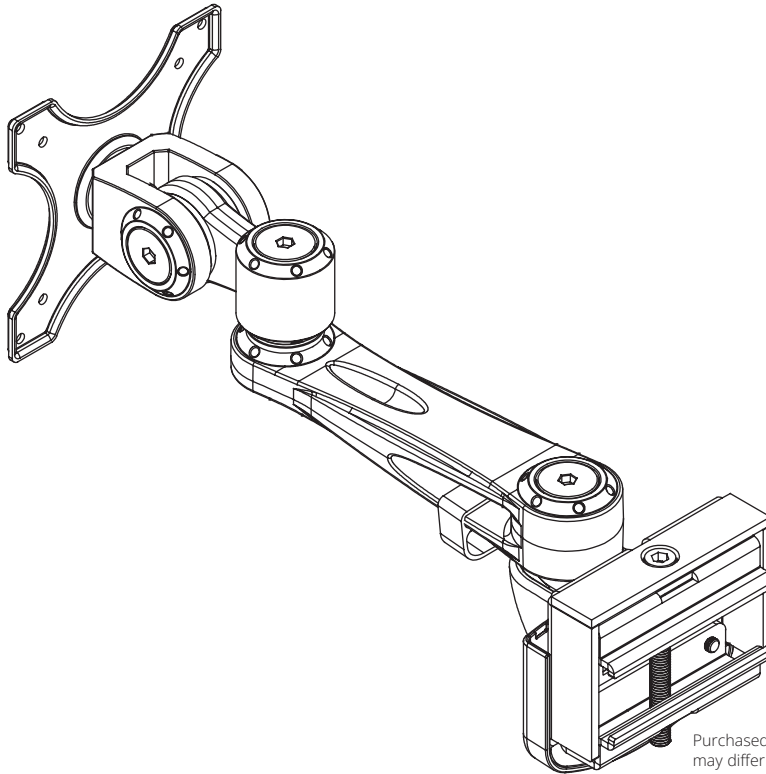

Slat Wall Single-Extension Monitor Arm

Model:
DMSW1332MTAA

Purchased product may differ from image.

CAUTION: DO NOT EXCEED MAXIMUM LISTED WEIGHT CAPACITY. SERIOUS INJURY OR PROPERTY DAMAGE MAY OCCUR!

Powering Business Worldwide

PRODUCT REGISTRATION

Register your product today for a chance to win an ISOBAR® surge protector in our monthly drawing!

Tripplite.Eaton.com/warranty

Safety Instructions

NOTE: Read the entire instruction manual before you start assembly and installation.

WARNING

- Do not begin the installation until you have read and understood the instructions and warnings contained in this manual. If you have any questions regarding any of the instructions or warnings, please visit Tripplite.Eaton.com/support.
- This mount was designed to be installed and utilized **ONLY** as specified in this manual. Improper installation of this product may cause damage or serious injury.
- This product should only be installed by someone of good mechanical ability, with basic building experience and a full understanding of this instruction manual.
- Make sure the unit can safely support the combined load of the equipment and all attached hardware and components.
- Always use an assistant or mechanical lifting equipment to safely lift and position equipment.
- This product is intended for indoor use only. Using this product outdoors could lead to product failure and personal injury.