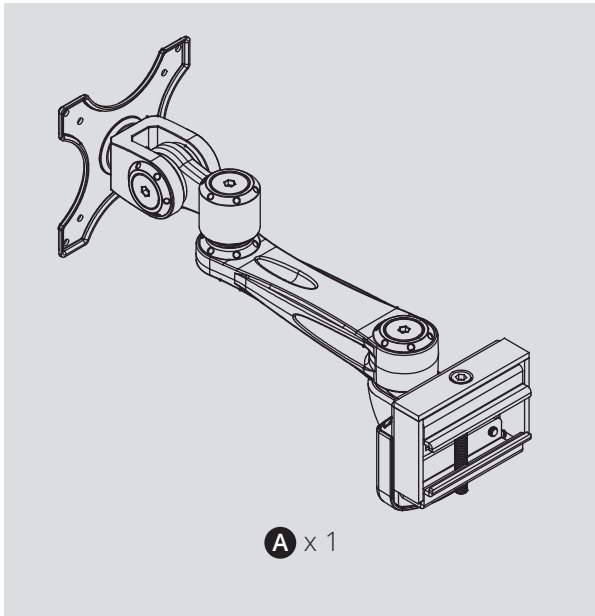

Component Checklist

IMPORTANT: Ensure you have received all parts according to the component checklist prior to installing. If any parts are missing or faulty, visit Triplite.Eaton.com/support for service.

Package B

M4x10
B x 4

C x 1

Package D

D x 1