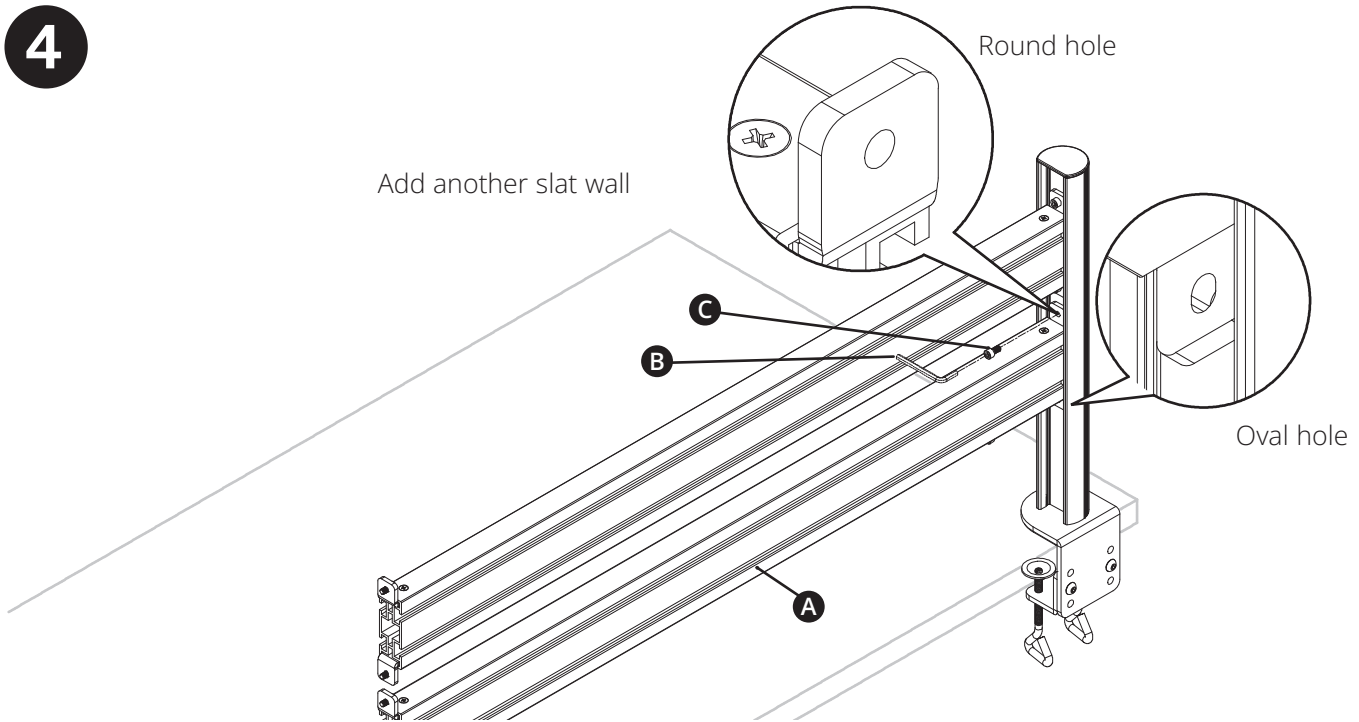

Assembly

Assembly

4

5

Note: Choose the appropriate screws, washers and spacers (if needed) according to the type of screen.

CAUTION:
Do not over-tighten screws.

Maintenance

- Check that the bracket is secure and safe to use at regular intervals (at least every three months).
- Please visit [Tripplite.Eaton.com/support](https://www.tripplite.com/support) if you have any questions.