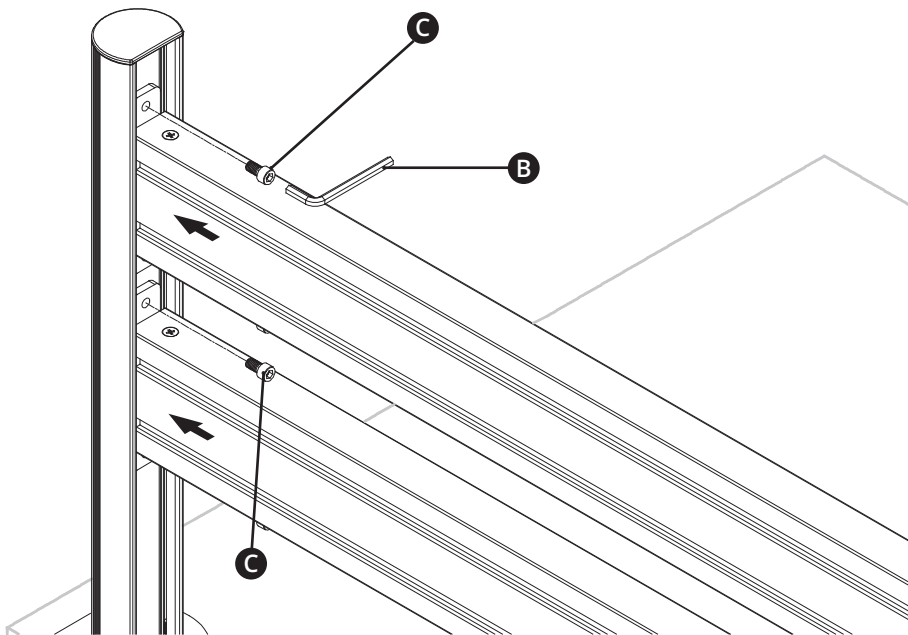

Assembly

Assembly

4

5

Note: Choose the appropriate screws, washers and spacers (if needed) according to the type of screen.

CAUTION:
Do not over-tighten screws.

Maintenance

- Check that the bracket is secure and safe to use at regular intervals (at least every three months).
- Please visit [Tripplite.Eaton.com/support](https://www.tripplite.com/support) if you have any questions.