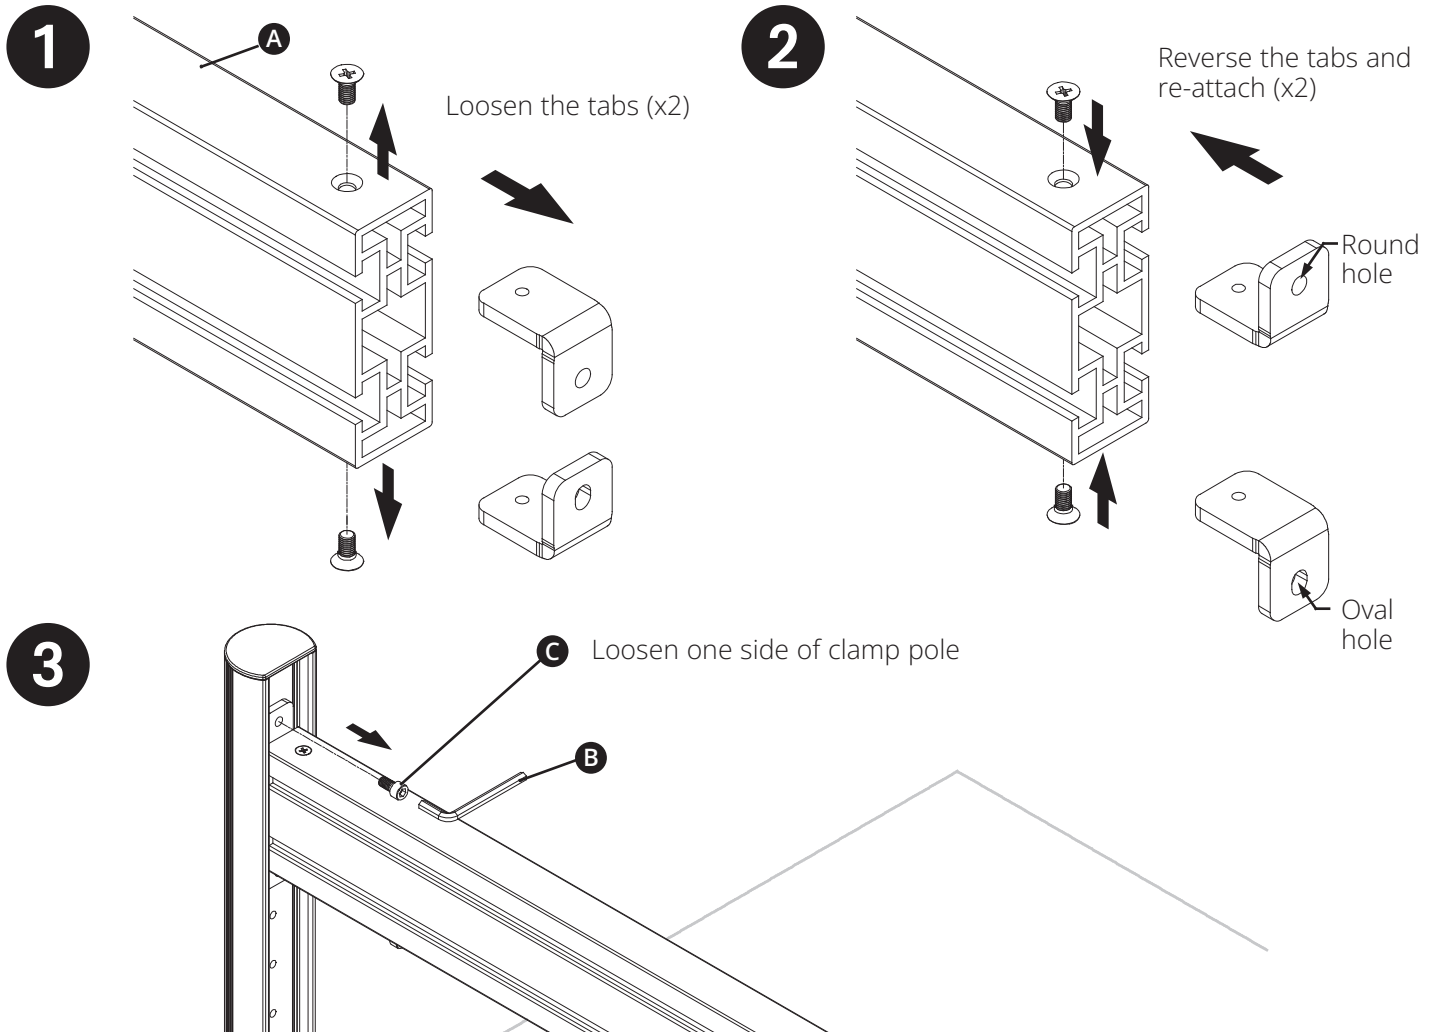

Assembly

Assembly

4

5

Note: Choose the appropriate screws, washers and spacers (if needed) according to the type of screen.

CAUTION:
Do not over-tighten screws.

Maintenance

- Check that the bracket is secure and safe to use at regular intervals (at least every three months).
- Please visit [Tripplite.Eaton.com/support](https://www.tripplite.com/support) if you have any questions.