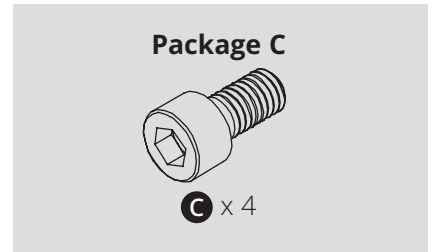

Component Checklist

IMPORTANT: Ensure you have received all parts according to the component checklist prior to installing. If any parts are missing or faulty, visit TrippLite.Eaton.com/support for service.