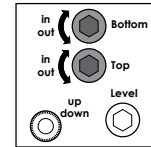

Post Installation Adjustments