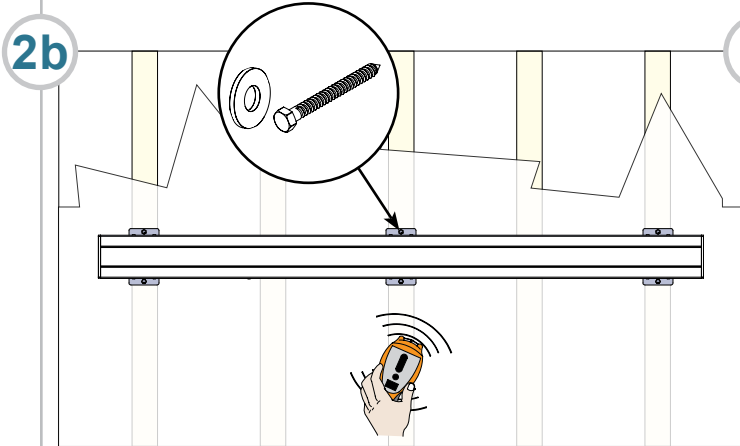

**Wall Application**

**Weight Rating:**  
525lbs / 238kg  
175 lbs / 80kg per display

**Ceiling Application**

**Pre-installation:**

Wall Application

Ceiling Application

1

Zero Degree Position