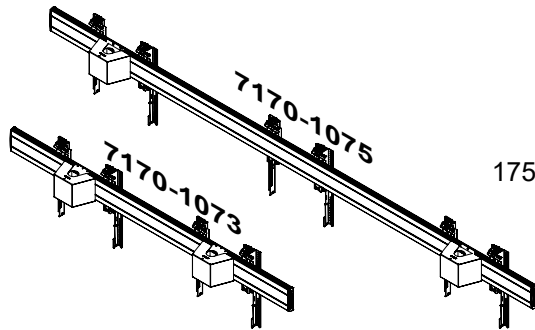

### Symmetry Wall and Ceiling Video Wall for 46" to 55" displays

INST-1172 REV A

**Bundle Kits Includes:**

Item No.	SKU	7170-1073	7170-1074	7170-1075	7170-1076
A	SYM-IB-75B	1	1		
A	SYM-IB-130B			1	1
B	SYM-DB-FT	2	2	3	3
C	SYM-PA	2		2	
D	SYM-PAC	2		2	
E	SYM-IB-LB				2

**Wall Application**

**Weight Rating:**  
525lbs / 238kg  
175 lbs / 80kg per display

**Ceiling Application**

**Pre-installation:**

Wall Application

Ceiling Application

1

Zero Degree Position