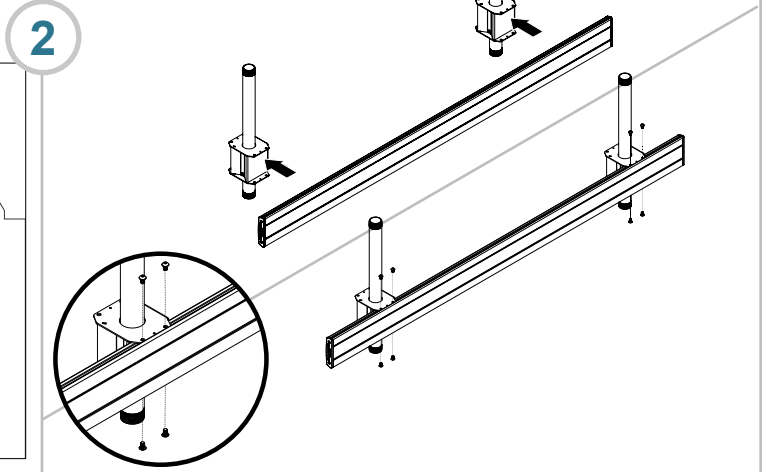

**Wall Application**

**Weight Rating:**  
525lbs / 238kg  
175 lbs / 80kg per display

**Ceiling Application**

**Pre-installation:**

Wall Application

Ceiling Application

1

Zero Degree Position