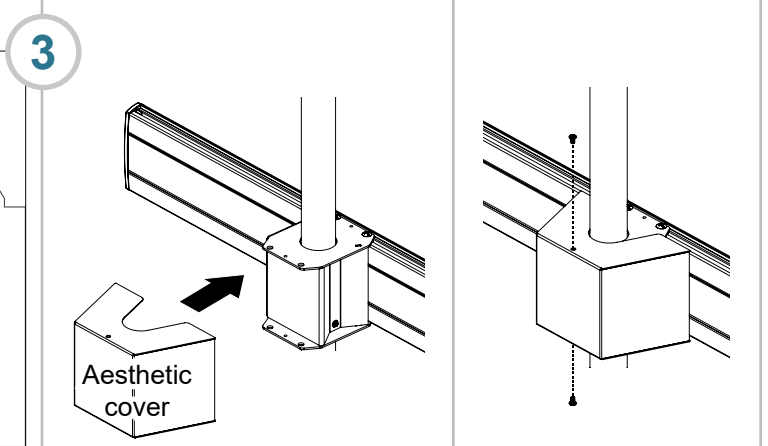

**Wall Application**

**Weight Rating:**  
525lbs / 238kg  
175 lbs / 80kg per display

**Ceiling Application**

**Pre-installation:**

Wall Application

Ceiling Application

1

Zero Degree Position