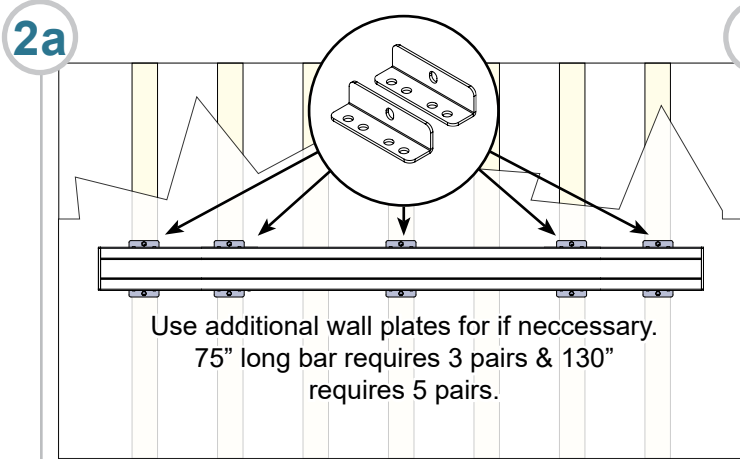

### Symmetry Wall and Ceiling Video Wall for 46" to 55" displays

INST-1172 REV A

**Bundle Kits Includes:**

Item No.	SKU	7170-1073	7170-1074	7170-1075	7170-1076
A	SYM-IB-75B	1	1		
A	SYM-IB-130B			1	1
B	SYM-DB-FT	2	2	3	3
C	SYM-PA	2		2	
D	SYM-PAC	2		2	
E	SYM-IB-LB				2

**Wall Application**

**Weight Rating:**  
525lbs / 238kg  
175 lbs / 80kg per display

**Ceiling Application**

**Pre-installation:**

Wall Application

Ceiling Application

1

Zero Degree Position