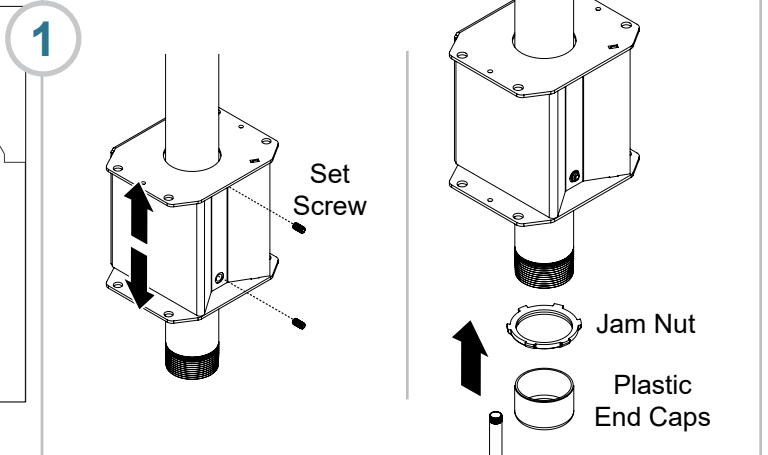

**Wall Application**

**Weight Rating:**  
525lbs / 238kg  
175 lbs / 80kg per display

**Ceiling Application**

**Pre-installation:**

Wall Application

Ceiling Application

1

Zero Degree Position