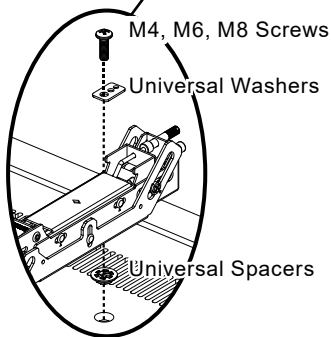

1

2

3

4

Post Installation Adjustments

6

Locking and Unlocking the Display Brackets