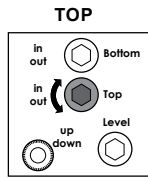

Post Installation Adjustments