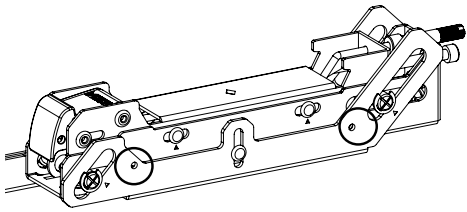

**Wall Application**

**Weight Rating:**  
525lbs / 238kg  
175 lbs / 80kg per display

**Ceiling Application**

**Pre-installation:**

Wall Application

Ceiling Application

1

Zero Degree Position