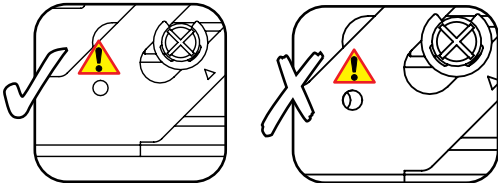

**Wall Application**

**Weight Rating:**  
525lbs / 238kg  
175 lbs / 80kg per display

**Ceiling Application**

**Pre-installation:**

Wall Application

Ceiling Application

1

Zero Degree Position