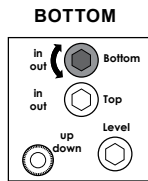

Post Installation Adjustments