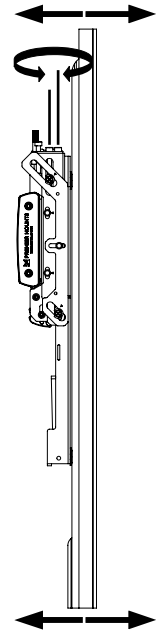

Post Installation Adjustments