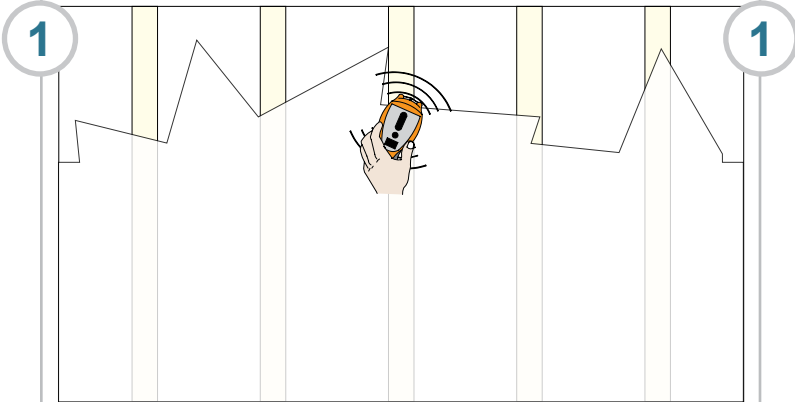

**Wall Application**

**Weight Rating:**  
525lbs / 238kg  
175 lbs / 80kg per display

**Ceiling Application**

**Pre-installation:**

Wall Application

Ceiling Application

1

Zero Degree Position