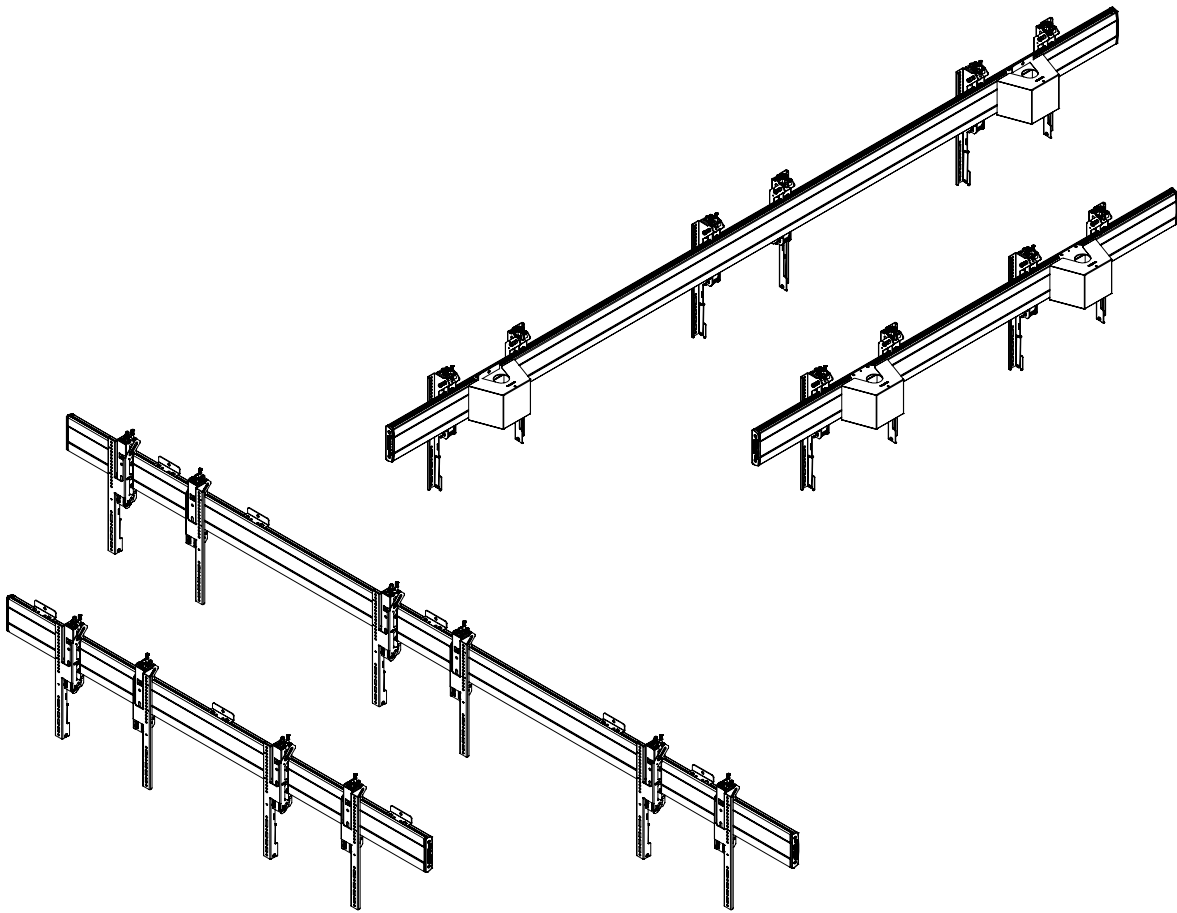

# Symmetry Video Wall

### Symmetry Wall and Ceiling Video Wall for 46" to 55" displays

INST-1172 REV A

**Bundle Kits Includes:**

Item No.	SKU	7170-1073	7170-1074	7170-1075	7170-1076
A	SYM-IB-75B	1	1		
A	SYM-IB-130B			1	1
B	SYM-DB-FT	2	2	3	3
C	SYM-PA	2		2	
D	SYM-PAC	2		2	
E	SYM-IB-LB				2

**Wall Application**

**Weight Rating:**  
525lbs / 238kg  
175 lbs / 80kg per display

**Ceiling Application**

**Pre-installation:**

Wall Application

Ceiling Application

1

Zero Degree Position

2

3

4