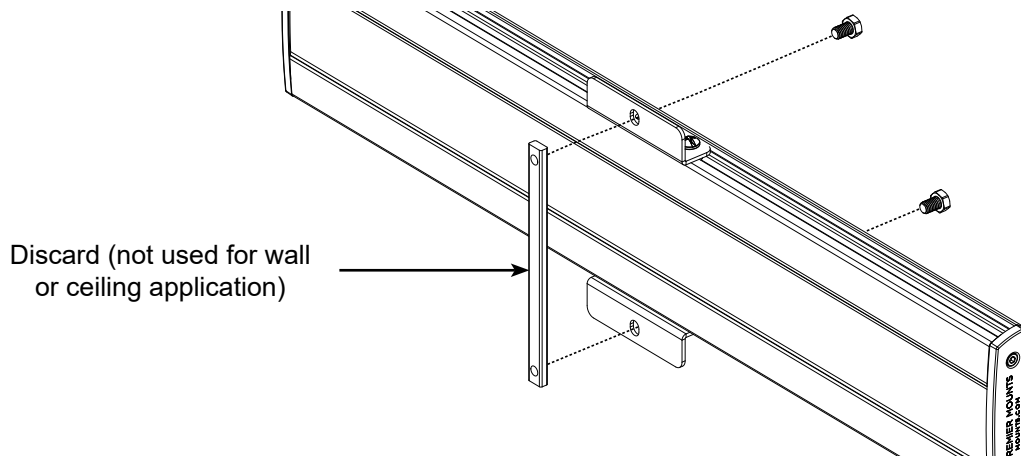

**Wall Application**

**Weight Rating:**  
525lbs / 238kg  
175 lbs / 80kg per display

**Ceiling Application**

**Pre-installation:**

Wall Application

Ceiling Application

1

Zero Degree Position