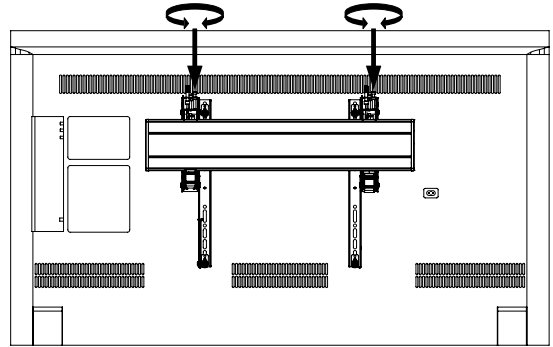

Post Installation Adjustments