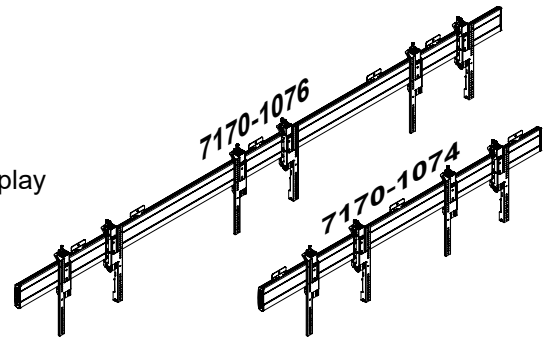

### Symmetry Wall and Ceiling Video Wall for 46" to 55" displays

INST-1172 REV A

**Bundle Kits Includes:**

Item No.	SKU	7170-1073	7170-1074	7170-1075	7170-1076
A	SYM-IB-75B	1	1		
A	SYM-IB-130B			1	1
B	SYM-DB-FT	2	2	3	3
C	SYM-PA	2		2	
D	SYM-PAC	2		2	
E	SYM-IB-LB				2

**Wall Application**

**Weight Rating:**  
525lbs / 238kg  
175 lbs / 80kg per display

**Ceiling Application**

**Pre-installation:**

Wall Application

Ceiling Application

1

Zero Degree Position