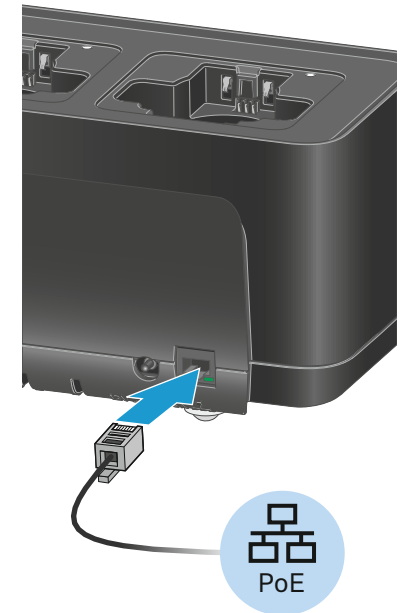

Publ. 11/23, 597263/A02

Overview

CHG 70N-C

Front

Back

Accessory

NT 12-35 CS

Power over Ethernet (PoE)