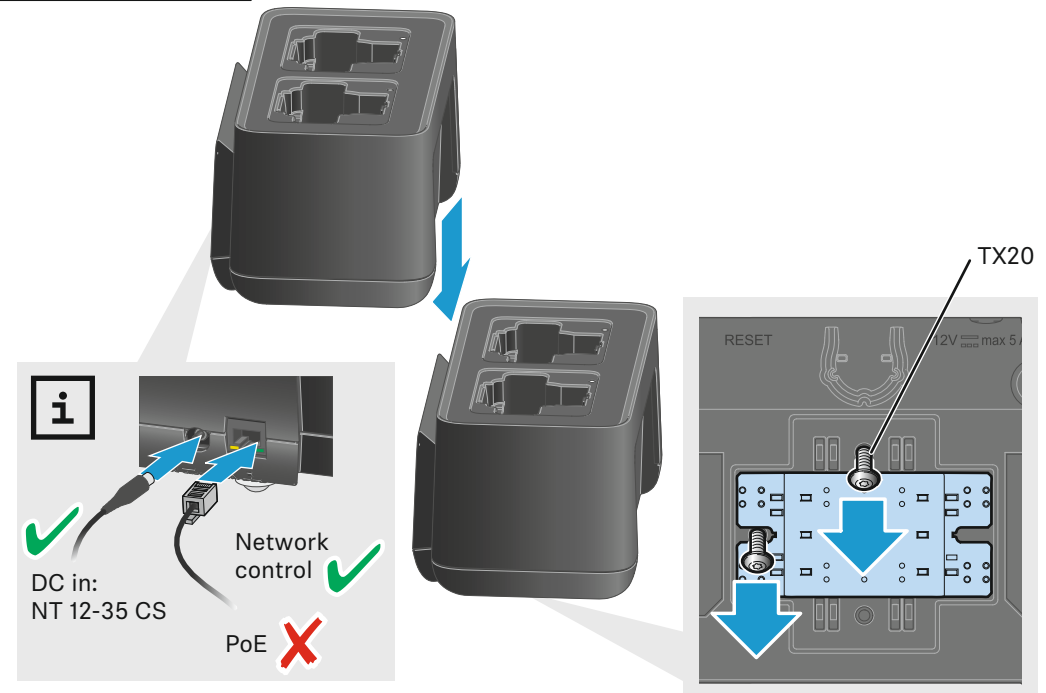

Publ. 11/23, 597263/A02

Overview

CHG 70N-C

Front

Back

Accessory

NT 12-35 CS

Power over Ethernet (PoE)

Power supply

NT 12-35 CS

NT 12-35 CS

Power saving mode

4s
Power saving mode

Instruction Manual

Network setup

Charging

LEDs

LEDs	⚡
●	100 %
⊗	> 60 %
⊙	> 20 %
⊗	> 0 %
●	Error

Remote control

Sennheiser Control Cockpit
www.sennheiser.com/control-cockpit-software

Multiple devices

max. 5x CHG 70N-C