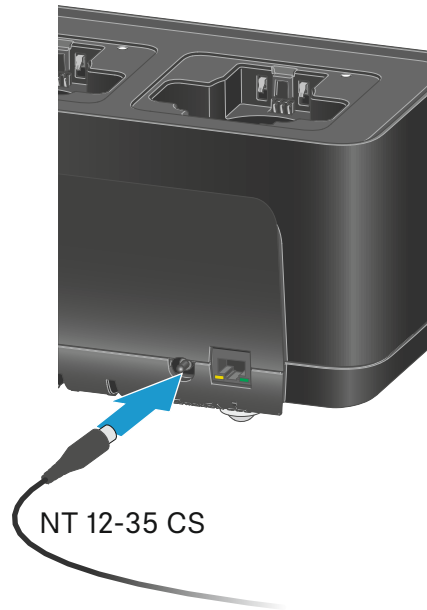

Power supply

NT 12-35 CS