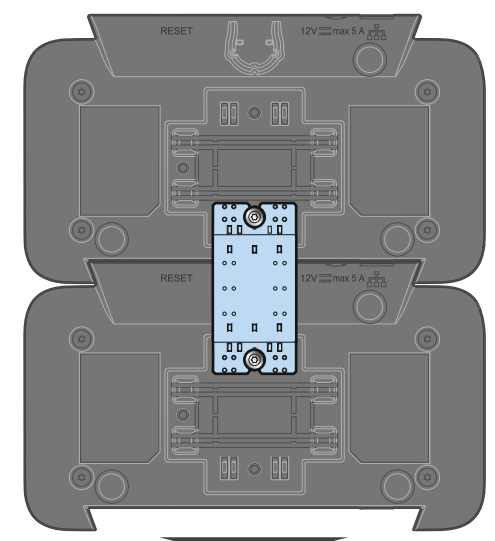

Publ. 11/23, 597263/A02

Overview

CHG 70N-C

Front

Back

Accessory

NT 12-35 CS

Power over Ethernet (PoE)

Power supply

NT 12-35 CS

NT 12-35 CS

Power saving mode

4s
Power saving mode

Instruction Manual

Network setup

Charging

LEDs

LEDs	⚡
●	100 %
⊗	> 60 %
⊙	> 20 %
⊗	> 0 %
●	Error

Remote control

Sennheiser Control Cockpit
www.sennheiser.com/control-cockpit-software

Multiple devices

max. 5x CHG 70N-C