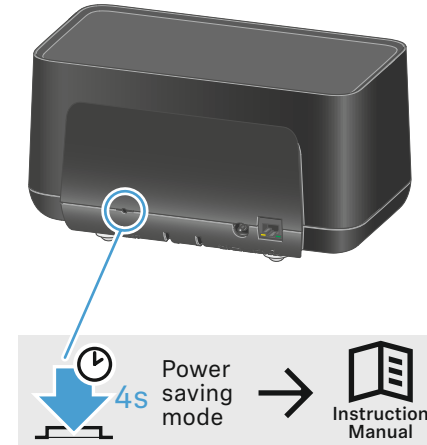

Publ. 11/23, 597263/A02

Overview

CHG 70N-C

Front

Back

Accessory

NT 12-35 CS

Power over Ethernet (PoE)

Power supply

NT 12-35 CS

NT 12-35 CS

Power saving mode

4s
Power saving mode

Instruction Manual

Network setup

Charging