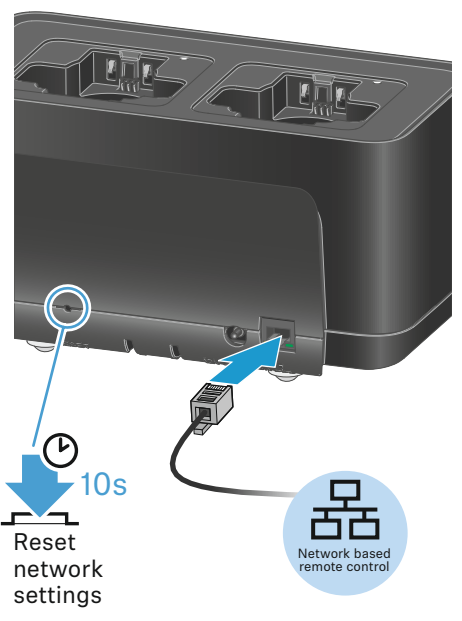

Power supply

NT 12-35 CS

NT 12-35 CS

Power saving mode

4s
Power saving mode

Instruction Manual

Network setup

Charging