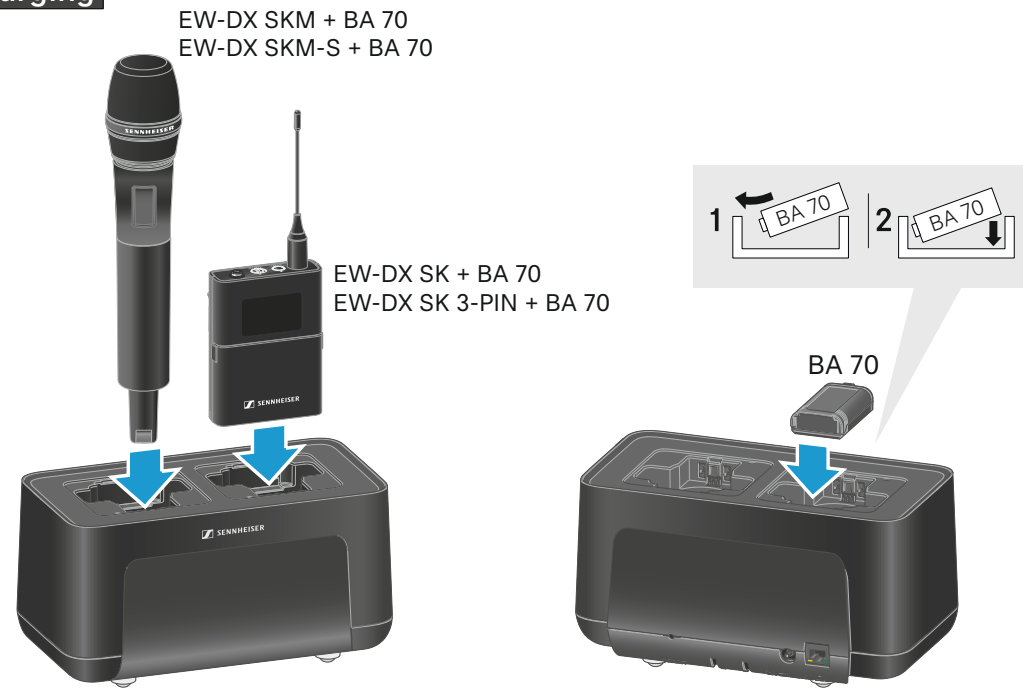

Power supply

NT 12-35 CS

NT 12-35 CS

Power saving mode

4s
Power saving mode

Instruction Manual

Network setup

Charging

LEDs

LEDs	⚡
●	100 %
⊗	> 60 %
⊙	> 20 %
⊗	> 0 %
●	Error

Remote control

Sennheiser Control Cockpit
www.sennheiser.com/control-cockpit-software

Multiple devices

max. 5x CHG 70N-C