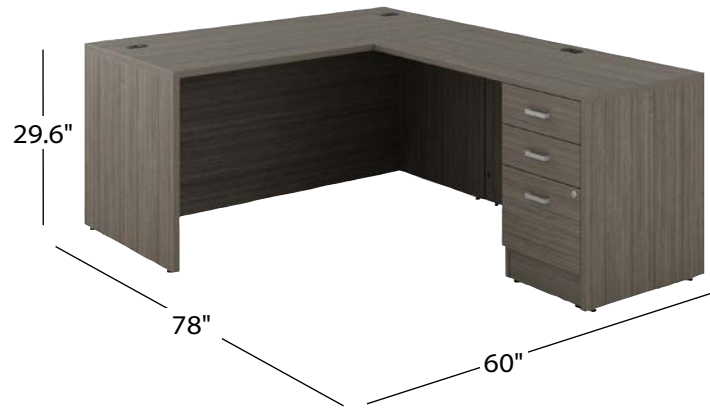

- 1 NL6030D
- 1 NL23HBF

NLP232 - \$1,414
Desk with box/box/file pedestal

- 1 NL6030D
- 1 NL23BBF

NLP107 - \$1,819
L-shaped desk with hanging box/file pedestal

- 1 NL6030D
- 1 NL4824R
- 1 NL23HBF

NLP515 - \$2,030
L-shaped desk with box/box/file pedestal

- 1 NL6030D
- 1 NL4824R
- 1 NL23BBF

Build your own package

Layout 1

Table desk with mobile pedestal and bookcase(s)

- 1 table desk (NL4824DHL or NL6030DHL)
- 1 mobile pedestal (NLMP23BF or NLMP23BBF)
- + 1 or more bookcases (NL66BC)