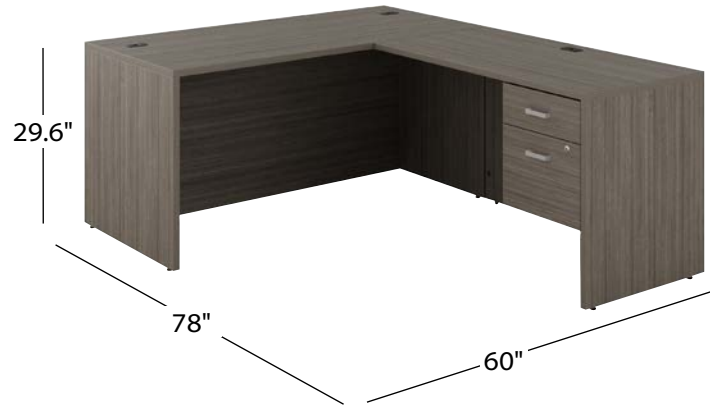

Available in Absolute Acajou (ACJ) and Noce Grigio (NGL), please see sample packages or build your own: note: can be assembled for left or right hand applications

NLP111 - \$1,203
Desk with hanging box/file pedestal

- 1 NL6030D
- 1 NL23HBF

NLP232 - \$1,414
Desk with box/box/file pedestal

- 1 NL6030D
- 1 NL23BBF

NLP107 - \$1,819
L-shaped desk with hanging box/file pedestal

- 1 NL6030D
- 1 NL4824R
- 1 NL23HBF

NLP515 - \$2,030
L-shaped desk with box/box/file pedestal