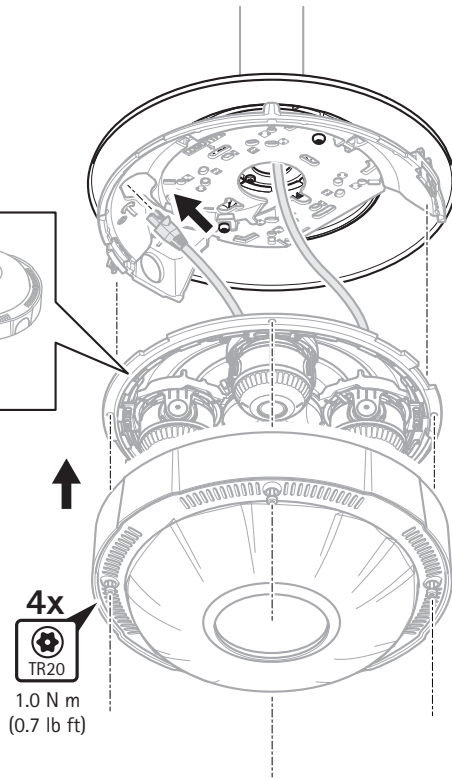

1.4

i
→  
AXIS P3735/37/38-PLE
Installation guide

AXIS TP3105-E Pendant Kit Black

Installation guide
AXIS TP3105-E Pendant Kit Black
© Axis Communications AB, 2023

Ver. 2.0
Date: August, 2023
Part No. 2760204

Installation guide