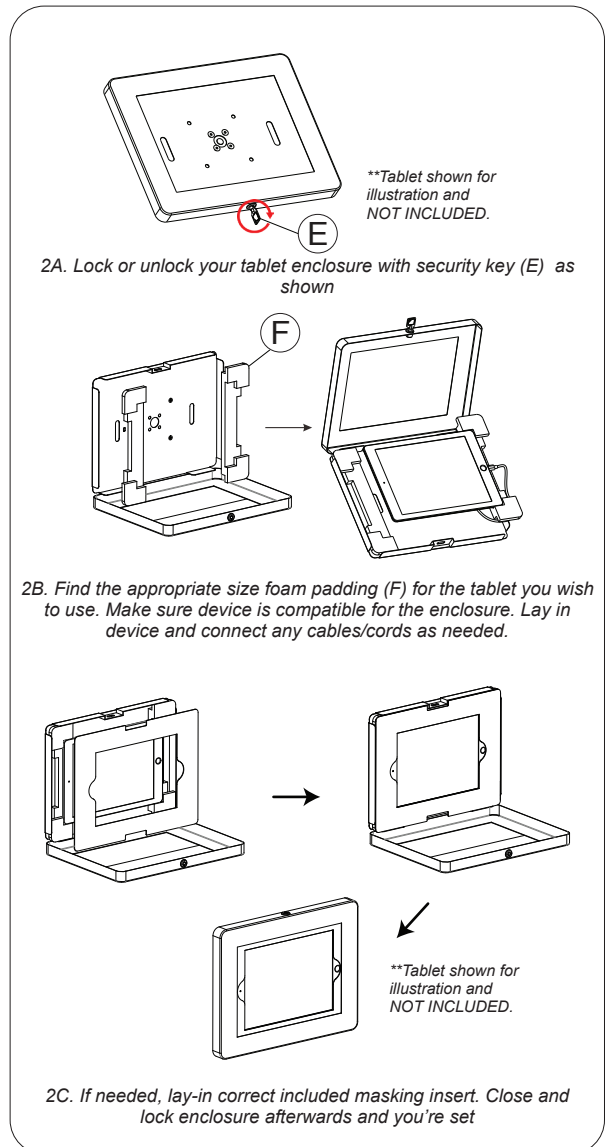

2. Setting up Device & Enclosure