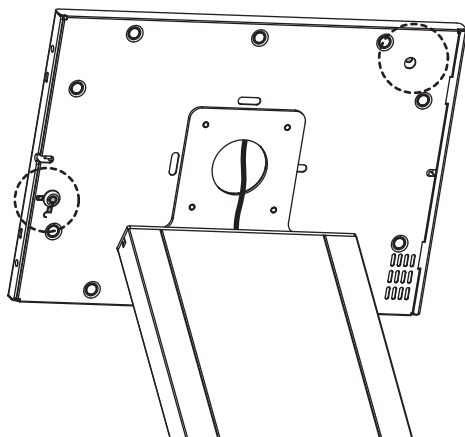

F
x2

G
x10

H
x4

I
x4

Installation

1

2

Installation

3

4

Installation

5a

For 12.9" iPad Pro (Gen 2)

5b

Installation

5c

Before locking the enclosure, confirm the camera is visible through the slot, as shown.

6

Installation

7

8

Installation

9

1111 W. 35th Street, Chicago, IL 60609 USA • tripplite.com/support