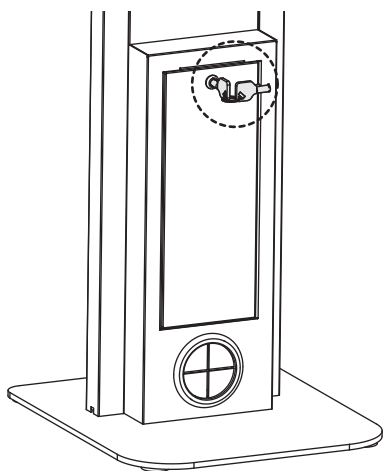

3

4

Installation

5a

For 12.9" iPad Pro (Gen 2)

5b

Installation

5c

Before locking the enclosure, confirm the camera is visible through the slot, as shown.

6

Installation

7

8

Installation

9

1111 W. 35th Street, Chicago, IL 60609 USA • tripplite.com/support