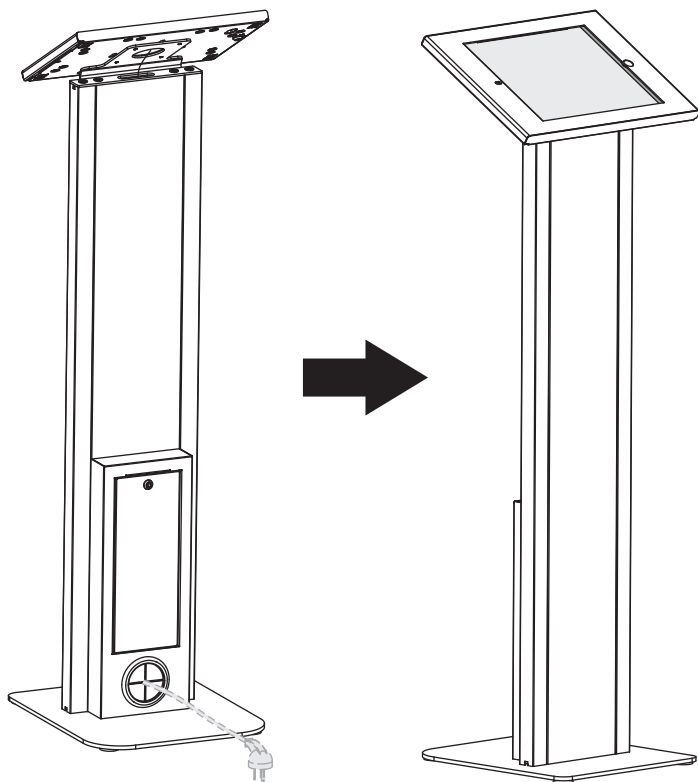

3

4

Installation

5a

For 12.9" iPad Pro (Gen 2)

5b

Installation

5c

Before locking the enclosure, confirm the camera is visible through the slot, as shown.

6

Installation

7

8

Installation

9

1111 W. 35th Street, Chicago, IL 60609 USA • tripplite.com/support