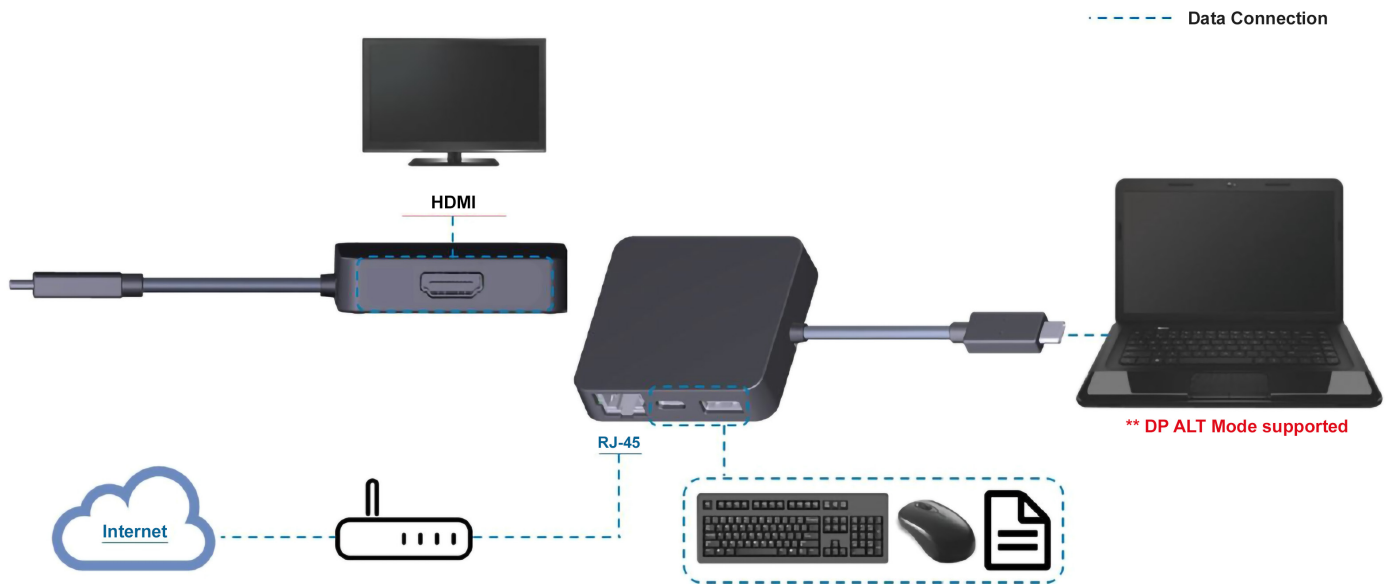

Introduction

The USB 3.1 Gen 2 Travel Docking Station with LAN provides a quick and easy connection to all the workspace peripherals you use every day. It features a single HDMI video port enabled by DP Alt Mode as well as x1 Giga LAN port (RJ-45), x1 USB-C and x1 USB-A 3.1 (Gen 2) ports. Simply plug in the USB Travel Docking Station into your PC or Laptop for instant access to your preferred 4K monitor, ethernet line, and other USB peripherals such as printers, scanners, keyboard, mouse, or external storage.

Key Features

- Supports USB-A 3.1 Gen 2
- Supports USB-C 3.1
- Supports DP Alt Mode
- Supports Gigabit Ethernet
- Up to 4K resolutions/30Hz (when supported by host)

Application Diagram