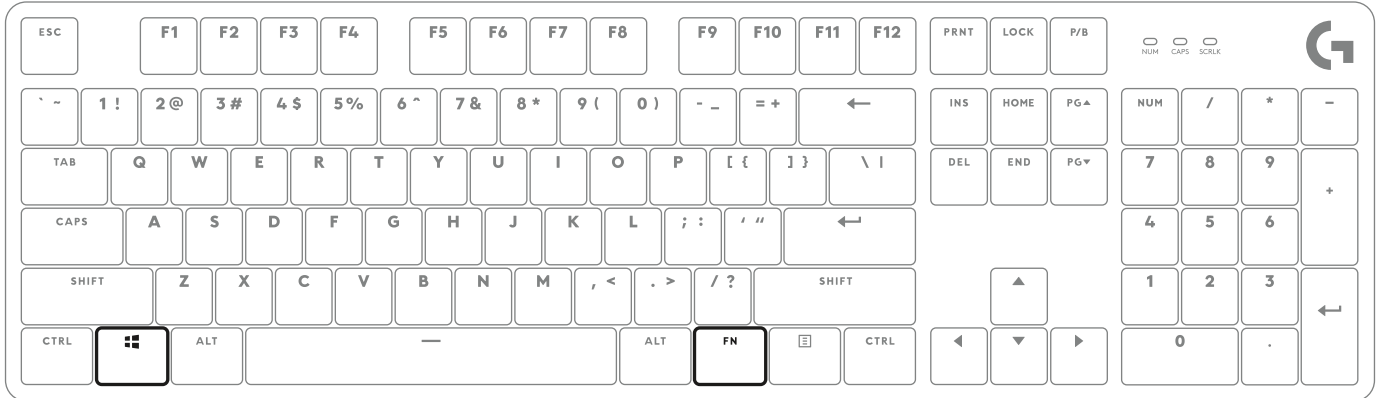

LOCKING WINDOWS KEY