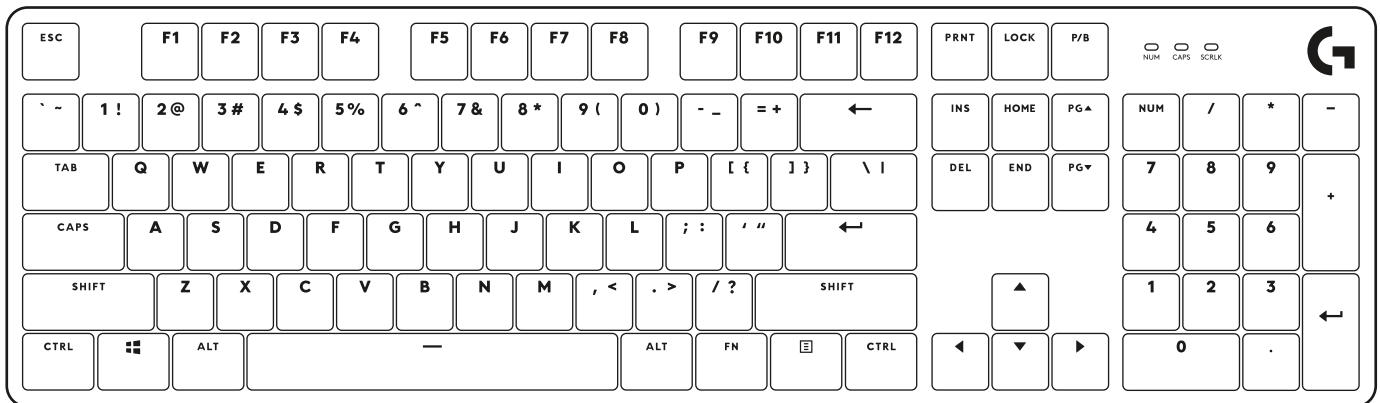

G413 SE MECHANICAL GAMING KEYBOARD

CLAVIER DE JEU MÉCANIQUE G413 SE

Complete Setup Guide
Guide d'installation complet