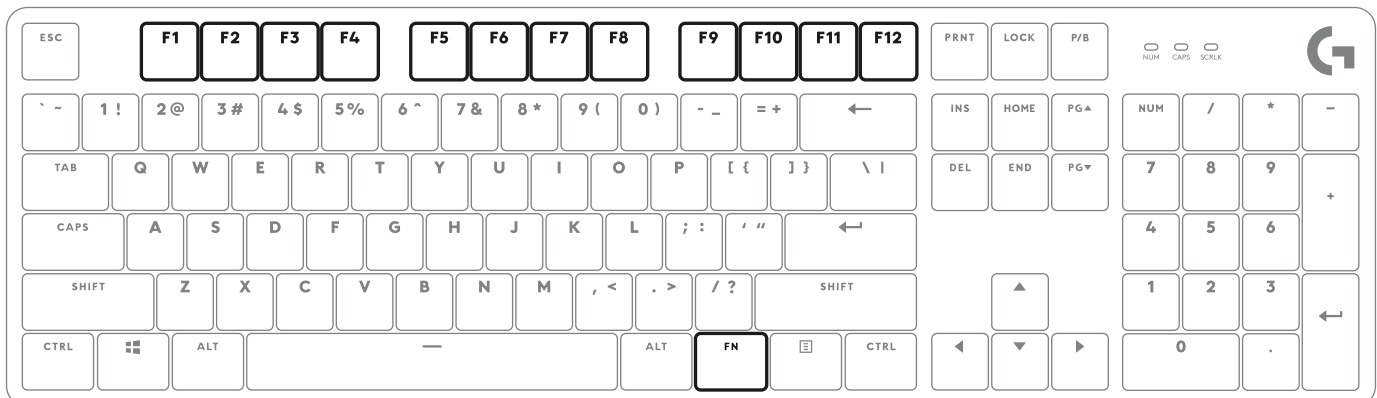

TOUCHES DE RACCOURCI