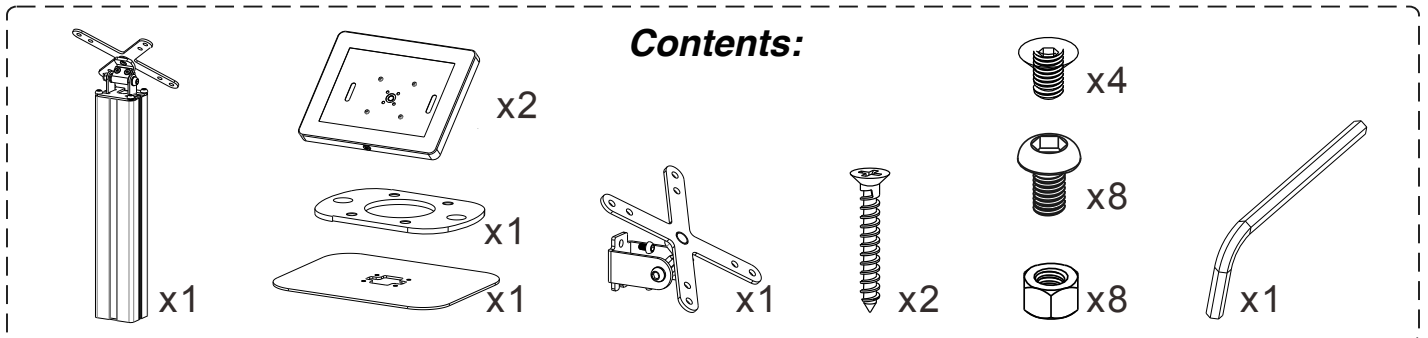

# Adjustable Table Mount with 2 Universal Security Enclosures (White)

PAD-VPOS2W

INSTRUCTION - MANUAL