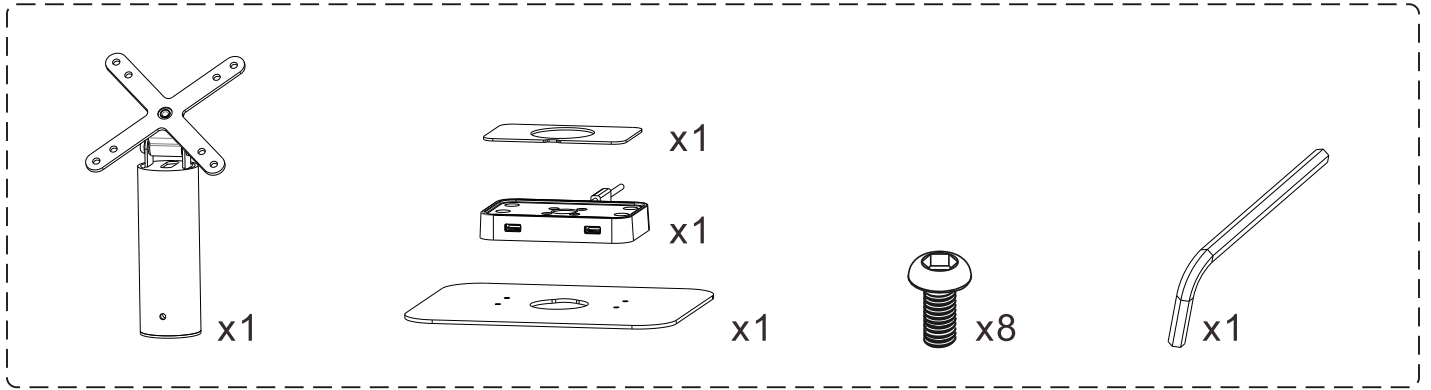

VESA Compatible Desk Mount

with USB Ports and Cable Routing

BLACK / WHITE

ADD-USBPOSB / ADD-USBPOSW

INSTRUCTION - MANUAL

1. Installing Desk Mount Base Platform Components

2. Installing Desk Mount Main Body