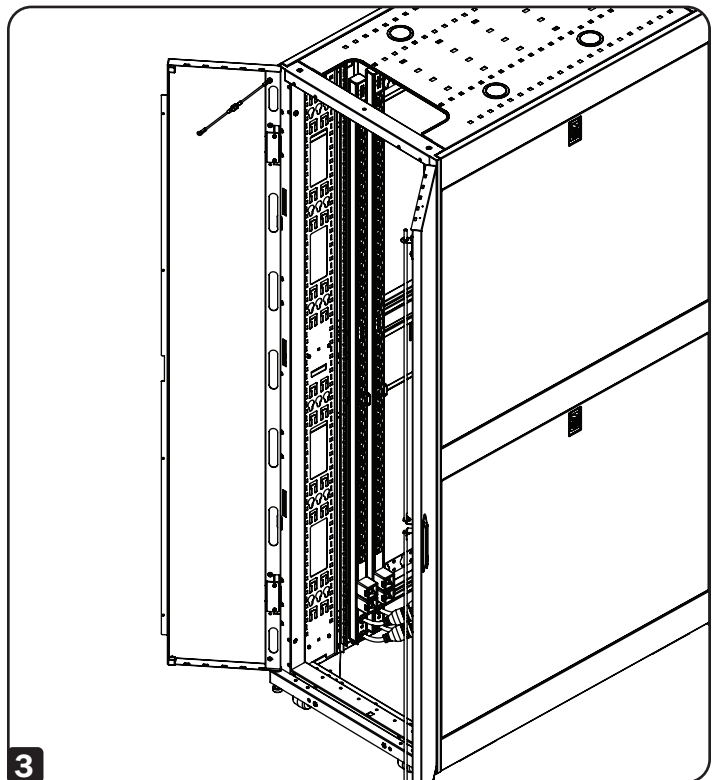

TRIPP·LITE

95
OVER
YEARS
Manufacturing
Excellence.

1111 W. 35th Street, Chicago, IL 60609 USA • triplite.com/support

20-01-403 93-3C26_RevA