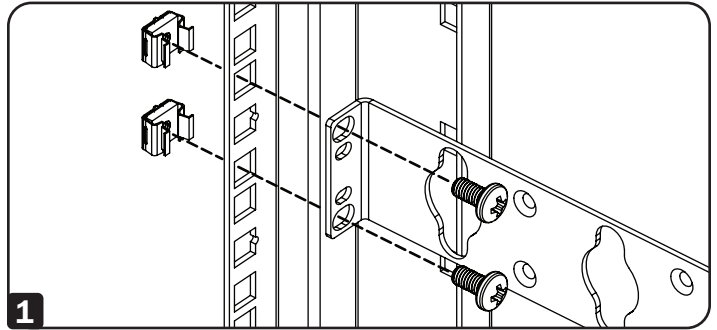

For Use with Standard or Heavy-Duty Rack Enclosures

1. 1 Attach one mounting bracket directly into holes in the rack frame using two M6 screws and two cage nuts.

1. 2 Repeat with the second bracket and adapter plate assembly at a lower point of the rack frame in accordance with the length of the PDUs to be mounted in the rack.

1. 3 Mount vertical PDUs (up to 3) or cable management accessories using the keyhole slots in the top and bottom brackets.