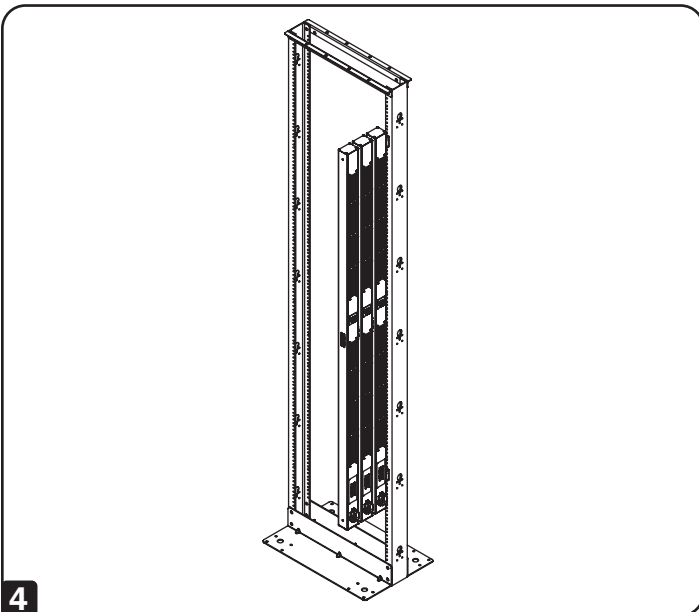

For Use with 2-Post and 4-Post Open Frame Racks

1. 1 Attach a mounting bracket to an adapter plate using two 8-32 flange nuts.

1. 2 Mount one bracket and adapter plate assembly into pre-threaded holes near the top of the rack frame using two M6 screws.

1. 3 Repeat with the second bracket and adapter plate assembly at a lower point of the rack frame in accordance with the length of the PDUs to be mounted in the rack.

1. 4 Mount vertical PDUs (up to 3) or cable management accessories using the keyhole slots in the top and bottom brackets.

For Use with Standard or Heavy-Duty Rack Enclosures

1. 1 Attach one mounting bracket directly into holes in the rack frame using two M6 screws and two cage nuts.

1. 2 Repeat with the second bracket and adapter plate assembly at a lower point of the rack frame in accordance with the length of the PDUs to be mounted in the rack.

1. 3 Mount vertical PDUs (up to 3) or cable management accessories using the keyhole slots in the top and bottom brackets.

TRIPP·LITE

95
OVER
YEARS
Manufacturing
Excellence.

1111 W. 35th Street, Chicago, IL 60609 USA • triplite.com/support

20-01-403 93-3C26_RevA