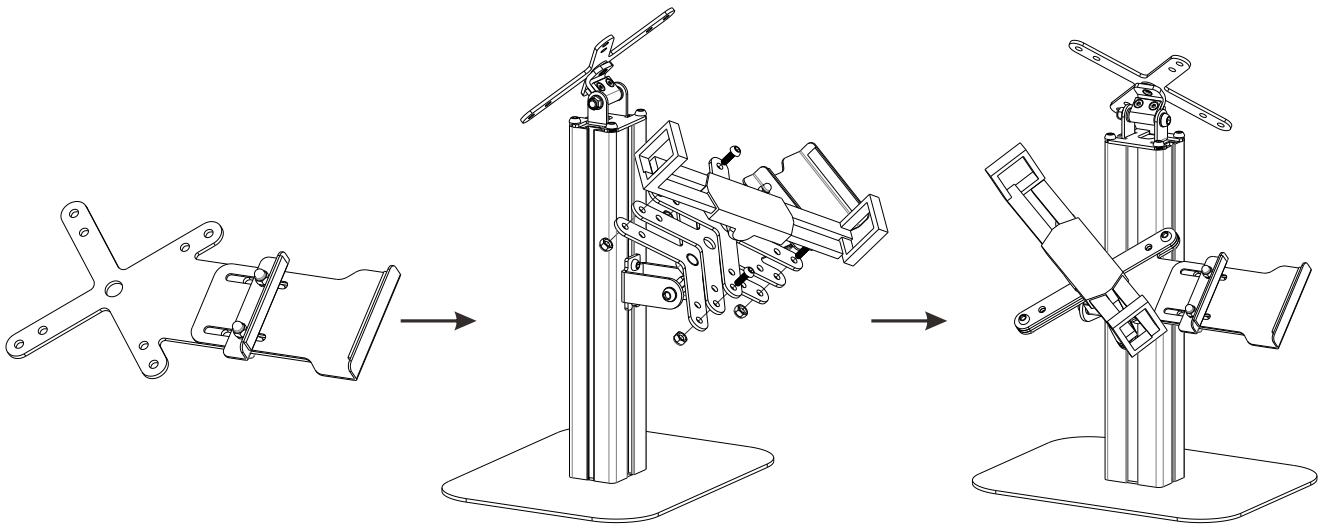

Adjustable Card Reader Holder w/ VESA plate (Black/White)

INSTRUCTION MANUAL

ADD-CRHVESAB/ADD-CRHVESAW

1. Mounting Adjustable Card Reader Holder to Kiosk

*Mounting Card Reader Holder on the adjustable joint VESA plate example

**Kiosk is not included and only being shown as an example