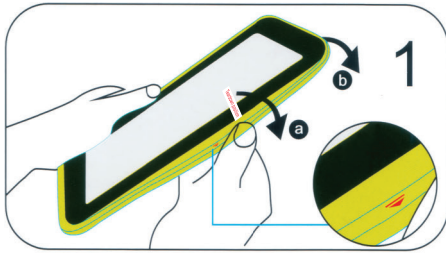

# Protective Case with Built-In 360 Degree Rotatable Grip Kickstand & Pen Slot

For Samsung Galaxy Tab A7

PAD-PCGKA7

INSTRUCTION - MANUAL

## Features

Impact case to protect your iPad.

360° Rotation

Adjustable strap

Foldable stand

Latch designed to provide maximum safety

# Installations

If your iPad has a previously installed screen protector, please remove it before continuing.

Remove the external silicone sleeve by peeling it away from the internal hard case.

Gently apply pressure to the small clips (as indicated by the arrows) and unclip all four sides. Once all the sides are unclipped, the internal hard case will open.

Insert the iPad into the rear cover.

Once the iPad is inside the rear cover, place the internal front cover on top and gently clip all four sides into position.

Reinstall the external silicone rubber sleeve.