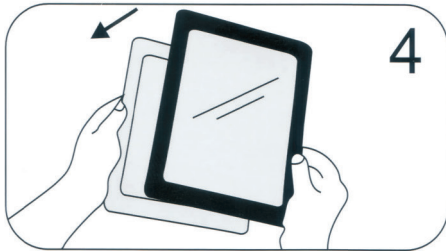

# Installations

If your iPad has a previously installed screen protector, please remove it before continuing.

Remove the external silicone sleeve by peeling it away from the internal hard case.

Gently apply pressure to the small clips (as indicated by the arrows) and unclip all four sides. Once all the sides are unclipped, the internal hard case will open.

Insert the iPad into the rear cover.

Once the iPad is inside the rear cover, place the internal front cover on top and gently clip all four sides into position.

Reinstall the external silicone rubber sleeve.