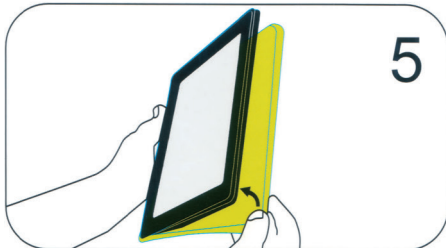

# Protective Case with Built-In 360 Degree Rotatable Grip Kickstand & Pen Slot

For Samsung Galaxy Tab A7

PAD-PCGKA7

INSTRUCTION - MANUAL

# Installations

If your iPad has a previously installed screen protector, please remove it before continuing.

Remove the external silicone sleeve by peeling it away from the internal hard case.

Gently apply pressure to the small clips (as indicated by the arrows) and unclip all four sides. Once all the sides are unclipped, the internal hard case will open.

Insert the iPad into the rear cover.

Once the iPad is inside the rear cover, place the internal front cover on top and gently clip all four sides into position.

Reinstall the external silicone rubber sleeve.