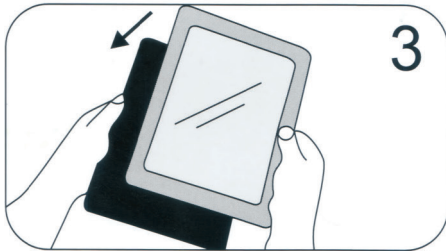

# Installations

If your iPad has a previously installed screen protector, please remove it before continuing.

Remove the external silicone sleeve by peeling it away from the internal hard case.

Gently apply pressure to the small clips (as indicated by the arrows) and unclip all four sides. Once all the sides are unclipped, the internal hard case will open.

Insert the iPad into the rear cover.

Once the iPad is inside the rear cover, place the internal front cover on top and gently clip all four sides into position.

Reinstall the external silicone rubber sleeve.