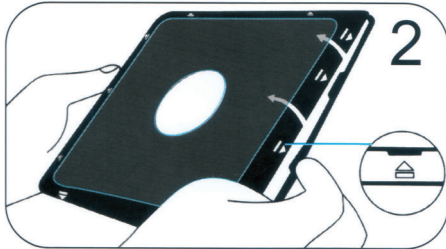

# Protective Case with Built-In 360 Degree Rotatable Grip Kickstand & Pen Slot

For Samsung Galaxy Tab A7

PAD-PCGKA7

INSTRUCTION - MANUAL

## Features

Impact case to protect your iPad.

360° Rotation

Adjustable strap

Foldable stand

Latch designed to provide maximum safety

# Installations

If your iPad has a previously installed screen protector, please remove it before continuing.

Remove the external silicone sleeve by peeling it away from the internal hard case.

Gently apply pressure to the small clips (as indicated by the arrows) and unclip all four sides. Once all the sides are unclipped, the internal hard case will open.

Insert the iPad into the rear cover.

Once the iPad is inside the rear cover, place the internal front cover on top and gently clip all four sides into position.

Reinstall the external silicone rubber sleeve.