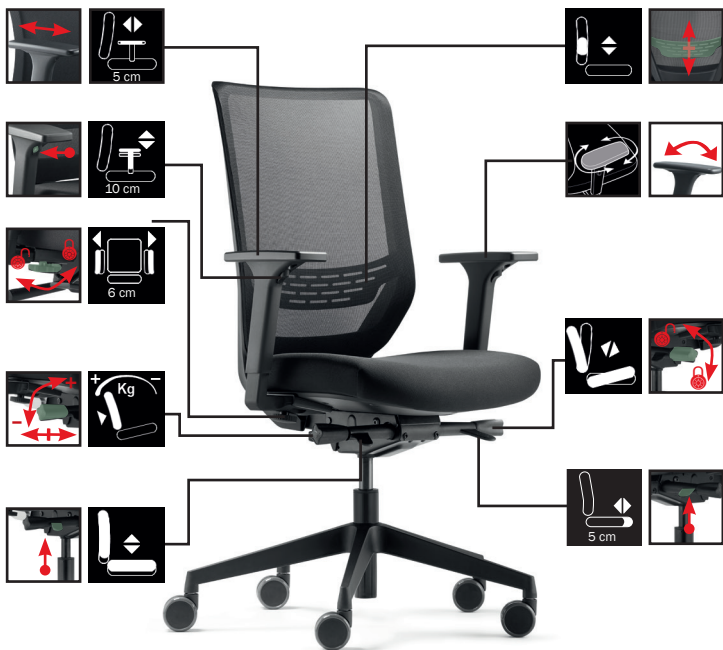

Owners manual

Ergotron® WF Mesh Chair / WF Upholstered Chair

Note: Test the handwheel regularly for firm seating.

Visit www.ergotron.com or email apaccustomerservice@ergotron.com

ergotron®