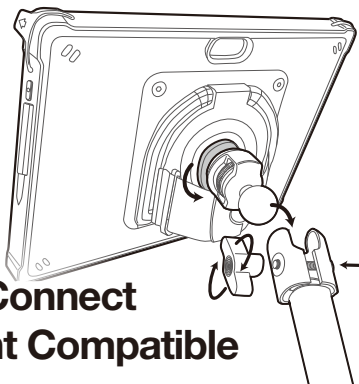

action[®] edge MP

Installation Guide

JOY
thejoyfactory

for Surface Pro X

Secure the
Type Cover

action® VESA MP Module

**Multi-angle
Stand**

**360° Rotating
Hand Strap**

**MagConnect
Mount Compatible**

**Carrying
Handle**

**Hanging
Notch**

© 2020 The Joy Factory, Inc.

Designed in Irvine, California, USA. Made in Taiwan.
Reproduction in whole or in part is prohibited. All other trademarks
are the properties of their respective owners.