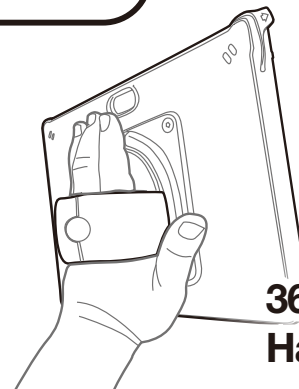

action[®] edge MP

Installation Guide

JOY
thejoyfactory

for Surface Pro X

Secure the
Type Cover

action® VESA MP Module

**Multi-angle
Stand**

**360° Rotating
Hand Strap**

**MagConnect
Mount Compatible**

**Carrying
Handle**

**Hanging
Notch**

© 2020 The Joy Factory, Inc.

Designed in Irvine, California, USA. Made in Taiwan.
Reproduction in whole or in part is prohibited. All other trademarks
are the properties of their respective owners.