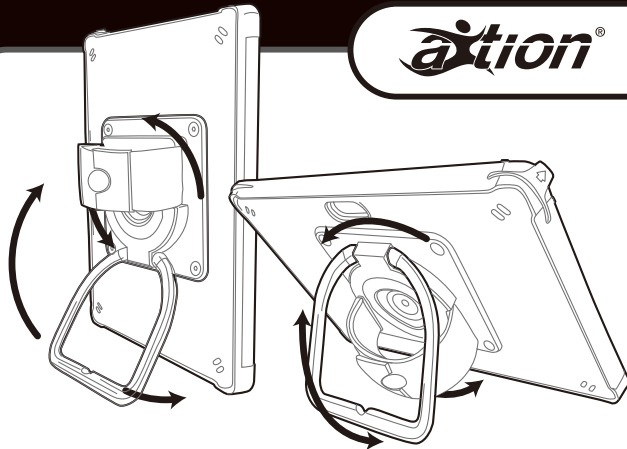

action[®] edge MP

Installation Guide

JOY
thejoyfactory

for Surface Pro X

Secure the
Type Cover

action® VESA MP Module

**Multi-angle
Stand**

**360° Rotating
Hand Strap**

**MagConnect
Mount Compatible**

**Carrying
Handle**

**Hanging
Notch**

© 2020 The Joy Factory, Inc.

Designed in Irvine, California, USA. Made in Taiwan.
Reproduction in whole or in part is prohibited. All other trademarks
are the properties of their respective owners.