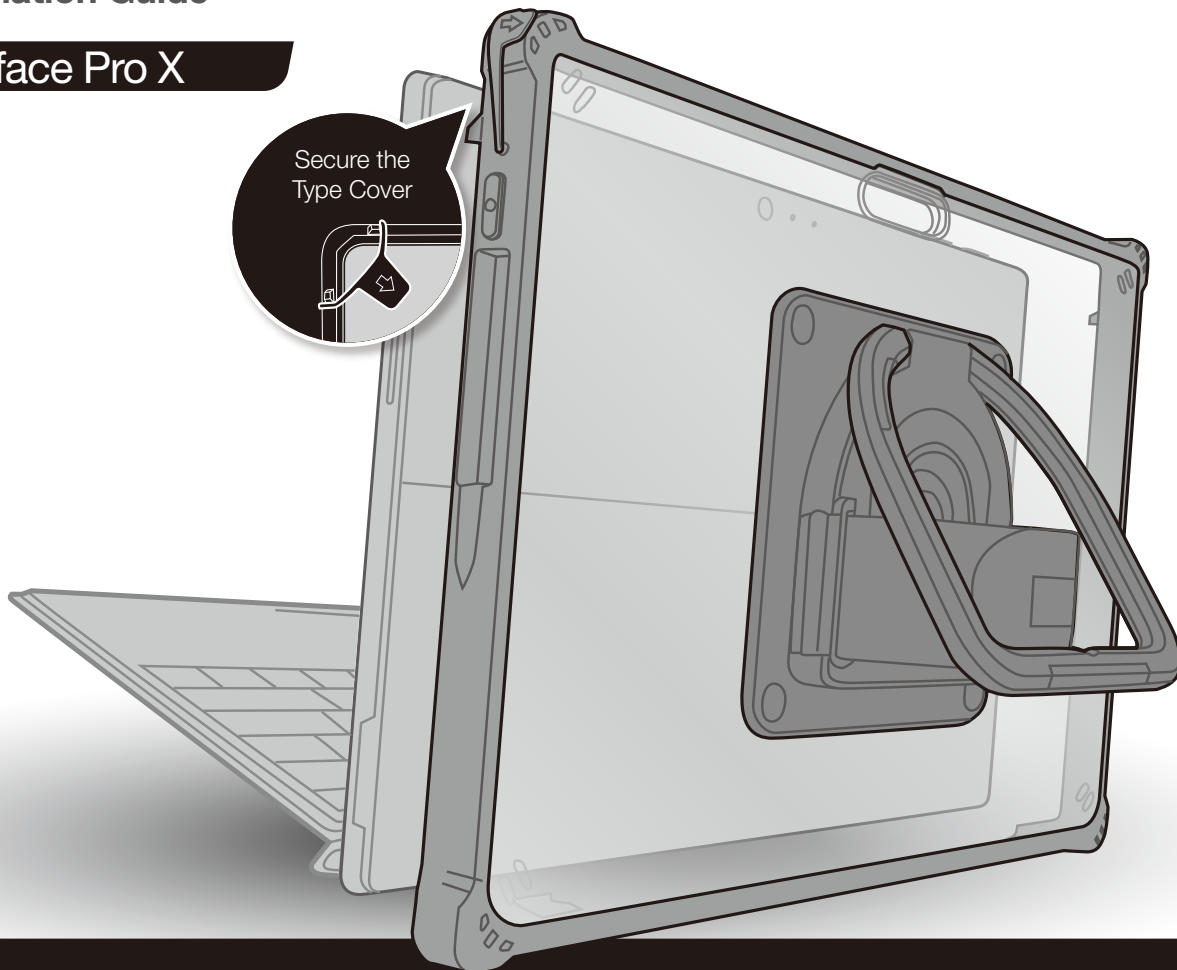

action[®] edge MP

Installation Guide

JOY
thejoyfactory

for Surface Pro X

Secure the
Type Cover

action® VESA MP Module

**Multi-angle
Stand**

**360° Rotating
Hand Strap**

**MagConnect
Mount Compatible**

**Carrying
Handle**

**Hanging
Notch**

© 2020 The Joy Factory, Inc.

Designed in Irvine, California, USA. Made in Taiwan.
Reproduction in whole or in part is prohibited. All other trademarks
are the properties of their respective owners.