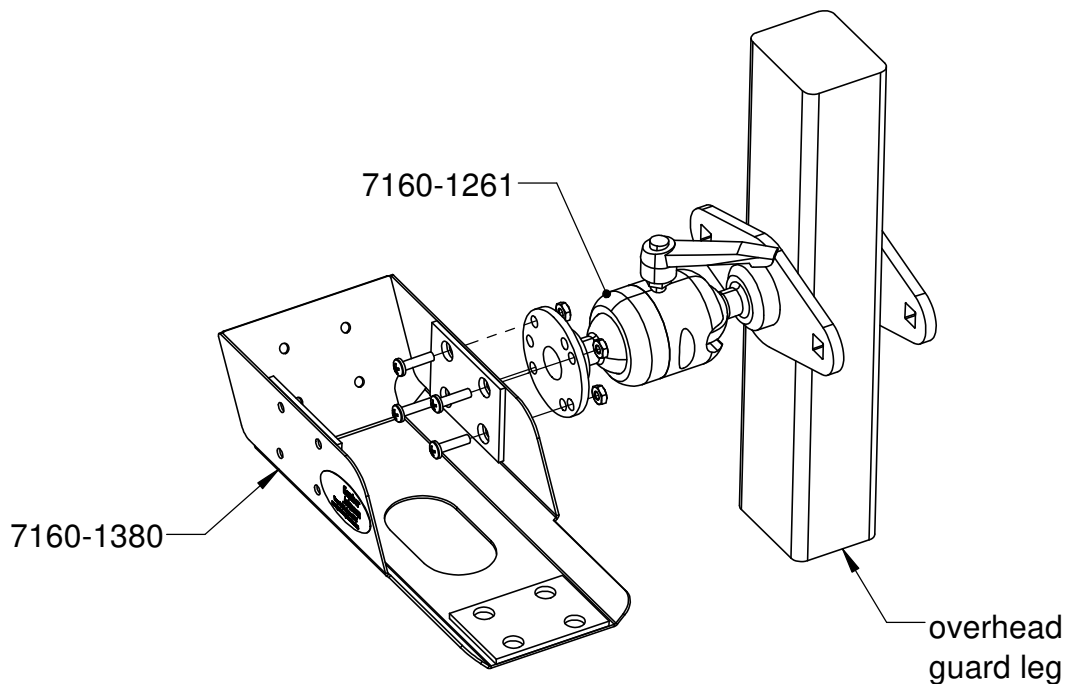

Product Mounting Disclaimer

Gamber-Johnson is not liable under any theory of contract or tort law for any loss, damage, personal injury, special, incidental or consequential damages for personal injury or other damage of any nature arising directly or indirectly as a result of the improper installation or use of its products in vehicle or any other application. In order to safely install and use Gamber-Johnson products full consideration of vehicle occupants, vehicle systems (i.e., the location of fuel lines, brake lines, electrical, drive train or other systems), air-bags and other safety equipment is required. Gamber-Johnson specifically disclaims any responsibility for the improper use or installation of its products not consistent with original vehicle manufactures specifications and recommendations, Gamber-Johnson product instruction sheets, or workmanship standards as endorsed through the Gamber-Johnson Certified Installer Program.

© Copyright 2019 Gamber-Johnson, LLC

If you need assistance or have questions, call Gamber-Johnson at 1-800-456-6868