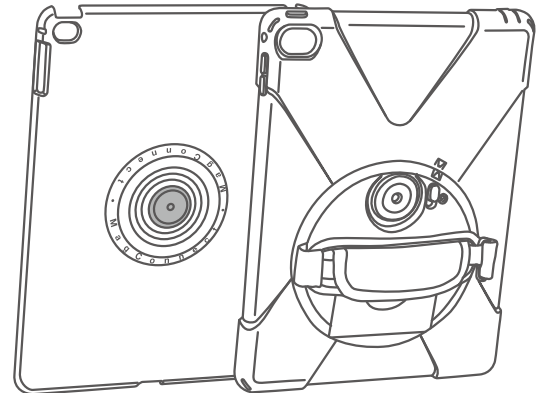

D Cases / Holders

Sold Separately

DISCLAIMER FOR JOY FACTORY TABLET MOUNTS

Congratulations on the purchase of your new Tablet Mount from The Joy Factory, Inc!

BEFORE YOU INSTALL OR USE YOUR TABLET MOUNT, PLEASE READ ALL LITERATURE PROVIDED WITH YOUR MOUNT TO ENSURE THE MOUNT YOU PURCHASED IS COMPATIBLE WITH THE TABLET OR TABLETS YOU INTEND TO USE WITH THE MOUNT. IF YOU ARE NOT CERTAIN WHETHER THE MOUNT IS COMPATIBLE WITH YOUR TABLET(S), PLEASE CHECK THE JOY FACTORY WEBSITE OR CONTACT CUSTOMER SERVICE.

BEFORE YOU INSTALL OR USE YOUR TABLET MOUNT, READ THIS DOCUMENT AND ALL INSTRUCTIONS CAREFULLY. IMPROPER USE OF THE MOUNT WILL RESULT IN DAMAGE TO YOUR TABLET. USE OF THE MOUNT WITH OTHER DEVICES MAY CREATE AN INSECURE MOUNTING OF THE DEVICE, MAY PLACE UNANTICIPATED LOADS OR STRESS ON THE MOUNT, AND/OR WEAKEN THE MOUNT.

USE OF YOUR TABLET MOUNT WITH DEVICES OTHER THAN THOSE DEVICES FOR WHICH IT IS DESIGNED WILL VOID ALL WARRANTIES FROM THE JOY FACTORY, WHETHER SUCH WARRANTIES ARE EXPRESS OR IMPLIED. THE JOY FACTORY DISCLAIMS ANY AND ALL LIABILITY FOR USE OF OUR MOUNTS WHEN IT IS NOT USED AS DESIGNED OR WHEN IT IS USED FOR ANY PURPOSE OTHER THAN THE PURPOSE FOR WHICH IT IS DESIGNED.

THE JOY FACTORY SELLS VARIOUS MOUNTS FOR DIFFERENT USES OR APPLICATIONS. ONLY USE YOUR Tablet MOUNT FOR ITS INTENDED PURPOSE AND ONLY WHEN AND WHERE IT IS SAFE TO DO SO AND ONLY WHERE PERMITTED BY LAW.

Installation or attachment of any mounts from The Joy Factory must be done in conjunction with the instructions provided by The Joy Factory, and liability for damage to the mounts or anything to which they are attached, and any warranties, whether express or implied, are disclaimed by The Joy Factory.

For Mounts Used in Motor Vehicles:

FOR MOUNTS USED IN MOTOR VEHICLES, NEVER USE OUR MOUNTING DEVICE OR ELECTRONICS WHILE OPERATING THE VEHICLE OR WHILE THE VEHICLE IS IN MOTION.

vehicle.

If your mount is damaged for any reason, or is not functioning properly for any reason, immediately stop using it. The Joy Factory expressly disclaims all liability and all warranties, whether express or implied, for use of one of its mounts that has been damaged for any reason. The Joy Factory will not replace a mount that is damaged, other than a mount with a manufacturing defect, nor will it replace, or pay for replacement of Tablets or any additional items which may be damaged due to use of a damaged or altered mount.

The Joy Factory disclaims all liability for lost or stolen mounts and any device used with said mount.

Do not use your mount from The Joy Factory with any other Tablet case. Use of an additional case may create an insecure mounting of the device, may place unanticipated loads or stress on the mount and/or may weaken the mount, and The Joy Factory disclaims all liability from such use and will void any and all warranties, express or implied.