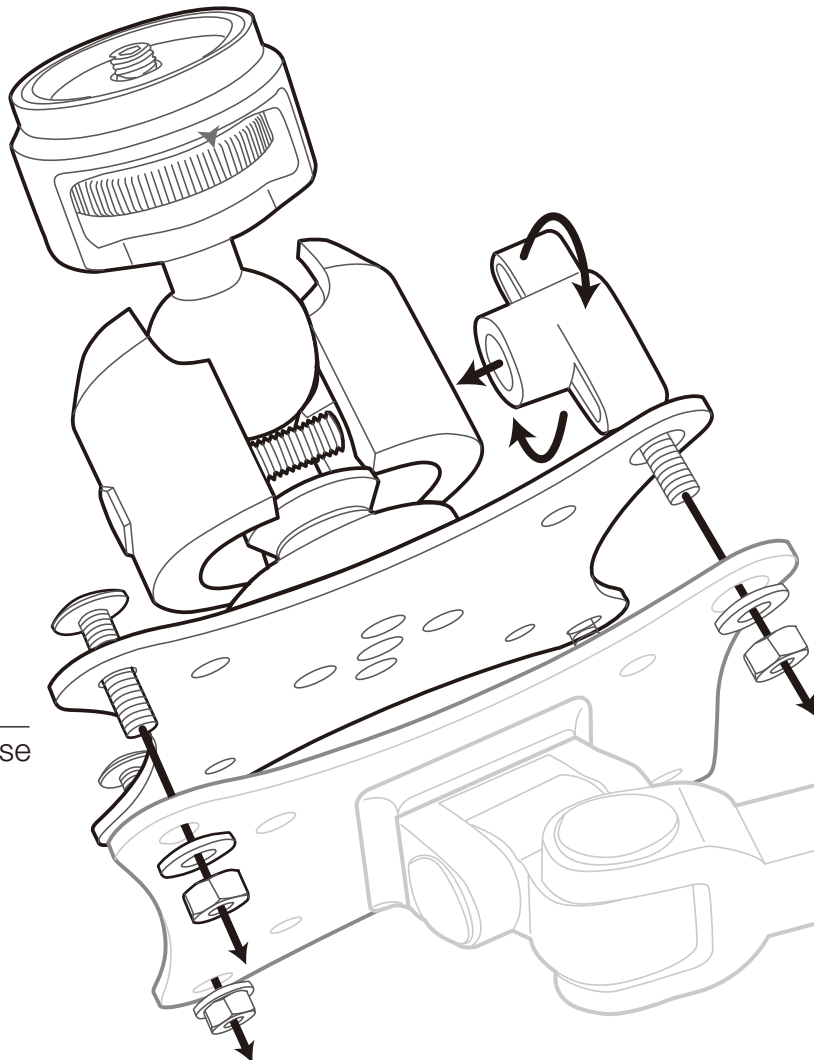

MagConnect™ VESA Mount

50/75 mm

JOY
thejoyfactory

Installation Guide

D

Cases / Holders

1. MagConnect cases
2. aXtion rugged cases

A
26mm MagConnect Adapter

C
VESA 50/75mm Mount Base

A MagConnect Adapter

C VESA 50/75mm Mount Base

D Cases / Holders

Sold Separately

DISCLAIMER FOR JOY FACTORY TABLET MOUNTS

Congratulations on the purchase of your new Tablet Mount from The Joy Factory, Inc!