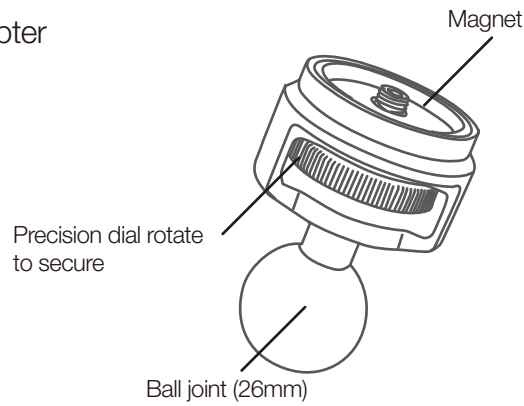

A MagConnect Adapter