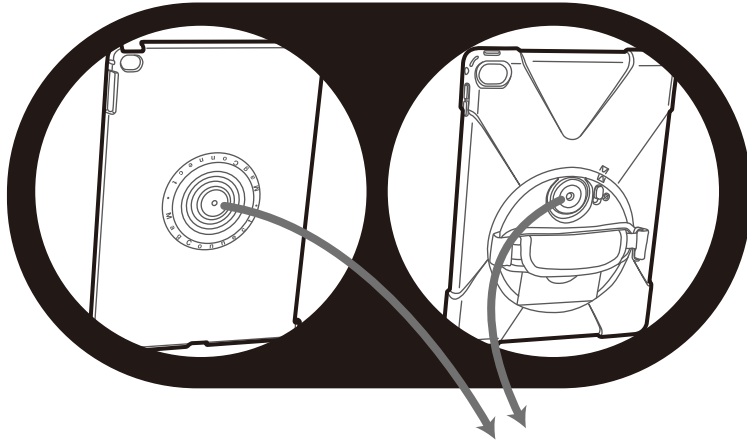

MagConnect™ VESA Mount

50/75 mm

JOY
thejoyfactory

Installation Guide

D

Cases / Holders

1. MagConnect cases
2. aXtion rugged cases

A
26mm MagConnect Adapter

C
VESA 50/75mm Mount Base

A MagConnect Adapter

C VESA 50/75mm Mount Base

D Cases / Holders

Sold Separately

DISCLAIMER FOR JOY FACTORY TABLET MOUNTS

Congratulations on the purchase of your new Tablet Mount from The Joy Factory, Inc!