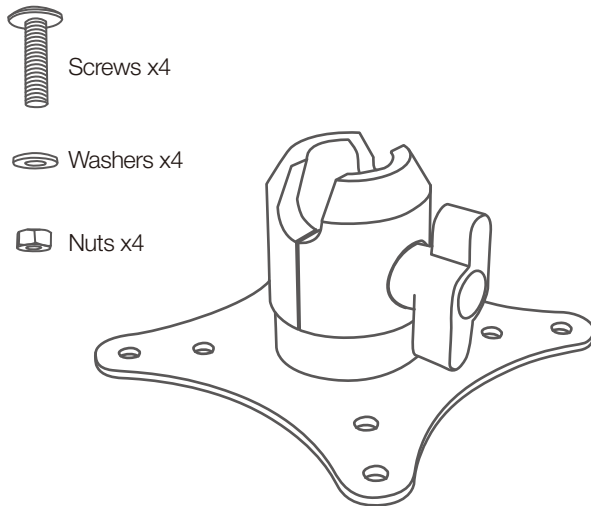

C VESA 50/75mm Mount Base