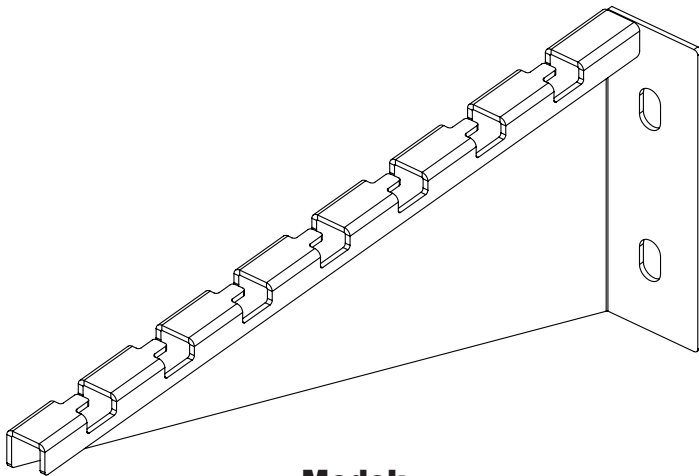

Installation Guide

Heavy-Duty Wall Brackets for SRWB Wire Basket Cable Trays

**Model:
SRWBWALLBRKTHD**

**Model:
SRWBWALLBRKTHDL**

Español 3 • Français 5 • Русский 7

1111 W. 35th Street, Chicago, IL 60609 USA • triplite.com/support

Copyright © 2019 Tripp Lite. All rights reserved.

Parts List

1 x

Assembly

WARNING

- This mounting bracket was designed to be installed and utilized **ONLY** as specified in this guide. Improper installation of this product may cause damage or serious injury.
- This product should only be installed by someone of good mechanical ability, with basic building experience and a full understanding of this instruction manual.
- Installers are responsible to provide suitable mounting hardware.
- Installers must verify the mounting surface can safely support the combined load of the equipment and all attached components.