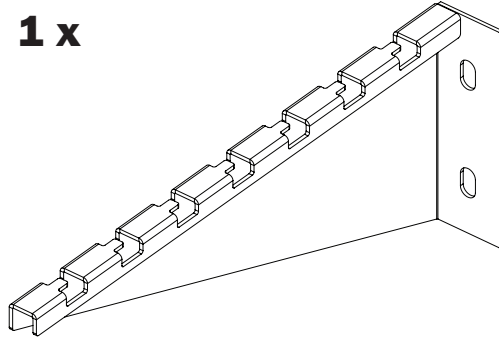

Installation Guide

Heavy-Duty Wall Brackets for SRWB Wire Basket Cable Trays

**Model:
SRWBWALLBRKTHD**

**Model:
SRWBWALLBRKTHDL**

Español 3 • Français 5 • Русский 7

1111 W. 35th Street, Chicago, IL 60609 USA • triplite.com/support

Copyright © 2019 Tripp Lite. All rights reserved.

Parts List

1 x

Assembly

WARNING

- This mounting bracket was designed to be installed and utilized **ONLY** as specified in this guide. Improper installation of this product may cause damage or serious injury.
- This product should only be installed by someone of good mechanical ability, with basic building experience and a full understanding of this instruction manual.
- Installers are responsible to provide suitable mounting hardware.
- Installers must verify the mounting surface can safely support the combined load of the equipment and all attached components.