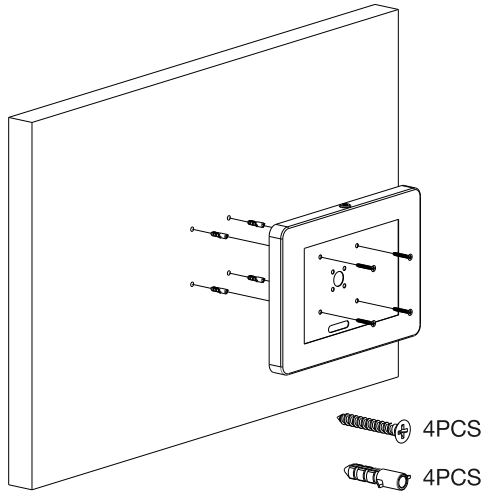

Premium Small Locking Wall Mount (Black/white)

for iPad Mini 1-5, Samsung Tab 8" (2019), Lenovo Tab E8

INSTRUCTION MANUAL

PAD-PSWB/PAD-PSWW

Solid concrete or block wall

Stud wall