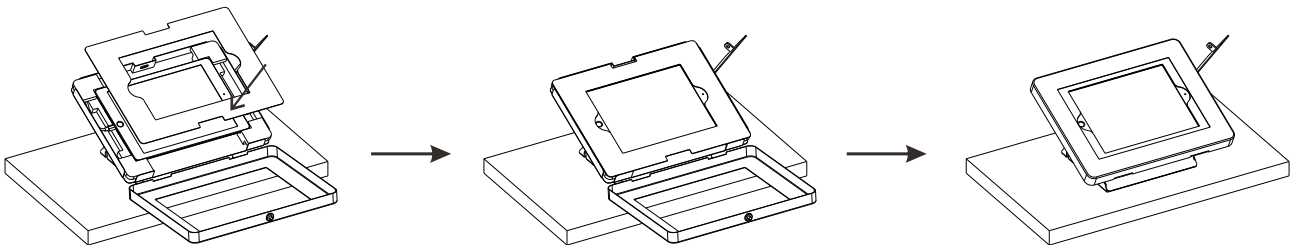

PREMIUM ANGLE-FLIP SECURITY POS KIOSK WITH STORAGE COMPARTMENT FOR TABLETS

INSTRUCTION MANUAL PAD-PARAPK

Cable Routing