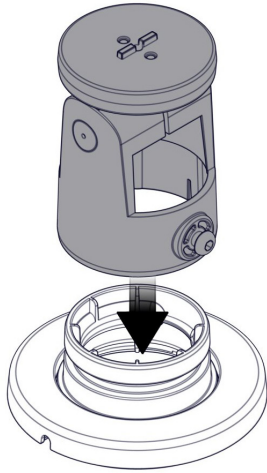

Content

SpacePole Stack™

Installation Guide

Function

Rotation: 310°

Tilt: 0°-70°

MultiGrip

MK15-0227 version 1.2 05/2019

Counter mounting

1

Tape

Screws

Flange cover

2

Option A

3A

Mounting tilting module

Option B

3B

Mounting tilting module and length adapter

4B

4A

Cable management