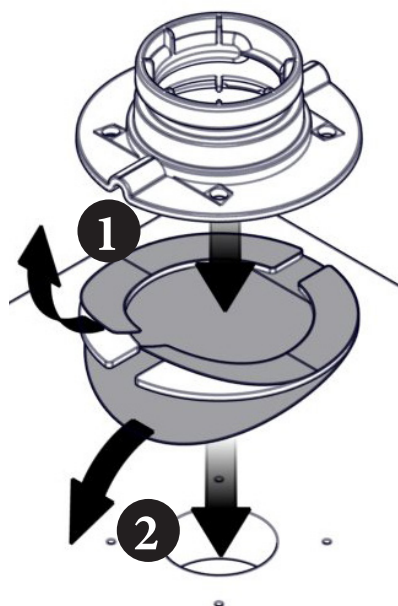

Content

SpacePole Stack™

Installation Guide

Function

Rotation: 310°

Tilt: 0°-70°

MultiGrip

MK15-0227 version 1.2 05/2019

Counter mounting

1

Tape

Screws

Flange cover

2

Option A

3A

Mounting tilting module

Option B

3B

Mounting tilting module and length adapter

4B

4A

Cable management