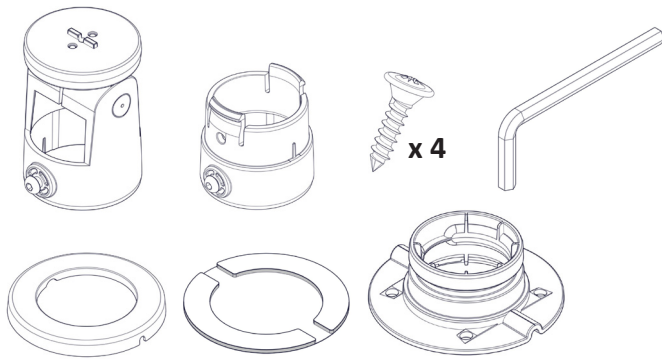

Content

SpacePole Stack™

Installation Guide

Function

Rotation: 310°

Tilt: 0°-70°

MultiGrip

MK15-0227 version 1.2 05/2019

Counter mounting

1

Tape

Screws

Flange cover

2

Option A

3A

Mounting tilting module

Option B

3B

Mounting tilting module and length adapter

4B

4A

Cable management