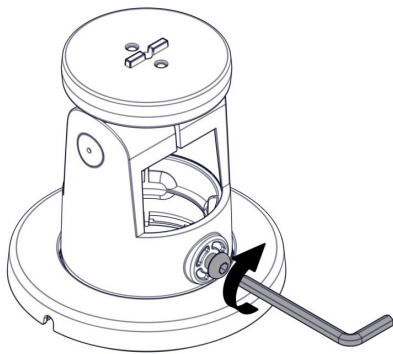

Content

SpacePole Stack™

Installation Guide

Function

Rotation: 310°

Tilt: 0°-70°

MultiGrip

MK15-0227 version 1.2 05/2019

Mounting tilting module

Option B

3B

Mounting tilting module and length adapter

4B

4A

Cable management