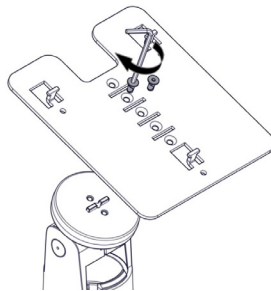

Content

SpacePole Stack™

Installation Guide

Function

Rotation: 310°

Tilt: 0°-70°

MultiGrip

MK15-0227 version 1.2 05/2019

Counter mounting

1

Tape

Screws

Flange cover

2

Option A

3A

Mounting tilting module

Option B

3B

Mounting tilting module and length adapter

4B

4A

Cable management