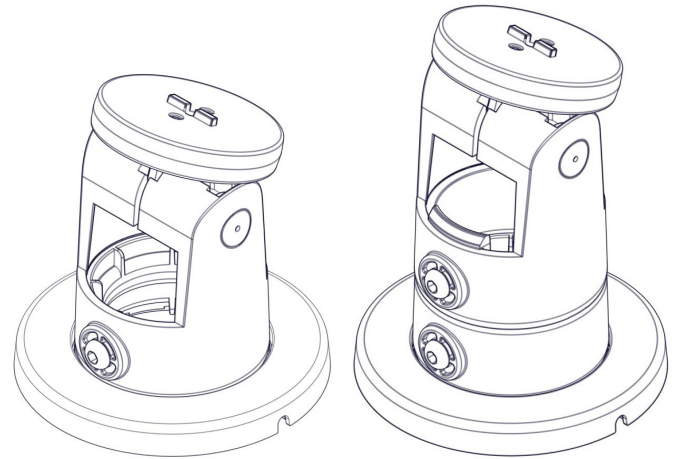

Content

SpacePole Stack™

Installation Guide

Function

Rotation: 310°

Tilt: 0°-70°

MultiGrip

MK15-0227 version 1.2 05/2019

Counter mounting

1

Tape

Screws

Flange cover

2

Option A

3A