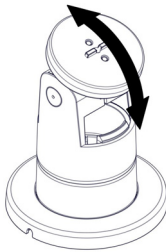

Content

SpacePole Stack™

Installation Guide

Function

Rotation: 310°

Tilt: 0°-70°

MultiGrip

MK15-0227 version 1.2 05/2019

Counter mounting

1

Tape

Screws

Flange cover

2

Option A

3A