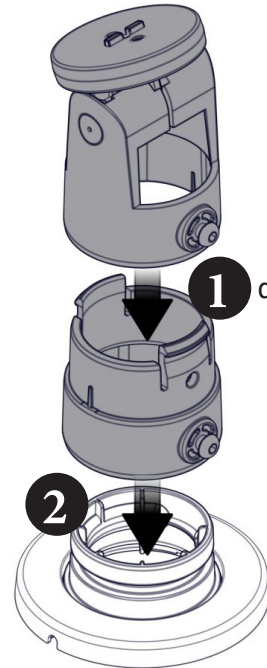

Content

SpacePole Stack™

Installation Guide

Function

Rotation: 310°

Tilt: 0°-70°

MultiGrip

MK15-0227 version 1.2 05/2019

Counter mounting

1

Tape

Screws

Flange cover

2

Option A

3A

Mounting tilting module

Option B

3B

Mounting tilting module and length adapter

4B

4A

Cable management