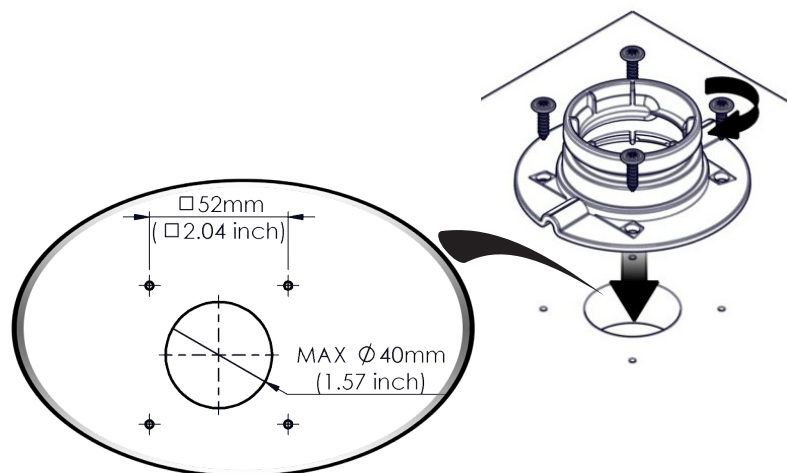

Content

SpacePole Stack™

Installation Guide

Function

Rotation: 310°

Tilt: 0°-70°

MultiGrip

MK15-0227 version 1.2 05/2019

Counter mounting

1

Tape

Screws

Flange cover

2

Option A

3A