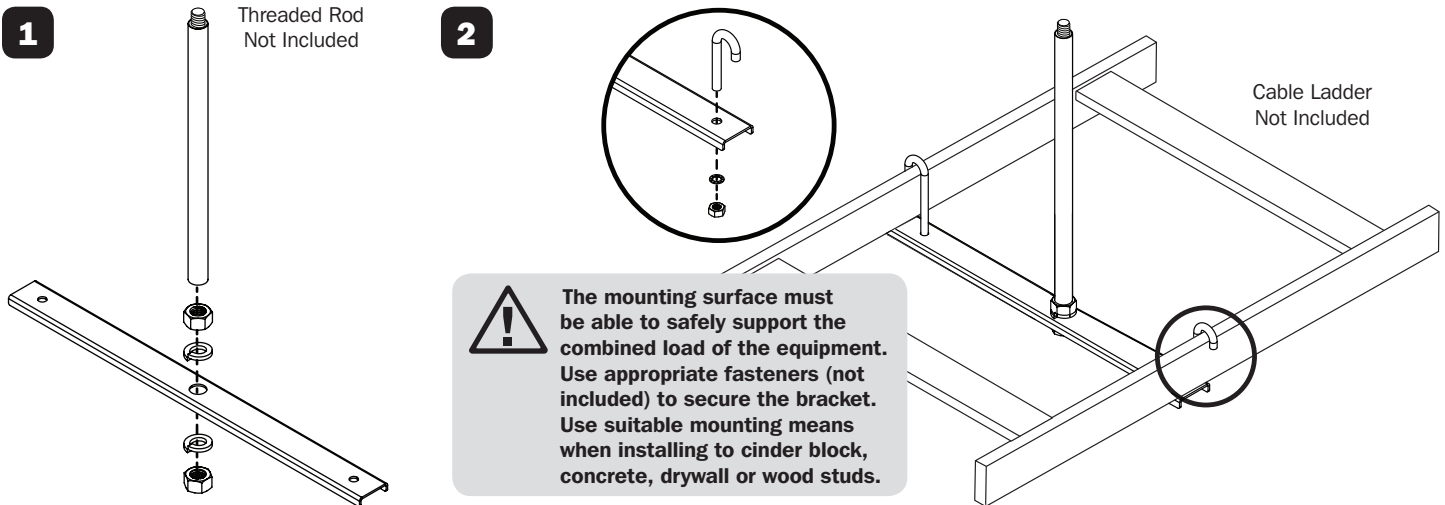

Tripp Lite Center Support Kit	Raceway Width
SRLCNTRSPPT12	12" (300 mm)
SRLCNTRSPPT18	18" (460 mm)