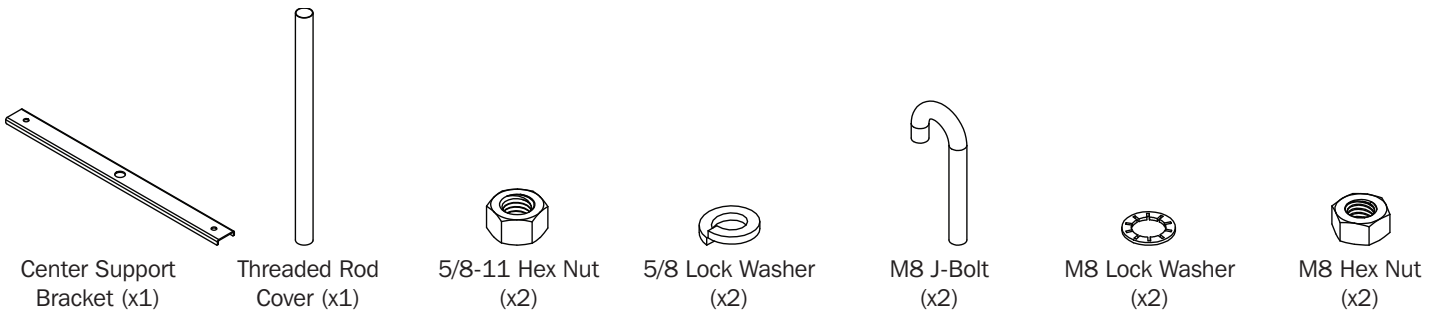

Installation Guide

Cable Runway Center Support Kit

Models: SRLCNTRSPPT12, SRLCNTRSPPT18

The SRLCNTRSPPT12/18 simplifies ceiling installation of runway by creating a single point of attachment.

Español 2 • Français 3 • Русский 4

Parts List

Assembly