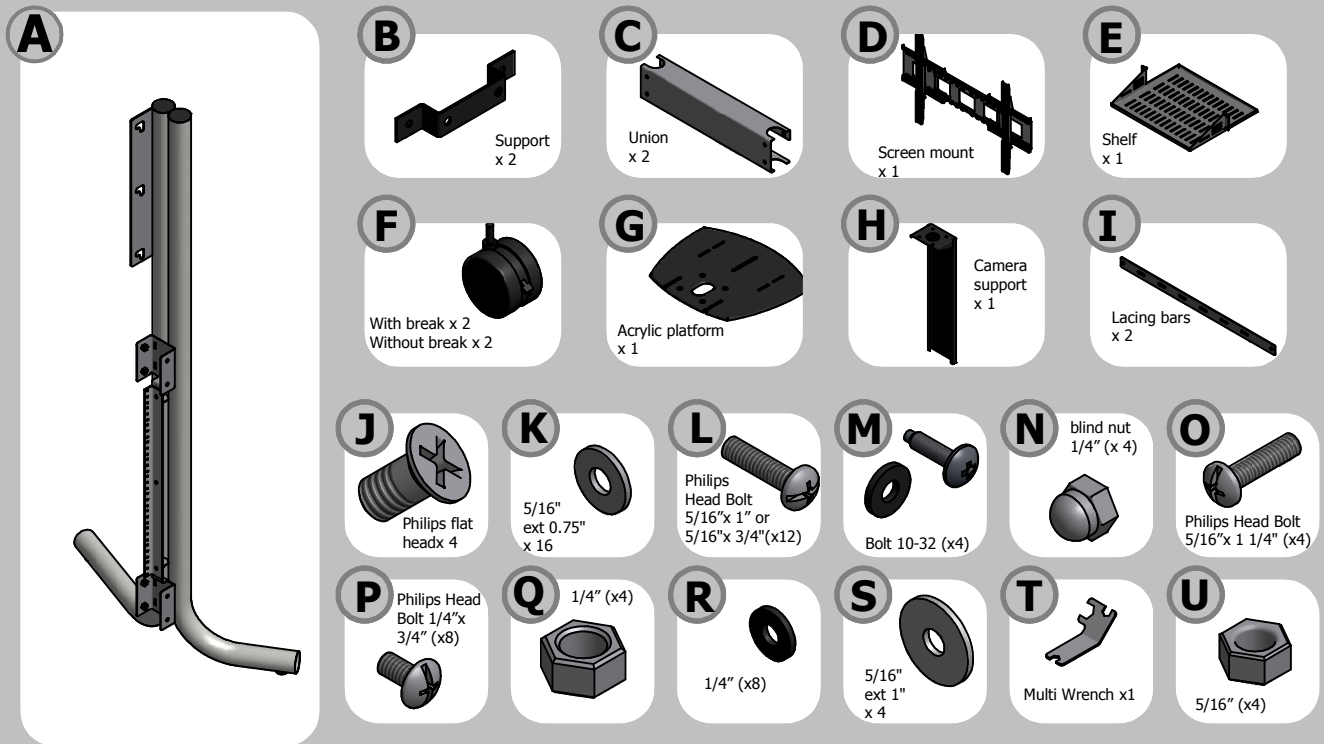

# RPS 500

Items Included

3

Attach the braces (C) to the uprights (A)

4

Bolt the lacing bars to the back of the horizontal braces.

5

Bolt shelf on to shelf rack.