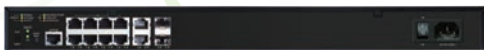

HD

AMS-1208P

- ▶ 10 Gigabit RJ-45 Ports + Two Gigabit SFP Ports
- ▶ 8 PoE+ Ports (130W Power Budget)
- ▶ Fanless for Silent Operation

Luxul AV Series Switches feature rear-panel ports and front facing LEDs (user-selectable blue/green colors) for clean integration with AV rack systems. Managed switches feature advanced Layer 2/Layer 3 functionality and are optimized for use in HD over IP video systems. Non-managed switches are plug-and-play.