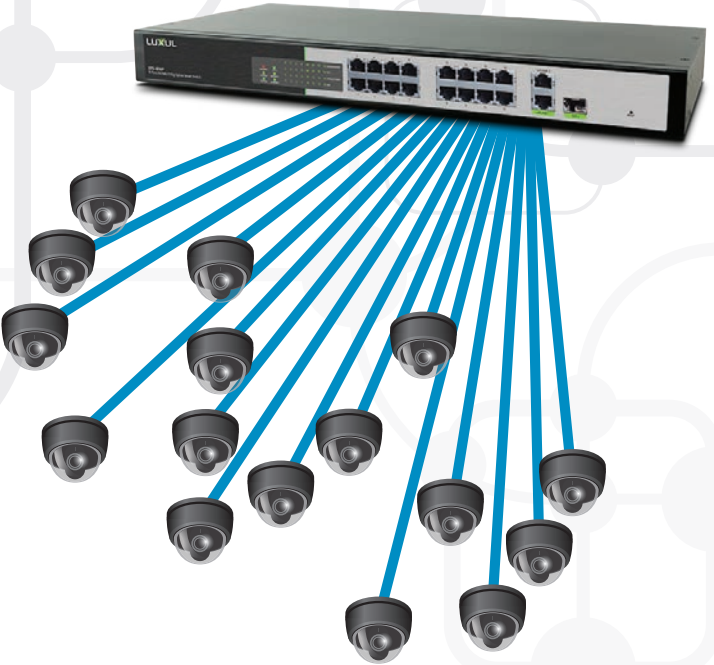

XWR-600

- ▶ Wireless Data Transfer of up to 600Mbps
- ▶ 2x2 Concurrent Dual-Band 600N
- ▶ Gigabit RJ-45 Ports

AV Series Switches

The Luxul AV Series of switches are purpose-built just for custom installers who want to install the best-looking AV racks. The AV Series features rear-panel ports and front-facing user-selectable (blue/green) LEDs for a beautiful rack, and LEDs on the rear with a simple interface for convenient monitoring and troubleshooting. Layer 2/3-capable managed PoE models are also optimized for use in demanding video distribution systems.

Look for this icon to indicate products optimized for HD over IP.

IP-Video Optimized Switches

Several Luxul PoE switches are purpose-built for professional installers of IP Video solutions. Optimized for 4, 8, and 16 channel NVR systems, these switches offer the exact number of required PoE ports (4, 8 or 16), while also providing additional uplink ports that can be used for connecting to a main switch, router, or even directly to the NVR. These switches also offer healthy power budgets, so you'll have sufficient power for even the most demanding projects.