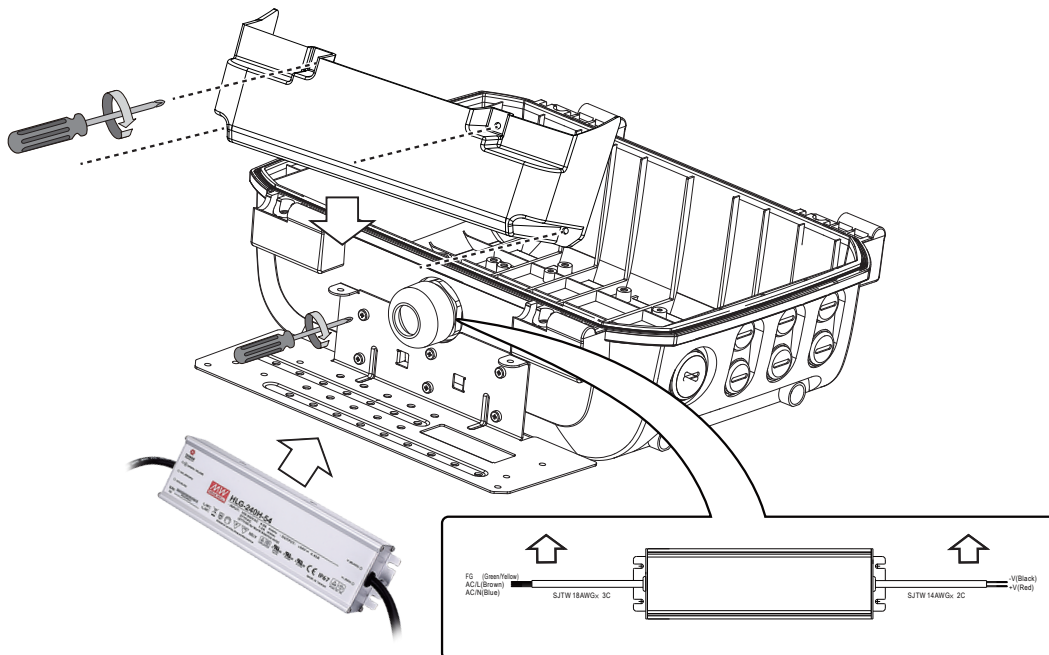

Quick Installation Guide

INTRODUCTION

Model	Description
AT-CAB-002	Side-mount bracket

PACKAGE CONTENTS

* 1x side-mount bracket	* 1x screw pack	* 1x plastic cover
* 1x Quick Installation Guide	* 1x 3/4" cable gland	

INSTALLATION

The HLG-120H and HLG-240H power supplies can be side-mounted using an additional bracket to side of the cabinet. Secure the side bracket using 6 included screws, feed the cables through the 3/4" cable gland, and then secure the power supply to the bracket. The power supplies are weatherproof.

When finished, secure the plastic top cover.

All specifications are subject to change without notice.
Copyright © 2016 VIVOTEK INC. All rights reserved.