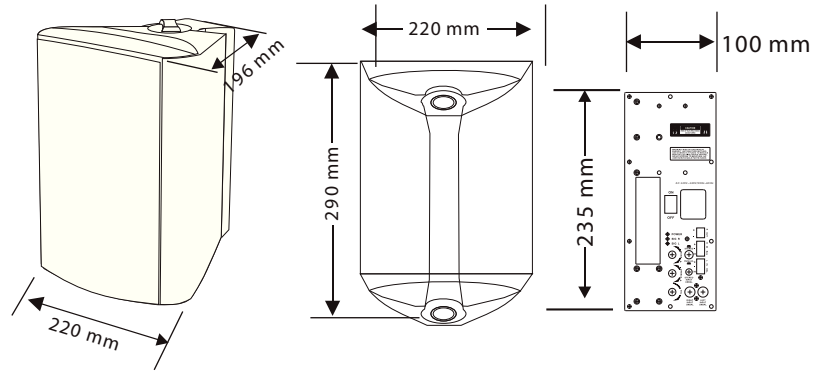

7495/7496

DIMENSION

SPECIFICATIONS

MODEL	MPA-25-BK
RMS	25Wx2@8Ω
OUTPUT SENSITIVITY	0.7V
FREQUENCY RESPONSE	20Hz~20KHz/1W, ±0.5db
AC POWER SUPPLY	AC120V/50Hz~60Hz
TREBLE CONTROL	±10db
BASS CONTROL	±10db
DIMENSION(mm)	220X196X290
GROSS WEIGHT	10.1Kg