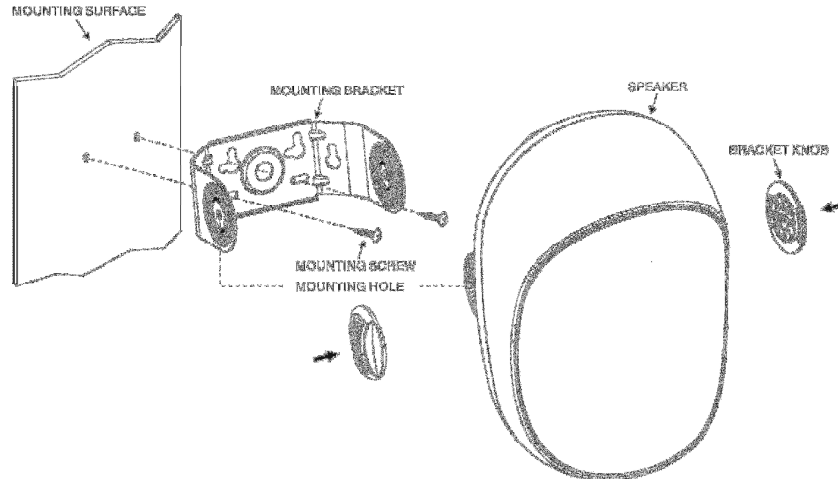

### INSTALLATION DIAGRAM

### MODELS

Color	<b>SP4AWET</b> Black	<b>SP4AWETW</b> White
Woofer Size	4"	4"
Woofer Material	Mica/Poly	Mica/Poly
Tweeter Size	3/4"	3/4"
Tweeter Material	Black Silk	Black Silk
Frequency Response	75Hz~20kHz	75Hz~20kHz
Impedance	8Ω	8Ω
RMS Power	25W	25W
Max Power	40W	40W
Transformer	70/25V	70/25V
Transformer Settings	20, 15, 10 & 5W	20, 15, 10 & 5W