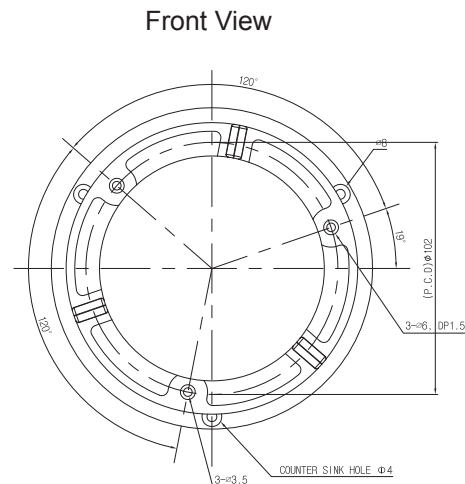

- HT6040K
- HTINT60K

Package Contents

The following items are included in this package.

- 3 Machine Screws M4x10
- 3 Machine Screws M4x8

Dimensions

Side View

Optional Accessories

CVCJBD

Dome Junction Box

Installation Instruction Diagram

1-1. Install junction box onto the ceiling by using the screws provided.