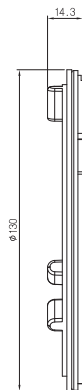

Installation Guide

60PLATE

speco technologies®

200 New Highway, Amityville NY 11701

800.645.5516 / www.specotech.com

Rev. 03/01/2014

Adaptor Plate

Compatible Models

- HT6040K
- HTINT60K

Package Contents

The following items are included in this package.

- 3 Machine Screws M4x10
- 3 Machine Screws M4x8

Dimensions

Side View

Optional Accessories

CVCJBD

Dome Junction Box

Installation Instruction Diagram

1-1. Install junction box onto the ceiling by using the screws provided.