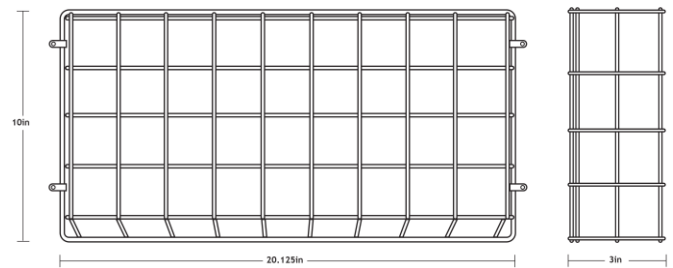

TIMETRAX™ SYNC DIGITAL CLOCK CHROME WIRE GUARD

Installation Instructions 42316, 42400, 42401

SIMPLE : SMART™

SPECIFICATIONS

Construction	Heavy Duty Welded Chrome		
Finish	Polished Chrome		
Mounting	Wall		
Warranty	3-Year manufacturer's limited warranty		
Guarantee	30-Day money back guarantee		
Includes	Digital Clock Chrome Wire Guard 4 Mounting Screws		
SIZE	42316	42400	42401
Dimensions	20.125inW x 10inH x 3inD (51.11cm x 25.4cm x 7.62cm)	15inW x 9inH x 3inD (38.1cm x 22.86cm x 7.62cm)	15inW x 7.125inH x 3inD (38.1cm x 18.09cm x 7.62cm)
Weight	1.80lbs (.816kg)	1.45lbs (.657kg)	1.25lbs (.566kg)
Shipping Weight	2.60lbs (1.17kg)	2lbs (.907kg)	1.80lbs (.816kg)

Part #42316