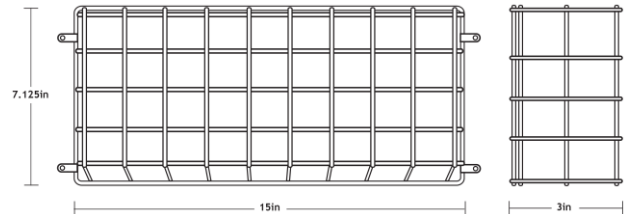

Part #42401

ADDITIONAL CLOCK ACCESSORIES

PART#	DESCRIPTION
42320	Dual Analog Clock Wall Bracket (13in)
42321	Dual Digital Clock Wall Bracket (3x4/2.5x6/4x4)
42422	Dual Digital Clock Wall Bracket (4x6)
42443	Dual Clock Ceiling Bracket
42314	Dual 13in Analog Clock Chrome Wire Guard
42315	Dual 17in Analog Clock Chrome Wire Guard
42316	4in x 6 digit Digital Clock Chrome Wire Guard
42400	4in x 4 digit Digital Clock Chrome Wire Guard
42401	2.5in x 6 digit Digital Clock Chrome Wire Guard
42690	13in Analog Clock Wash Down Enclosure
42689	Digital Clock Wash Down Enclosure
42247	Digital Security Mount Replacement
42281	Wall Clock Security Mount Replacement Key