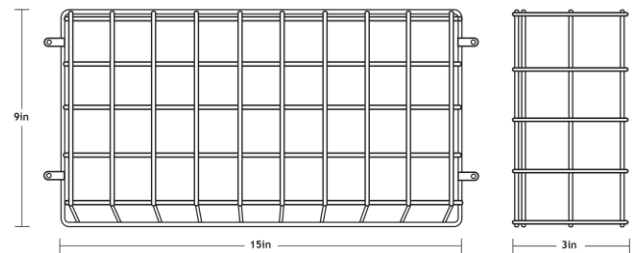

Part #42400