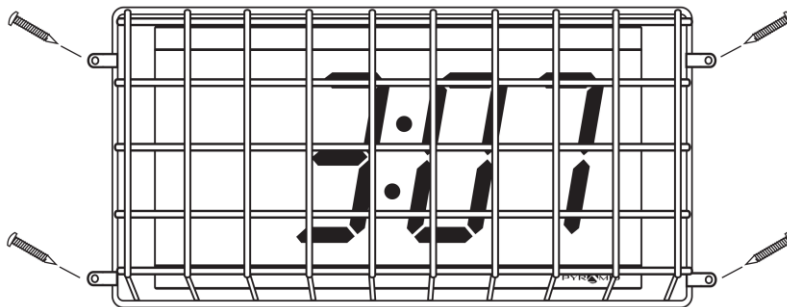

INSTALLATION

- ① Center wire guard over digital clock.
- ② Mount wire guard to wall using screws. Do not over tighten screws.