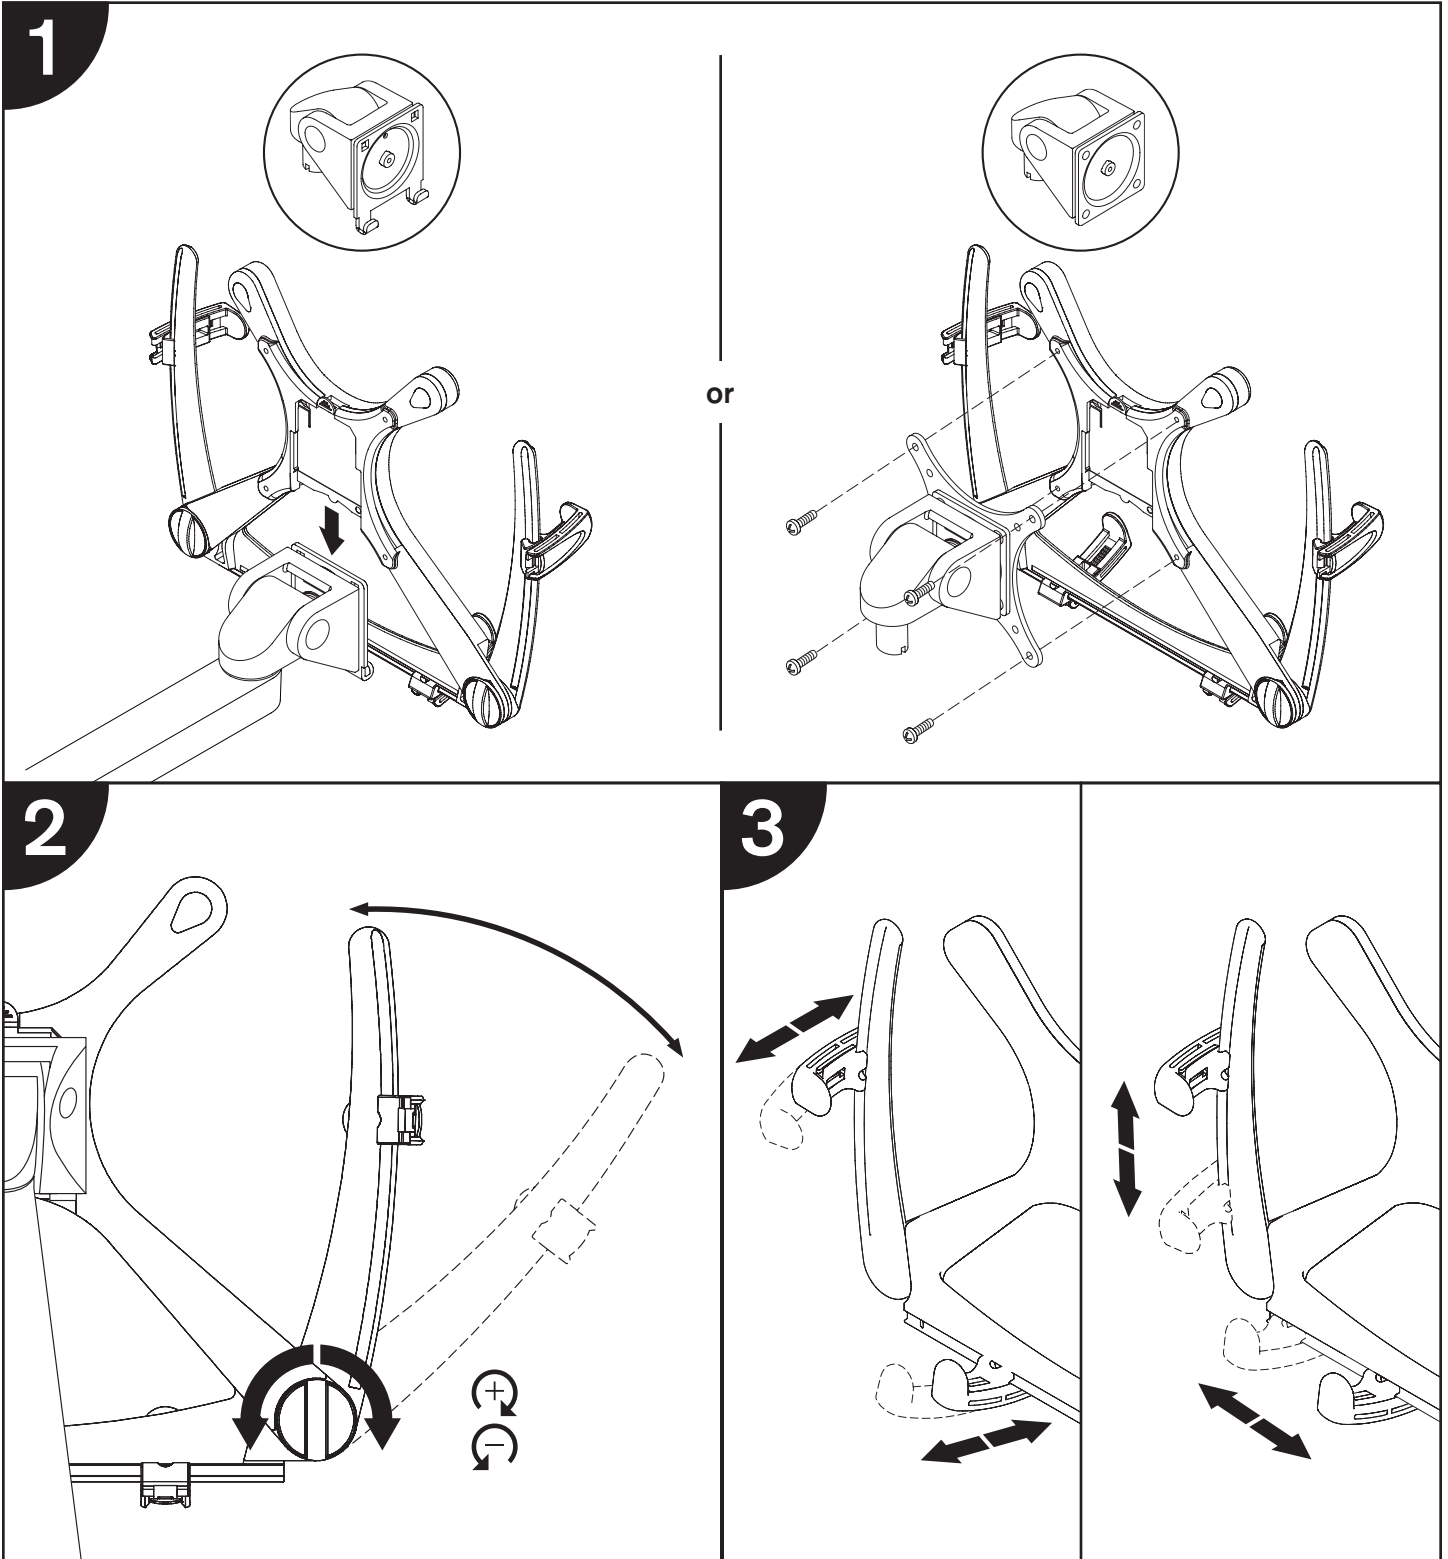

MODEL 5501

Installation Instructions

4

or

For ultra thin laptops/tablet PCs:

Install the laptop clip shoes (item C) that are provided to ensure a secure grasp.

MODEL 5501

Parts List

ITEM	DESCRIPTION / PART NO.	QUANTITY
A 	Adjustable Clasp 105479	4
B 	Adjustable Clasp Base 105478	4
C 	Laptop Clip Shoe 106096	4