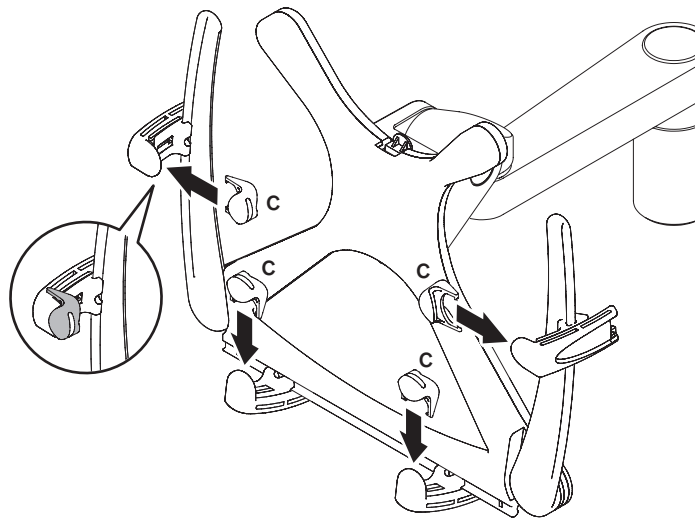

MODEL 5501

Installation Instructions

4

or

For ultra thin laptops/tablet PCs:

Install the laptop clip shoes (item C) that are provided to ensure a secure grasp.

MODEL 5501

Parts List

ITEM	DESCRIPTION / PART NO.	QUANTITY
A 	Adjustable Clasp 105479	4
B 	Adjustable Clasp Base 105478	4
C 	Laptop Clip Shoe 106096	4