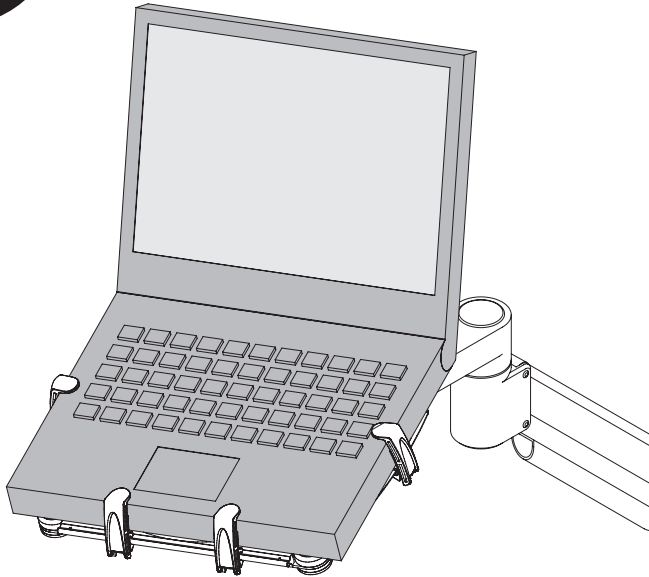

MODEL 5501

Installation Instructions

4

or

For ultra thin laptops/tablet PCs:

Install the laptop clip shoes (item C) that are provided to ensure a secure grasp.

MODEL 5501

Parts List

ITEM	DESCRIPTION / PART NO.	QUANTITY
A 	Adjustable Clasp 105479	4
B 	Adjustable Clasp Base 105478	4
C 	Laptop Clip Shoe 106096	4