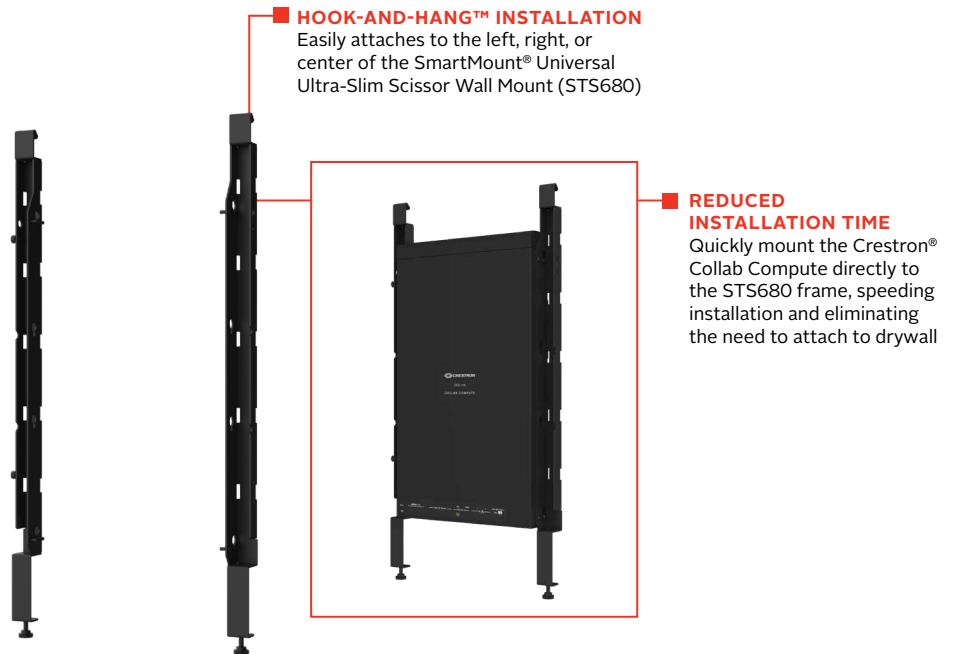

ACC-STSCCC

TECHNOLOGY PARTNER

- Includes (2) mounting brackets, (4) cable management straps and mounting hardware
- Supports AV components up to 12lb (5.4kg)
- Can be mounted inside the STS680 wall plate or attached to the outside of the wall plate
- Mounts Sold Separately
STS680 - Wall Mount
STS680-1UCM
 - (1) STS680 Wall Mount
 - (1) ACC-UCM3 Component MountSTS680-2UCM
 - (1) STS680 Wall Mount
 - (2) ACC-UCM3 Component Mounts

Crestron® Collab Compute 110/120 Mounting Bracket

FOR USE WITH THE STS680

Peerless-AV's ACC-STSCCC is a dedicated mounting solution designed to simplify the installation and servicing of the Crestron® Collab Compute. This accessory attaches directly to the sides of the Collab Compute 110 or 120, streamlining setup and maintenance. It securely mounts the Collab Compute to the Peerless-AV® STS680 wall plate, eliminating the need for drywall drilling and providing a clean, professional installation every time.

ACC-STSCCC shown with the SmartMount® Universal Ultra-Slim Scissor Wall Mount (STS680) and Crestron® Collab Compute

Please visit peerless-av.com/en-us/patents for patent information.

ACC-STSCCC	Crestron® Collab Compute 110/120 Mounting Bracket for the STS680
------------	--

Product Specifications

	DIMENSIONS (W x H x D)	PRODUCT WEIGHT	LOAD CAPACITY	FINISH	AVAILABLE COLORS
ACC-STSCCC	0.88" x 20.34" x 1.25" (22 x 517 x 32mm)	1.8lb (0.8kg)	12lb (5.4kg)	Powder Coat	Black

Package Specifications