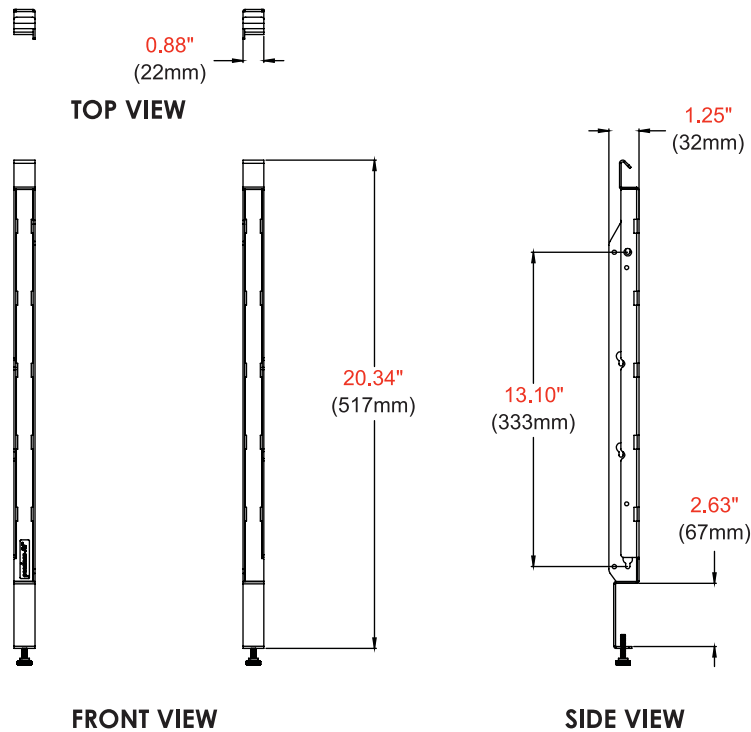

ACC-STSCCC	Crestron® Collab Compute 110/120 Mounting Bracket for the STS680

Product Specifications

	DIMENSIONS (W x H x D)	PRODUCT WEIGHT	LOAD CAPACITY	FINISH	AVAILABLE COLORS
ACC-STSCCC	0.88" x 20.34" x 1.25" (22 x 517 x 32mm)	1.8lb (0.8kg)	12lb (5.4kg)	Powder Coat	Black

Package Specifications

	PACKAGE SIZE (W x H x D)	PACKAGE SHIP WEIGHT	PACKAGE UPC CODE	PACKAGE CONTENTS	UNITS IN PACKAGE
ACC-STSCCC	25.0" x 4.3" x 4.3" (635 x 109 x 109mm)	2.4lb (1.1kg)	735029362456	(2) Mounting Brackets Mounting Hardware (4) Cable Management Straps	1

Compatible with:

- **STS680:** SmartMount® Universal Ultra-Slim Scissor Wall Mount for 49" to 120"+ Displays
- **STS680-1UCM3:** SmartMount® Universal Ultra-Slim Scissor Wall Mount + (1) ACC-UCM3 Component Mount
- **STS680-2UCM3:** SmartMount® Universal Ultra-Slim Scissor Wall Mount + (2) ACC-UCM3 Component Mounts

All dimensions = inch (mm)

Architect Specifications

The Crestron® Collab Compute 110/120 Mounting Bracket for the STS680 shall be a Peerless-AV® model ACC-STSCCC and shall be located where indicated on the plans. Assembly and installation shall be done according to instructions provided by the manufacturer.

Visit peerless-av.com to see the complete line of AV solutions from Peerless-AV, including outdoor displays, kiosks, display mounts, projector mounts, carts/stands, and a full assortment of accessories.

Peerless-AV
2300 White Oak Circle
Aurora, IL 60502
USA
(800) 865-2112
(630) 375-5100

Peerless-AV EMEA
Unit 2 Curo Park
Frogmore, St. Albans
Hertfordshire, AL2 2DD
United Kingdom
+44 (0) 1923 200 100

Peerless-AV B.V.
Papendorpseweg 75
3528 BJ Utrecht
The Netherlands
+31 (0) 70 770 8037

Peerless-AV Latin America
Av. de las Industrias 413
Parque Industrial Escobedo
General Escobedo, N.L.,
México, 66062
+52 (81) 8384-8300