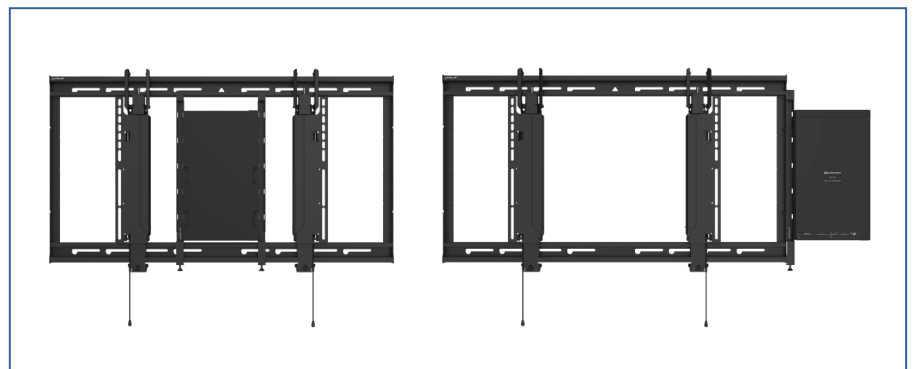

ACC-STSCCC

TECHNOLOGY PARTNER

- Includes (2) mounting brackets, (4) cable management straps and mounting hardware
- Supports AV components up to 12lb (5.4kg)
- Can be mounted inside the STS680 wall plate or attached to the outside of the wall plate
- Mounts Sold Separately
STS680 - Wall Mount
STS680-1UCM
 - (1) STS680 Wall Mount
 - (1) ACC-UCM3 Component MountSTS680-2UCM
 - (1) STS680 Wall Mount
 - (2) ACC-UCM3 Component Mounts

Crestron® Collab Compute 110/120 Mounting Bracket

FOR USE WITH THE STS680

Peerless-AV's ACC-STSCCC is a dedicated mounting solution designed to simplify the installation and servicing of the Crestron® Collab Compute. This accessory attaches directly to the sides of the Collab Compute 110 or 120, streamlining setup and maintenance. It securely mounts the Collab Compute to the Peerless-AV® STS680 wall plate, eliminating the need for drywall drilling and providing a clean, professional installation every time.

Product Specifications

	DIMENSIONS (W x H x D)	PRODUCT WEIGHT	LOAD CAPACITY	FINISH	AVAILABLE COLORS
ACC-STSCCC	0.88" x 20.34" x 1.25" (22 x 517 x 32mm)	1.8lb (0.8kg)	12lb (5.4kg)	Powder Coat	Black

Package Specifications

	PACKAGE SIZE (W x H x D)	PACKAGE SHIP WEIGHT	PACKAGE UPC CODE	PACKAGE CONTENTS	UNITS IN PACKAGE
ACC-STSCCC	25.0" x 4.3" x 4.3" (635 x 109 x 109mm)	2.4lb (1.1kg)	735029362456	(2) Mounting Brackets Mounting Hardware (4) Cable Management Straps	1