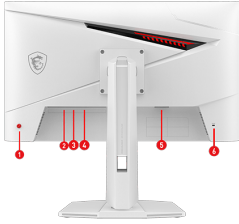

Carton Dimension (W X D X H)	820 x 148 x 460 mm (32.2 x 5.8 x 18.1 inch)
Accessories	1x DisplayPort Cable (1.4a), 1x Power Cord (C13), 1x Quick Guide, 4x Stand Screw
Note	HDMI™: 2560 x 1440 (Up to 320Hz) DisplayPort: 2560 x 1440 (Up to 320Hz) Support: HDMI™ CEC, PIP/PBP; Non Support: KVM

CONNECTIONS

1. 5-Way Navi Key
2. 2x HDMI™ 2.1 (WQHD@320Hz)
3. DisplayPort 1.4a
4. Headphone-out
5. AC-in
6. Kensington Lock