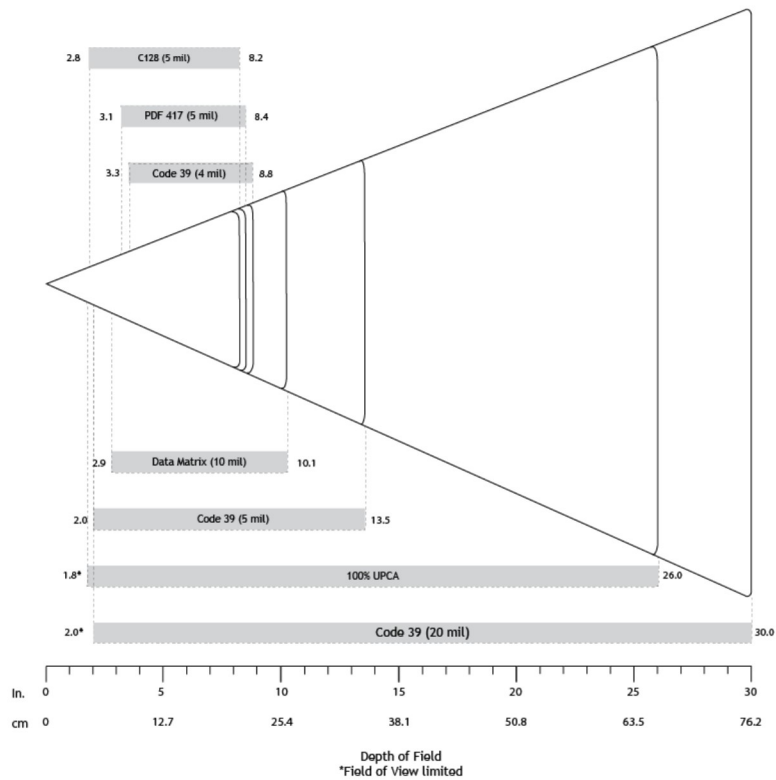

Learn how to [enable and disable](#) data types.

**Print Contrast** Down to 25%-20%

**Scan Angle** 44.5° (Horizontal) - 33.5° (Vertical)

**Sensor Resolution** 1280 horizontal x 960 vertical pixels

**Reading  
Distance**

4.1 to 91.7 cm (1.6 to 35.1 in.) Depends on barcode size, symbology, label media.

	<b>Near</b>	<b>Far</b>
<b>Decode Ranges</b>		
3 mil Code 39	3.0 in/5.8 cm	7.6 in/14.7 cm
5 mil Code 128	2.3 in/5.8 cm	9.8 in/24.9 cm
5 mil PDF 417	3.0 in/7.6 cm	7.9 in/20.1 cm
6.67 mil PDF 417	2.5 in/6.3 cm	10.1 in/25.7 cm
10 mil DataMatrix	2.1 in. / 5.3 cm	11.0 in. / 27.8 cm
100% UPC A	1.6 in/4.1 cm*	24.9 in/63.2 cm
15 mil Code 128	2.4 in. / 6.1 cm	27.8 in. / 70.6 cm
20 mil Code 39	1.6 in/4.1 cm*	36.1 in/91.7 cm
20 mil QR Code	1.1 in. / 2.8cm	17.5 in. / 44.5 cm