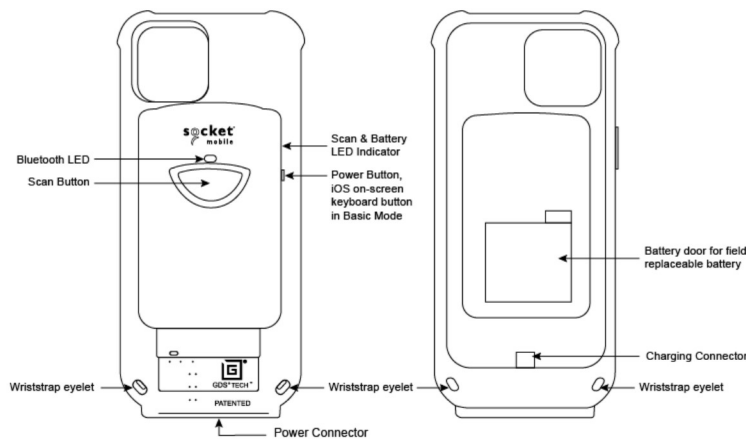

Dimensions

DuraSled for iPhone 16e

Weight: ~4.2 oz (113.5g) Size: L 5.77" x H 2.82 x W.31 (147.6 x 71.6 x 7.8mm)

DuraSled for iPhone 15

Weight: ~4.2 oz (113.5g) Size: L 5.77" x H 2.82 x W.31 (147.6 x 71.6 x 7.8mm)

Charging Dock

Weight: ~16.9 oz (478.5g) Size: 7.33" x 1.12" x 3.23" (186.2 x 28.4 x 82.0mm)

USB 2.0 Cable

Weight: ~2.72 oz (77.1 g) Cable Length: 1.2 Meters

External Control

Reading Performance

Default Barcode Symbologies

- **1D Symbologies:** Bookland Ean, Codabar, Code 128, Code 39, Code 93, Ean Jan 13, Ean Jan 8, Gs1 128, Gs1 Databar Expanded, Gs1 Databar Limited, Gs1 Databar Omnidirectional, Interleaved 2 5, Isbt 128 Udi, Trioptic, Upc A, Upc E
- **2D Symbologies:** Aztec, Composite, Data Matrix, Han Xin, Maxicode, Micropdf417, Micro Qr, Pdf417, Qr
- **OCR Typeface:** Ocr A, Ocr B

Learn how to [enable and disable](#) data types.