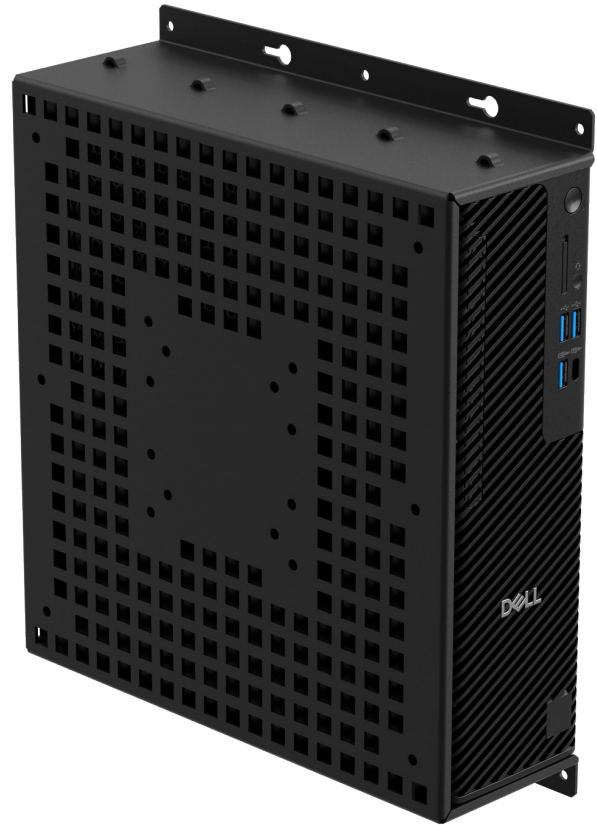

135-B Wall Mount for Dell Pro Slim

SKU: 104-8941

The RackSolutions Dell Slim Pro Wall Mount is designed to seamlessly pair your PC with a monitor and be mounted to a wall, creating a compact all-in-one solution that is suitable for business environments. This Dell PC wall mount is ideal for users looking to save space, improve airflow and cooling, minimize cable clutter, and maintain a clean, professional workspace. Only compatible with the Dell Pro Max Slim, Dell Pro Slim, and Dell Pro Slim Plus.

Wall Mount For Dell Pro Slim PCs

- Creates a compact all-in-one solution
- Uses 75 mm and 100 mm VESA hole pattern
- All required mounting hardware is included
- PC and Monitor not included
- Compatible Devices: Dell Pro Max Slim, Dell Pro Slim, Dell Pro Slim Plus

Customize To Your Needs

- Compatible with most flat panel displays
- Pairs well with one of our keyboard wall mounts

| P/N | Description |
|----------|------------------------------------|
| 104-8941 | 135-B Wall Mount for Dell Pro Slim |