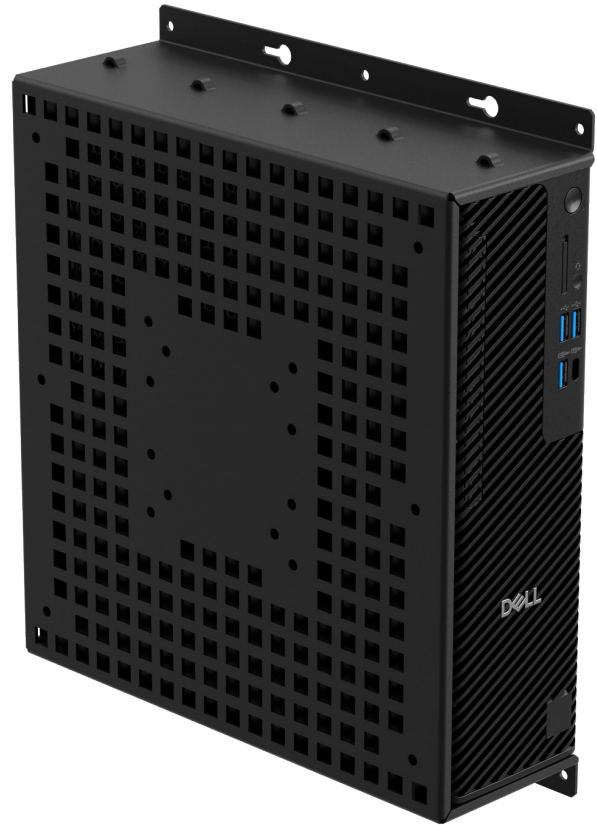

135-B Wall Mount for Dell Pro Slim

SKU: 104-8941

The RackSolutions Dell Slim Pro Wall Mount is designed to seamlessly pair your PC with a monitor and be mounted to a wall, creating a compact all-in-one solution that is suitable for business environments. This Dell PC wall mount is ideal for users looking to save space, improve airflow and cooling, minimize cable clutter, and maintain a clean, professional workspace. Only compatible with the Dell Pro Max Slim, Dell Pro Slim, and Dell Pro Slim Plus.

Wall Mount For Dell Pro Slim PCs

- Creates a compact all-in-one solution
- Uses 75 mm and 100 mm VESA hole pattern
- All required mounting hardware is included
- PC and Monitor not included
- Compatible Devices: Dell Pro Max Slim, Dell Pro Slim, Dell Pro Slim Plus

Customize To Your Needs

- Compatible with most flat panel displays
- Pairs well with one of our keyboard wall mounts

P/N	Description
104-8941	135-B Wall Mount for Dell Pro Slim

[RackSolutions.com](https://www.RackSolutions.com)