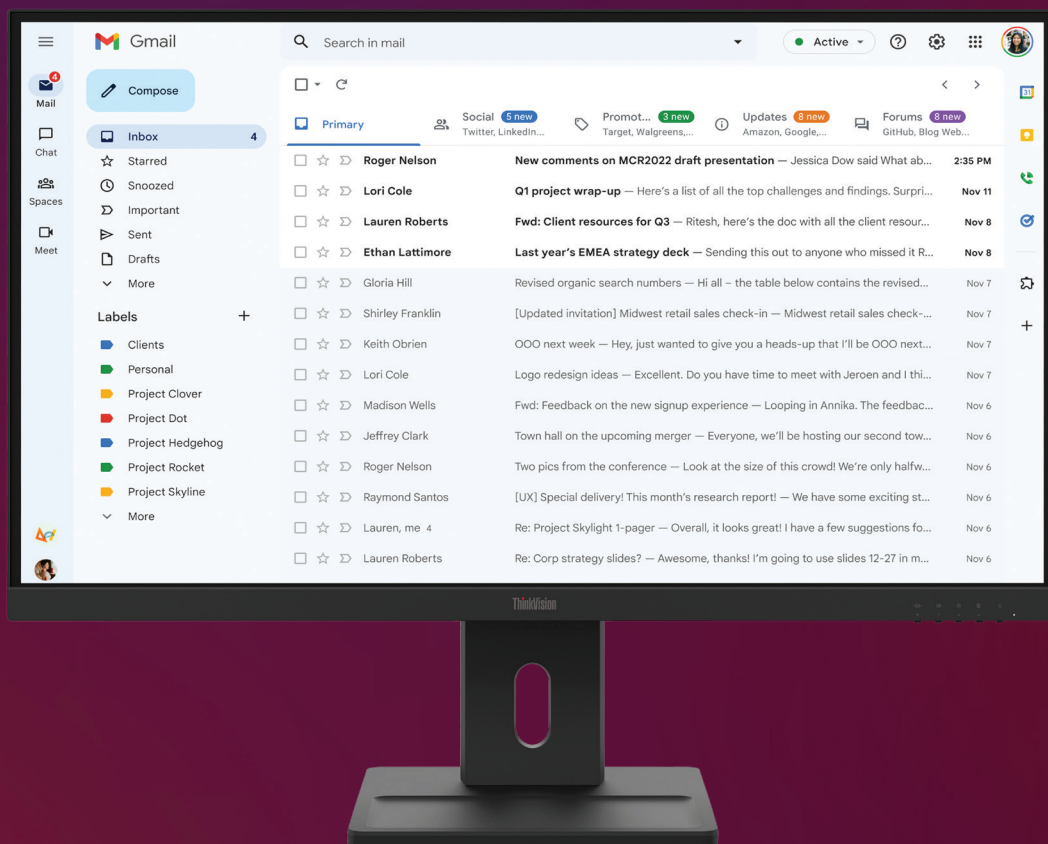

Lenovo ThinkVision E27-40 Monitor

# Made for the contemporary work environment!

**Smooth and sharp images from any angle**

Experience smooth, clear, and distortion-free visuals. The 27-inch ThinkVision 100Hz refresh rate In-Plane Switching monitor delivers better image quality and highly accurate colors from any viewing angle while reducing flicker for an extra-comfortable viewing experience.

**Excellent audio quality and connectivity**

Connect to your devices with ease using the VGA, HDMI, and DP ports. Featuring built-in 2 x 2W speakers, this monitor offers a convenient, all-in-one setup that simplifies your audio needs.

**Efficient cable management and ergonomics**

The versatile stands offer a full range of adjustments—lift, tilt, pivot, and swivel—allowing you to create the perfect screen position for every task. Keep your desk organized with the stand's improved cable management.