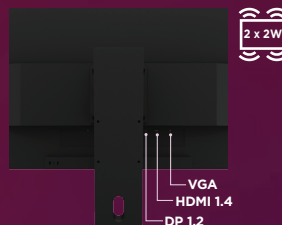

Excellent audio quality and connectivity

Connect to your devices with ease using the VGA, HDMI, and DP ports. Featuring built-in 2 x 2W speakers, this monitor offers a convenient, all-in-one setup that simplifies your audio needs.