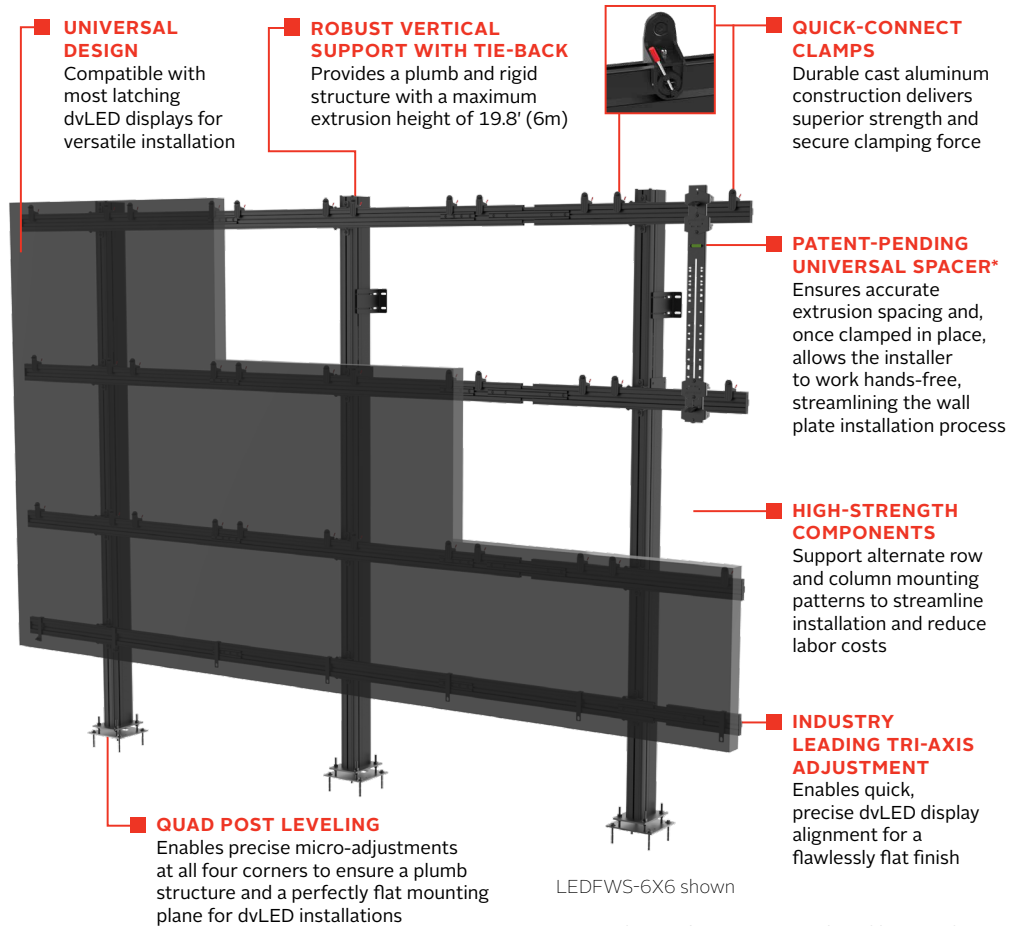

SEAMLESS CONNECT

Universal dvLED Floor-to-Wall Mount

The SEAMLESS Connect Universal Series by Peerless-AV® offers a versatile lineup of substructures for environments where wall mounting is not an option. Purpose-built for dvLED video walls and all-in-one displays, the SEAMLESS Connect Universal Floor-to-Wall Mount supports full system weight with strength and stability. Its slim, space-saving design simplifies setup and speeds up installation. The quad post leveling base and wall tie-back brackets ensure a plumb structure and a perfectly flat mounting surface for dvLED installation - Ideal for corporate lobbies, retail, hospitality, showrooms, events, and entertainment spaces.

- Adaptable solution for installations where mounting direct to a wall is not an option
- Slim, space saving design fits neatly in any installation environment
- Lightweight aluminum frame makes shipping, handling and installation easier
- Anodized aluminum finish for a durable, decorative appearance
- Modular design provides scalability in installation configuration and size
- Integrated cable management protects, contains and conceals cables for a clean, professional installation
- Compatible with all SEAMLESS Connect Universal mounts, offering peace of mind when designing solutions or if project specs change
- Optional trim kit accessory (LEDTK) offers compatibility with most displays

Contact a Peerless-AV® Sales Representative for the current list of compatible latching dvLED display models.

Cart/Trolley
LEDMTS-6X6 shown

Floor Stand
LEDFSS-6X6 shown

Bolt-Down Pedestal
LEDBDS-6X6 shown

Floor-to-Ceiling Mount
LEDFCS-6X6 shown

Please visit peerless-av.com/en-us/patents for patent information.

Model Numbers

WARRANTY: 5 Years

LED FW Models SEAMLESS Connect Universal dvLED Floor-to-Wall Mount