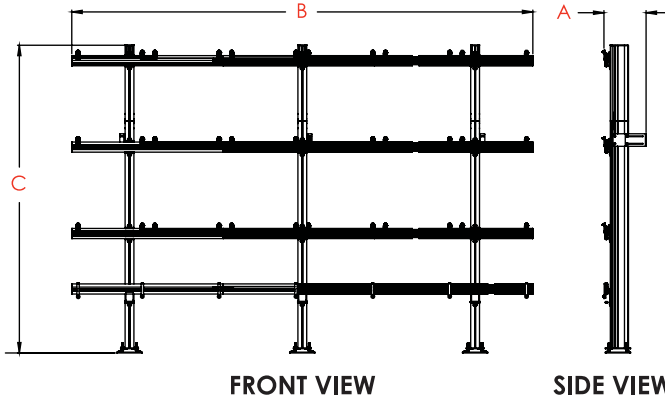

Accessories

LEDTK Models: SEAMLESS Connect Universal dvLED Trim Kit

All dimensions = inch (mm)

LED FWS-6x6 Shown

Dimension B as fully expanded.

Horizontal Extrusions can be cut to length as needed.

MODEL NO.	DIMENSION "A"	DIMENSION "B"	DIMENSION "C"
LED FWS-4x4	8.21" - 13.21" (208-333mm)	96.06" (2440mm)	95.47" (2425mm) - 96.45" (2450mm)
LED FWS-5x5		120.08" (3050mm)	95.47" (2425mm) - 96.45" (2450mm)
LED FWS-6x6		144.09" (3660mm)	95.47" (2425mm) - 96.45" (2450mm)
LED FWS-8x8		192.13" (4880mm)	119.09" (3025mm) - 120.07" (3050mm)
LED FWM-3x3		113.38" (2880mm)	95.47" (2425mm) - 96.45" (2450mm)
LED FWM-4x4		151.18" (3840mm)	95.47" (2425mm) - 96.45" (2450mm)
LED FWM-5x5		188.97" (4800mm)	119.09" (3025mm) - 120.07" (3050mm)
LED FWL-2x2		96.06" (2440mm)	95.47" (2425mm) - 96.45" (2450mm)
LED FWL-3x3		144.09" (3660mm)	95.47" (2425mm) - 96.45" (2450mm)
LED FWL-4x4		192.13" (4880mm)	119.09" (3025mm) - 120.07" (3050mm)

Architect Specifications

The SEAMLESS Connect Universal dvLED Floor-to-Wall Mount shall be a Peerless-AV LEDFW models and shall be located where indicated on the plans. Assembly and installation shall be done according to instructions provided by the manufacturer.

Visit peerless-av.com to see the complete line of AV solutions from Peerless-AV, including outdoor displays, kiosks, display mounts, projector mounts, carts/stands, and a full assortment of accessories.

Peerless-AV
2300 White Oak Circle
Aurora, IL 60502
USA
(800) 865-2112
(630) 375-5100

Peerless-AV EMEA
Unit 2 Curo Park
Frogmore, St. Albans
Hertfordshire, AL2 2DD
United Kingdom
+44 (0) 1923 200 100

Peerless-AV B.V.
Papendorpseweg 75
3528 BJ Utrecht
The Netherlands
+31 (0) 70 770 8037

Peerless-AV Latin America
Av. de las Industrias 413
Parque Industrial Escobedo
General Escobedo, N.L.,
México, 66062
+52 (81) 8384-8300