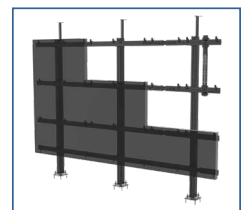

Floor-to-Ceiling Mount
LEDFCS-6X6 shown

Please visit peerless-av.com/en-us/patents for patent information.