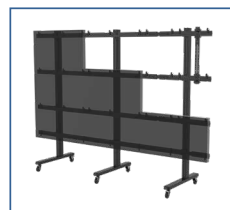

Cart/Trolley
LEDMTS-6X6 shown