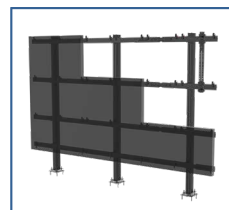

Bolt-Down Pedestal
LEDBDS-6X6 shown