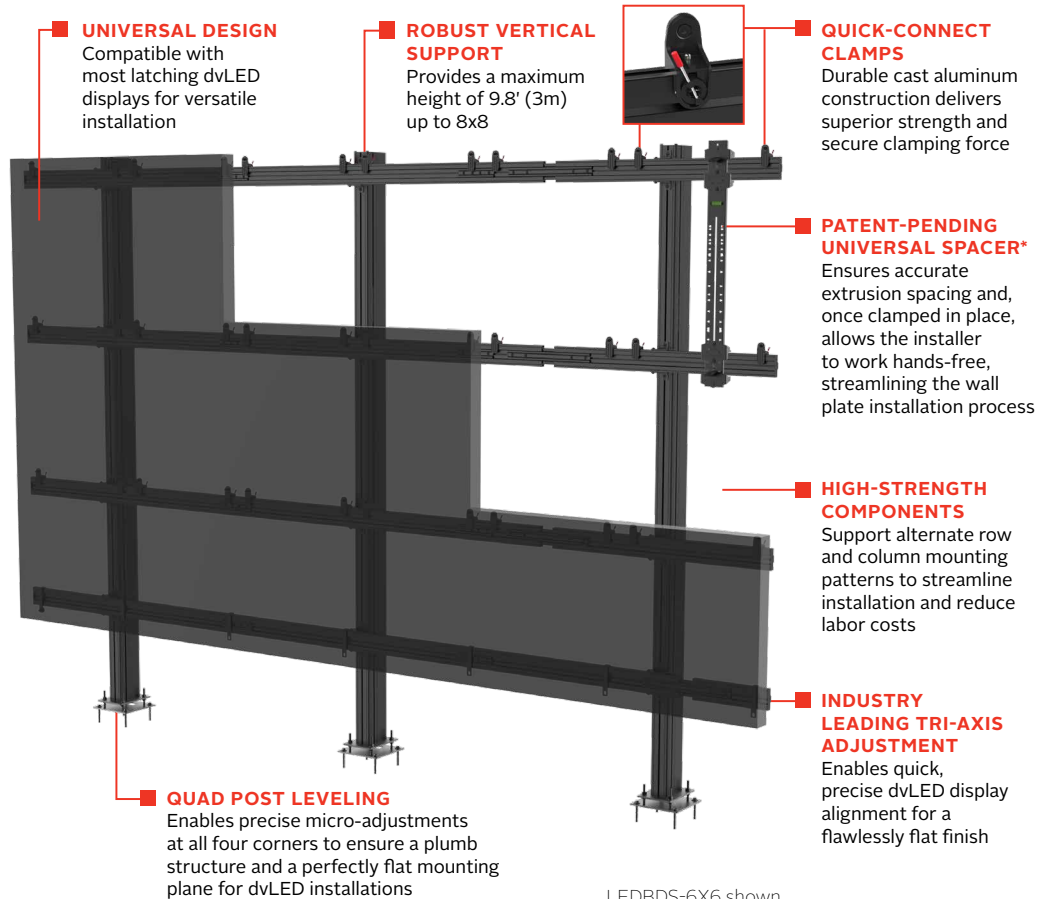

SEAMLESS CONNECT

Universal dvLED Bolt-Down Pedestal

The SEAMLESS Connect Universal Series by Peerless-AV® offers a versatile lineup of substructures for environments where wall mounting is not an option. Purpose-built for dvLED video walls and all-in-one displays, the SEAMLESS Connect Universal Bolt-Down Pedestal solution supports full system weight with strength and stability. Its slim, space-saving design simplifies setup and speeds up installation. The quad post leveling base allows precise micro-adjustments at all four corners to ensure a plumb structure and a perfectly flat mounting surface for dvLED installation - Ideal for corporate lobbies, retail, hospitality, showrooms, events, and entertainment spaces.

- Adaptable solution for installations where mounting direct to a wall is not an option
- Slim, space saving design fits neatly in any installation environment
- Lightweight aluminum frame makes shipping, handling and installation easier
- Anodized aluminum finish for a durable, decorative appearance
- Modular design provides scalability in installation configuration and size
- Integrated cable management protects, contains and conceals cables for a clean, professional installation
- Compatible with all SEAMLESS Connect Universal mounts, offering peace of mind when designing solutions or if project specs change
- Optional trim kit accessory (LEDTK) offers compatibility with most displays

LEDBDS-6X6 shown

*Universal spacer (LEDUNVSPACER3) is sold separately.

Contact a Peerless-AV® Sales Representative for the current list of compatible latching dvLED display models.

Cart/Trolley
LEDMTS-6X6 shown

Floor Stand
LEDFSS-6X6 shown

Floor-to-Wall Mount
LEDFWS-6X6 shown

Floor-to-Ceiling Mount
LEDFCS-6X6 shown

Please visit peerless-av.com/en-us/patents for patent information.

Model Numbers

WARRANTY: 5 Years

LEDBD Models SEAMLESS Connect Universal dvLED Bolt-Down Pedestal