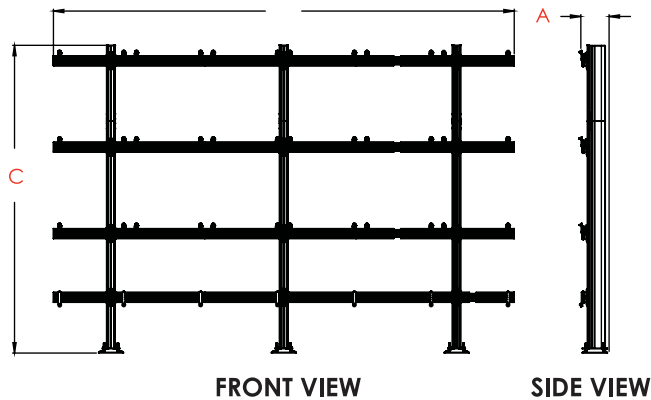

Accessories

LEDTK Models: SEAMLESS Connect Universal dvLED Trim Kit

All dimensions = **inch** (mm)

LEDBDS-6x6 Shown

Dimension B as fully expanded.

Horizontal Extrusions can be cut to length as needed.

MODEL NO.	DIMENSION "A"	DIMENSION "B"	DIMENSION "C"
LEDBDS-4x4	8.19" (208mm)	96.06" (2440mm)	95.47" (2425mm) - 96.45" (2450mm)
LEDBDS-5x5		120.08" (3050mm)	95.47" (2425mm) - 96.45" (2450mm)
LEDBDS-6x6		144.09" (3660mm)	95.47" (2425mm) - 96.45" (2450mm)
LEDBDS-8x8		192.13" (4880mm)	119.09" (3025mm) - 120.07" (3050mm)
LEDBDM-3x3		113.38" (2880mm)	95.47" (2425mm) - 96.45" (2450mm)
LEDBDM-4x4		151.18" (3840mm)	95.47" (2425mm) - 96.45" (2450mm)
LEDBDM-5x5		188.97" (4800mm)	119.09" (3025mm) - 120.07" (3050mm)
LEDBDL-2x2		96.06" (2440mm)	95.47" (2425mm) - 96.45" (2450mm)
LEDBDL-3x3		144.09" (3660mm)	95.47" (2425mm) - 96.45" (2450mm)
LEDBDL-4x4		192.13" (4880mm)	119.09" (3025mm) - 120.07" (3050mm)

Architect Specifications

The SEAMLESS Connect Universal dvLED Bolt-Down Pedestal shall be a Peerless-AV LEDBD models and shall be located where indicated on the plans. Assembly and installation shall be done according to instructions provided by the manufacturer.

Visit peerless-av.com to see the complete line of AV solutions from Peerless-AV, including outdoor displays, kiosks, display mounts, projector mounts, carts/stands, and a full assortment of accessories.

Peerless-AV
2300 White Oak Circle
Aurora, IL 60502
USA
(800) 865-2112
(630) 375-5100

Peerless-AV EMEA
Unit 2 Curo Park
Frogmore, St. Albans
Hertfordshire, AL2 2DD
United Kingdom
+44 (0) 1923 200 100

Peerless-AV B.V.
Papendorpseweg 75
3528 BJ Utrecht
The Netherlands
+31 (0) 70 770 8037

Peerless-AV Latin America
Av. de las Industrias 413
Parque Industrial Escobedo
General Escobedo, N.L.,
México, 66062
+52 (81) 8384-8300