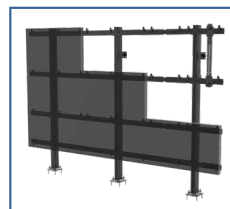

- Adaptable solution for installations where mounting direct to a wall is not an option
- Slim, space saving design fits neatly in any installation environment
- Lightweight aluminum frame makes shipping, handling and installation easier
- Anodized aluminum finish for a durable, decorative appearance
- Modular design provides scalability in installation configuration and size
- Integrated cable management protects, contains and conceals cables for a clean, professional installation
- Compatible with all SEAMLESS Connect Universal mounts, offering peace of mind when designing solutions or if project specs change
- Optional trim kit accessory (LEDTK) offers compatibility with most displays

Floor Stand
LEDFSS-6X6 shown

Floor-to-Wall Mount
LEDFWS-6X6 shown

Floor-to-Ceiling Mount
LEDFCS-6X6 shown

Please visit peerless-av.com/en-us/patents for patent information.

Model Numbers

WARRANTY: 5 Years

LEDBD Models SEAMLESS Connect Universal dvLED Bolt-Down Pedestal