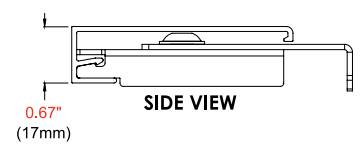

PACKAGE SIZE (W x H x D)	PACKAGE SHIP WEIGHT	PACKAGE UPC CODE	PACKAGE CONTENTS	UNITS IN PACKAGE
LEDTKS-4x4	(2) Vented/(2) Solid: 8" x 5" x 49.5" (203.2 x 127 x 1257.3mm) (1) Corner Box: 7.5" x 6.5" x 3" (190.5 x 165.1x 76.2mm)	40.5lb (18.4kg)	735029357834	Solid Trim, Vented Trim, Corners, Mounting Brackets and Mounting Hardware	1 Kit
LEDTKS-5x5	(3) Vented/(2) Solid: 8" x 5" x 49.5" (203.2 x 127 x 1257.3mm) (1) Corner Box: 7.5" x 6.5" x 3" (190.5 x 165.1x 76.2mm)	49.5lb (22.5kg)	735029357841		
LEDTKS-6x6	(3) Vented/(2) Solid: 8" x 5" x 49.5" (203.2 x 127 x 1257.3mm) (1) Corner Box: 7.5" x 6.5" x 3" (190.5 x 165.1x 76.2mm)	49.5lb (22.5kg)	735029357858		
LEDTKS-8x8	(4) Vented/(3) Solid: 8" x 5" x 49.5" (203.2 x 127 x 1257.3mm) (1) Corner Box: 7.5" x 6.5" x 3" (190.5 x 165.1x 76.2mm)	69lb (31.4kg)	735029357865		
LEDTKM-3x3	(3) Vented/(2) Solid: 8" x 5" x 49.5" (203.2 x 127 x 1257.3mm) (1) Corner Box: 7.5" x 6.5" x 3" (190.5 x 165.1x 76.2mm)	49.5lb (22.5kg)	735029357872		
LEDTKM-4x4	(4) Vented/(2) Solid: 8" x 5" x 49.5" (203.2 x 127 x 1257.3mm) (1) Corner Box: 7.5" x 6.5" x 3" (190.5 x 165.1x 76.2mm)	58.5lb (26.6kg)	735029357889		
LEDTKM-5x5	(4) Vented/(3) Solid: 8" x 5" x 49.5" (203.2 x 127 x 1257.3mm) (1) Corner Box: 7.5" x 6.5" x 3" (190.5 x 165.1x 76.2mm)	69lb (31.4kg)	735029357896		
LEDTKL-2x2	(2) Vented/ 2) Solid: 8" x 5" x 49.5" (203.2 x 127 x 1257.3mm) (1) Corner Box: 7.5" x 6.5" x 3" (190.5 x 165.1x 76.2mm)	40.5lb (18.4kg)	735029357902		
LEDTKL-3x3	(3) Vented/(2) Solid: 8" x 5" x 49.5" (203.2 x 127 x 1257.3mm) (1) Corner Box: 7.5" x 6.5" x 3" (190.5 x 165.1x 76.2mm)	49.5lb (22.5kg)	735029357926		
LEDTKL-4x4	(4) Vented/(3) Solid: 8" x 5" x 49.5" (203.2 x 127 x 1257.3mm) (1) Corner Box: 7.5" x 6.5" x 3" (190.5 x 165.1x 76.2mm)	69lb (31.4kg)	735029357919