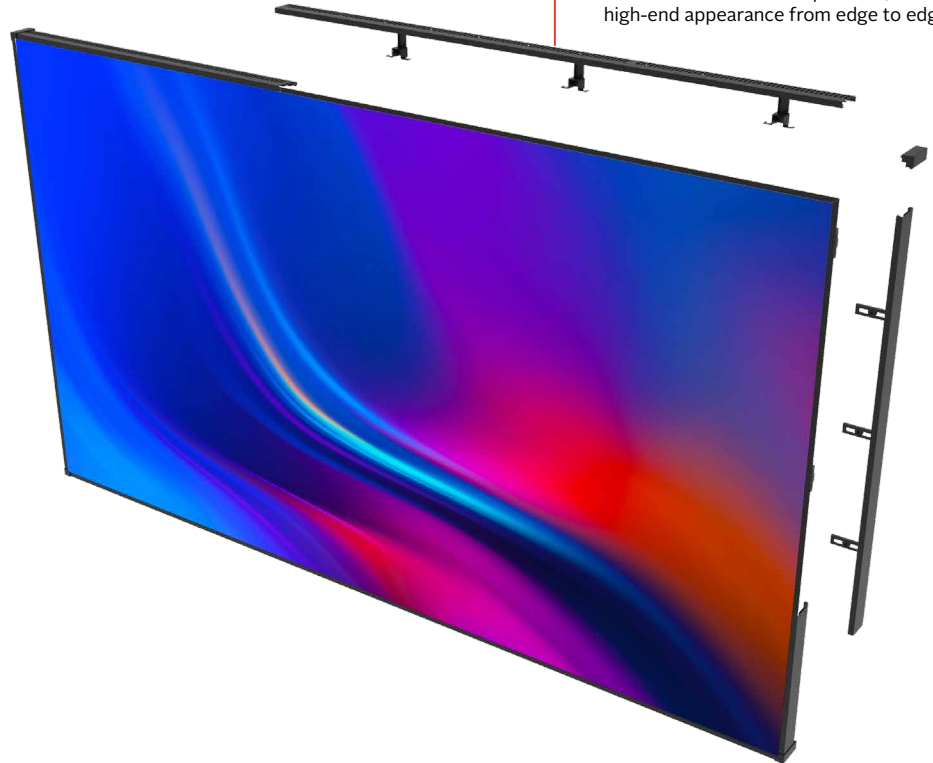

LEDTK Models

SEAMLESS CONNECT

Universal dvLED Trim Kit

FOR LEDUNV MODELS

Perfect your next dvLED video wall installation with the Peerless-AV® SEAMLESS Connect Universal Trim Kit. This sleek, purpose-built accessory conceals exposed edges of direct view LED displays to deliver a clean, fully finished appearance. Its universal, depth-adjustable design attaches to both the mount and display, framing the entire perimeter of video walls with a depth range of 2.6" to 5.9" (66mm to 150mm). Trim sections are field-cutttable for a precise fit, tailored to each unique installation. Each 4' (1220mm) segment is packaged in compact, easy-to-handle cardboard boxes – minimizing environmental impact, shipping costs, and storage space. Lightweight and easy to install, the SEAMLESS Connect Universal Trim Kit provides installers with a streamlined solution for achieving a polished, professional dvLED video wall.

- Compatible with Peerless-AV® SEAMLESS Connect Universal Wall Mounts and Substructures (LEDUNV Models)
- Sleek, narrow-bezel Trim Kit elegantly completes the video wall, seamlessly concealing the exposed edges of the dvLED display
- Available in both solid and vented styles, the trim section options let you choose the ideal combination to suit your video wall installation*
- ADA-compliant, depth-adjustable design accommodates a range from 2.6" to 5.9" (66mm to 150mm), ensuring flexibility for various installation needs
- Designed for on-site customization, the Trim Kit can be cut to length in the field, making it easy to stock and ready for immediate shipment
- Each 4' (1220mm) trim section is packaged in compact, easy-to-handle cardboard boxes – reducing environmental impact, lowering shipping costs, and saving storage space

* Customer is responsible for making sure the ventilation selected is right for their video wall requirements.

■ SLEEK OUTER TRIM KIT

Powder-coated, narrow bezel with molded corners offers a polished, high-end appearance from edge to edge