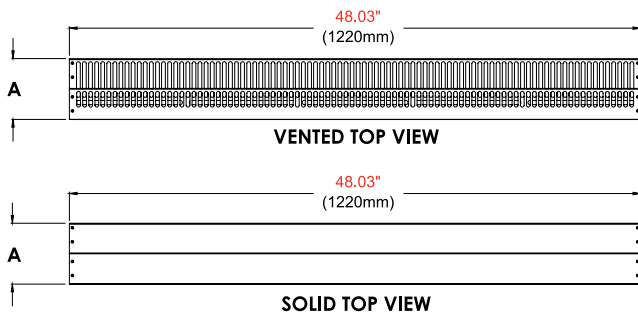

PACKAGE SIZE (W x H x D)	PACKAGE SHIP WEIGHT	PACKAGE UPC CODE	PACKAGE CONTENTS	UNITS IN PACKAGE
LEDTKS-4x4	(2) Vented/(2) Solid: 8" x 5" x 49.5" (203.2 x 127 x 1257.3mm) (1) Corner Box: 7.5" x 6.5" x 3" (190.5 x 165.1x 76.2mm)	40.5lb (18.4kg)	735029357834	Solid Trim, Vented Trim, Corners, Mounting Brackets and Mounting Hardware	1 Kit
LEDTKS-5x5	(3) Vented/(2) Solid: 8" x 5" x 49.5" (203.2 x 127 x 1257.3mm) (1) Corner Box: 7.5" x 6.5" x 3" (190.5 x 165.1x 76.2mm)	49.5lb (22.5kg)	735029357841		
LEDTKS-6x6	(3) Vented/(2) Solid: 8" x 5" x 49.5" (203.2 x 127 x 1257.3mm) (1) Corner Box: 7.5" x 6.5" x 3" (190.5 x 165.1x 76.2mm)	49.5lb (22.5kg)	735029357858		
LEDTKS-8x8	(4) Vented/(3) Solid: 8" x 5" x 49.5" (203.2 x 127 x 1257.3mm) (1) Corner Box: 7.5" x 6.5" x 3" (190.5 x 165.1x 76.2mm)	69lb (31.4kg)	735029357865		
LEDTKM-3x3	(3) Vented/(2) Solid: 8" x 5" x 49.5" (203.2 x 127 x 1257.3mm) (1) Corner Box: 7.5" x 6.5" x 3" (190.5 x 165.1x 76.2mm)	49.5lb (22.5kg)	735029357872		
LEDTKM-4x4	(4) Vented/(2) Solid: 8" x 5" x 49.5" (203.2 x 127 x 1257.3mm) (1) Corner Box: 7.5" x 6.5" x 3" (190.5 x 165.1x 76.2mm)	58.5lb (26.6kg)	735029357889		
LEDTKM-5x5	(4) Vented/(3) Solid: 8" x 5" x 49.5" (203.2 x 127 x 1257.3mm) (1) Corner Box: 7.5" x 6.5" x 3" (190.5 x 165.1x 76.2mm)	69lb (31.4kg)	735029357896		
LEDTKL-2x2	(2) Vented/ 2) Solid: 8" x 5" x 49.5" (203.2 x 127 x 1257.3mm) (1) Corner Box: 7.5" x 6.5" x 3" (190.5 x 165.1x 76.2mm)	40.5lb (18.4kg)	735029357902		
LEDTKL-3x3	(3) Vented/(2) Solid: 8" x 5" x 49.5" (203.2 x 127 x 1257.3mm) (1) Corner Box: 7.5" x 6.5" x 3" (190.5 x 165.1x 76.2mm)	49.5lb (22.5kg)	735029357926		
LEDTKL-4x4	(4) Vented/(3) Solid: 8" x 5" x 49.5" (203.2 x 127 x 1257.3mm) (1) Corner Box: 7.5" x 6.5" x 3" (190.5 x 165.1x 76.2mm)	69lb (31.4kg)	735029357919		

	DEPTH RANGE (DIMENSION "A")
SHALLOW TRIM	2.60" (66mm) MIN. - 4.17" (106mm) MAX.
DEEP TRIM	4.29" (109mm) MIN. - 5.90" (150mm) MAX.

Architect Specifications

The SEAMLESS Connect Universal dvLED Trim Kit shall be a Peerless-AV LEDTK models and shall be located where indicated on the plans. Assembly and installation shall be done according to instructions provided by the manufacturer.

Visit peerless-av.com to see the complete line of AV solutions from Peerless-AV, including outdoor displays, kiosks, display mounts, projector mounts, carts/stands, and a full assortment of accessories.

Peerless-AV
2300 White Oak Circle
Aurora, IL 60502
USA
(800) 865-2112
(630) 375-5100

Peerless-AV EMEA
Unit 2 Curo Park
Frogmore, St. Albans
Hertfordshire, AL2 2DD
United Kingdom
+44 (0) 1923 200 100

Peerless-AV B.V.
Papendorpseweg 75
3528 BJ Utrecht
The Netherlands
+31 (0) 70 770 8037

Peerless-AV Latin America
Av. de las Industrias 413
Parque Industrial Escobedo
General Escobedo, N.L.,
México, 66062
+52 (81) 8384-8300