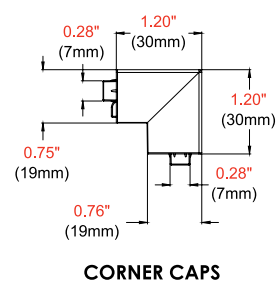

PACKAGE SIZE (W x H x D)	PACKAGE SHIP WEIGHT	PACKAGE UPC CODE	PACKAGE CONTENTS	UNITS IN PACKAGE
LEDTKS-4x4	(2) Vented/(2) Solid: 8" x 5" x 49.5" (203.2 x 127 x 1257.3mm) (1) Corner Box: 7.5" x 6.5" x 3" (190.5 x 165.1x 76.2mm)	40.5lb (18.4kg)	735029357834	Solid Trim, Vented Trim, Corners, Mounting Brackets and Mounting Hardware	1 Kit
LEDTKS-5x5	(3) Vented/(2) Solid: 8" x 5" x 49.5" (203.2 x 127 x 1257.3mm) (1) Corner Box: 7.5" x 6.5" x 3" (190.5 x 165.1x 76.2mm)	49.5lb (22.5kg)	735029357841		
LEDTKS-6x6	(3) Vented/(2) Solid: 8" x 5" x 49.5" (203.2 x 127 x 1257.3mm) (1) Corner Box: 7.5" x 6.5" x 3" (190.5 x 165.1x 76.2mm)	49.5lb (22.5kg)	735029357858		
LEDTKS-8x8	(4) Vented/(3) Solid: 8" x 5" x 49.5" (203.2 x 127 x 1257.3mm) (1) Corner Box: 7.5" x 6.5" x 3" (190.5 x 165.1x 76.2mm)	69lb (31.4kg)	735029357865		
LEDTKM-3x3	(3) Vented/(2) Solid: 8" x 5" x 49.5" (203.2 x 127 x 1257.3mm) (1) Corner Box: 7.5" x 6.5" x 3" (190.5 x 165.1x 76.2mm)	49.5lb (22.5kg)	735029357872		
LEDTKM-4x4	(4) Vented/(2) Solid: 8" x 5" x 49.5" (203.2 x 127 x 1257.3mm) (1) Corner Box: 7.5" x 6.5" x 3" (190.5 x 165.1x 76.2mm)	58.5lb (26.6kg)	735029357889		
LEDTKM-5x5	(4) Vented/(3) Solid: 8" x 5" x 49.5" (203.2 x 127 x 1257.3mm) (1) Corner Box: 7.5" x 6.5" x 3" (190.5 x 165.1x 76.2mm)	69lb (31.4kg)	735029357896		
LEDTKL-2x2	(2) Vented/ 2) Solid: 8" x 5" x 49.5" (203.2 x 127 x 1257.3mm) (1) Corner Box: 7.5" x 6.5" x 3" (190.5 x 165.1x 76.2mm)	40.5lb (18.4kg)	735029357902		
LEDTKL-3x3	(3) Vented/(2) Solid: 8" x 5" x 49.5" (203.2 x 127 x 1257.3mm) (1) Corner Box: 7.5" x 6.5" x 3" (190.5 x 165.1x 76.2mm)	49.5lb (22.5kg)	735029357926		
LEDTKL-4x4	(4) Vented/(3) Solid: 8" x 5" x 49.5" (203.2 x 127 x 1257.3mm) (1) Corner Box: 7.5" x 6.5" x 3" (190.5 x 165.1x 76.2mm)	69lb (31.4kg)	735029357919		

	DEPTH RANGE (DIMENSION "A")
SHALLOW TRIM	2.60" (66mm) MIN. - 4.17" (106mm) MAX.
DEEP TRIM	4.29" (109mm) MIN. - 5.90" (150mm) MAX.

Architect Specifications

The SEAMLESS Connect Universal dvLED Trim Kit shall be a Peerless-AV LEDTK models and shall be located where indicated on the plans. Assembly and installation shall be done according to instructions provided by the manufacturer.

Visit peerless-av.com to see the complete line of AV solutions from Peerless-AV, including outdoor displays, kiosks, display mounts, projector mounts, carts/stands, and a full assortment of accessories.

Peerless-AV
2300 White Oak Circle
Aurora, IL 60502
USA
(800) 865-2112
(630) 375-5100

Peerless-AV EMEA
Unit 2 Curo Park
Frogmore, St. Albans
Hertfordshire, AL2 2DD
United Kingdom
+44 (0) 1923 200 100

Peerless-AV B.V.
Papendorpseweg 75
3528 BJ Utrecht
The Netherlands
+31 (0) 70 770 8037

Peerless-AV Latin America
Av. de las Industrias 413
Parque Industrial Escobedo
General Escobedo, N.L.,
México, 66062
+52 (81) 8384-8300