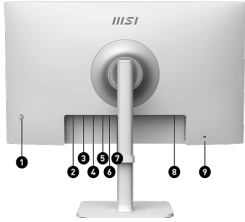

WEIGHT (NW / GW)	6.55 kg (14.44 lbs) / 9.75 kg (21.50 lbs)
CERTIFICATES	CB/CE
VIDEO INPUT COMPATIBILITY	PC, Mac, PS5™, PS4™, Xbox, Mobile, Notebook *All trademarks and the registered trademarks are the property of their respective owners.
ACCESSORIES	1x HDMI Cable (2.0), 1x Type-C Cable (3.2 Gen 1), 1x USB Type-B to A Cable (3.2 Gen 1), 1x Power Cord, 1x Quick Guide, 4x VESA Wall Mount Screw
Note	HDMI™ : 3840 x 2160 (Up to 60Hz) DisPlayPort: 3840 x 2160 (Up to 60Hz) Type-C: 3840 x 2160 (Up to 60Hz) Delta-E (ΔE) ≤ 2

CONNECTIONS

1. 5-way Navigator
2. 1x Headphone-out
3. 2x HDMI™ 2.0b (UHD@60Hz)
4. 1x DisplayPort 1.4a
5. 1x Type-C (DP alt.) w/ 98W PD
6. 1x USB 5Gbps Type-B
7. 3x USB 5Gbps Type-A
8. AC-in
9. Kensington Lock