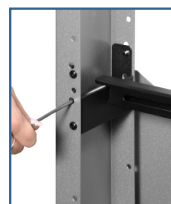

- Designed with British steel, that provides stability, strength and corrosion-resistance for any indoor environment
- Internal micro-adjustments allow for quick positioning of display within the kiosk window for flush alignment
- Secured doors allow convenient access to the display, media player and other internal components for easy installation and maintenance
- High-performance, premium powder coat finish protects the unit and extends the product lifespan for years
- Stand-alone or fully integrated with display, audio components, media player and input components
- A wide range of custom aesthetic options also available; options include custom colour finishes, vinyl logos, wraps, etc.

Note: Kiosk enclosure does not include cover glass

RoHS
COMPLIANT

TAA
COMPLIANT

Height Adjustability

Depth Adjustability

Keyed-Alike Cam Locks

Component Tray & Shelf Custom Colours Available

Model Numbers

WARRANTY: 5 years on metal components, 1 year on electronic components

KIPC2546(-S)-EUK	Portrait Kiosk fits 46" displays less than 4.00" (101mm) deep
KIPC2547(-S)-EUK	Portrait Kiosk fits 47" displays less than 4.00" (101mm) deep
KIPC2548(-S)-EUK	Portrait Kiosk fits 48" displays less than 4.00" (101mm) deep