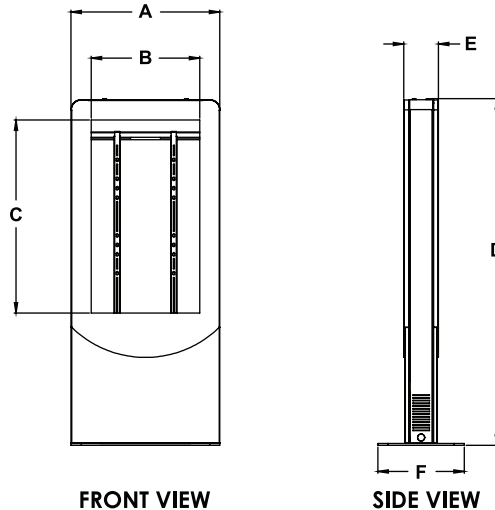

Product Specifications

	DIMENSIONS (W x H x D)	PRODUCT WEIGHT	LOAD CAPACITY	FINISH	AVAILABLE COLORS
KIPC2546(-S)-EUK KIPC2547(-S)-EUK KIPC2548(-S)-EUK	31.00" x 72.20" x 18.00" (787 x 1834 x 457mm)	KIPC2546(-S)-EUK: 169lb (76.7kg) KIPC2547(-S)-EUK: 168lb (76.2kg) KIPC2548(-S)-EUK: 168lb (76.2kg)	125lb (56kg)	Powder Coat	KIPC2546-EUK, KIPC2547-EUK, KIPC2548-EUK: Gloss Black KIPC2546-S-EUK, KIPC2547-S-EUK, KIPC2548-S-EUK: Silver

Package Specifications

	PACKAGE SIZE (W x H x D)	PACKAGE SHIP WEIGHT	PACKAGE UPC CODE	PACKAGE CONTENTS	UNITS IN PACKAGE
KIPC2546(-S)-EUK KIPC2547(-S)-EUK KIPC2548(-S)-EUK	38.00" x 79.00" x 27.00" (965 x 2007 x 685mm)	KIPC2546(-S)-EUK: 209lb (95kg) KIPC2547(-S)-EUK: 208lb (94kg) KIPC2548(-S)-EUK: 208lb (94kg)	KIPC2546-EUK: 735029315858 KIPC2547-EUK: 735029315872 KIPC2548-EUK: 735029315896 KIPC2546-S-EUK: 735029315865 KIPC2547-S-EUK: 735029315889 KIPC2548-S-EUK: 735029315902	Kiosk Enclosure, Display Mount, Installation Instructions and Mounting Hardware	1

Available Custom Kiosk Accessories

Stereo Speaker System with Amplifier
Logitech Webcameras

Clear or Non-glare Tempered Glass
Logos and Graphics

All dimensions = **inch** (mm)

MODEL NO.	DIMENSION "A"	DIMENSION "B"	DIMENSION "C"	DIMENSION "D"	DIMENSION "E"	DIMENSION "F"
KIPC2546-EUK	31.00" (787mm)	22.61" (574mm)	40.20" (1021mm)	72.24" (1835mm)	7.20" (183mm)	18.00" (457mm)
KIPC2547-EUK	31.00" (787mm)	23.10" (587mm)	41.07" (1043mm)	72.24" (1835mm)	7.20" (183mm)	18.00" (457mm)
KIPC2548-EUK	31.00" (787mm)	23.57" (599mm)	41.96" (1066mm)	72.24" (1835mm)	7.20" (183mm)	18.00" (457mm)