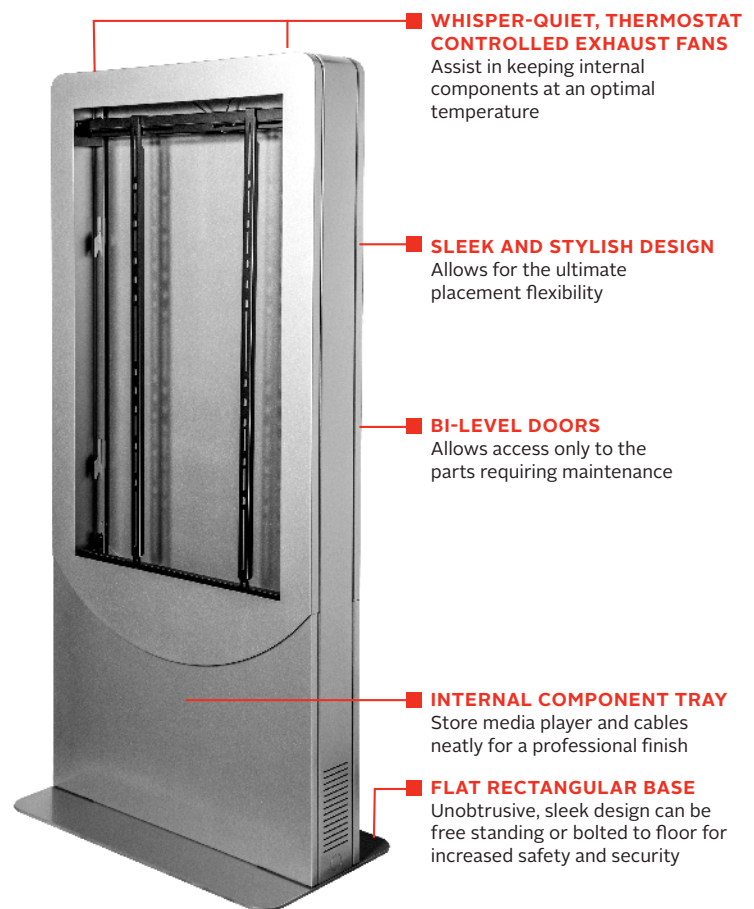

KIPC2546(-S)-EUK
KIPC2547(-S)-EUK
KIPC2548(-S)-EUK

Max Load
125lb (56kg)

Portrait Kiosk

Fits most 46", 47" or 48" displays less than 4.00" (101mm) deep

Experience the elegance of Peerless-AV's new indoor Portrait Kiosk, designed to support the latest displays and touchscreen panels up to 4" deep. With a flat base that can be free standing or bolted to the ground, the kiosk allows for electric and data cable access, making it easy to install and maintain. Plus, the kiosk includes two whisper-quiet, thermostat-controlled exhaust fans to ensure the display and internal components are kept at an optimal temperature. To maintain a clean aesthetic, the kiosk offers an internal tray for media players and cables, as well as lift off, bi-level rear doors that provide direct access to parts requiring maintenance. For theft protection, the kiosk features keyed-alike cam locks specific to the kiosk. From entertaining to wayfinding, the new kiosk is an ideal solution for various indoor application settings, including corporate, retail, and hospitality.

- Designed with British steel, that provides stability, strength and corrosion-resistance for any indoor environment
- Internal micro-adjustments allow for quick positioning of display within the kiosk window for flush alignment
- Secured doors allow convenient access to the display, media player and other internal components for easy installation and maintenance
- High-performance, premium powder coat finish protects the unit and extends the product lifespan for years
- Stand-alone or fully integrated with display, audio components, media player and input components
- A wide range of custom aesthetic options also available; options include custom colour finishes, vinyl logos, wraps, etc.

Note: Kiosk enclosure does not include cover glass

RoHS
COMPLIANT

TAA
COMPLIANT

Height Adjustability

Depth Adjustability

Keyed-Alike Cam Locks

Component Tray & Shelf Custom Colours Available

Model Numbers