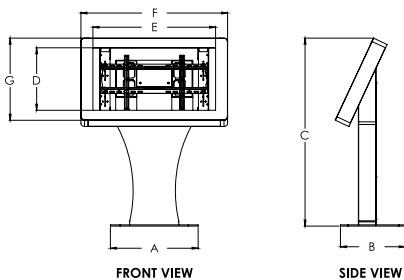

Product Specifications

	DIMENSIONS (W x H x D)	PRODUCT WEIGHT	LOAD CAPACITY	FINISH	AVAILABLE COLORS
KILH540/542/543(-S)-EUK	41.86" x 53.61" x 18.50" (1063 x 1362 x 470mm)	KILH540-EUK: 125lb (56kg) KILH542-EUK: 124lb (56kg)	75lb (34kg)	Powder Coat	Gloss Black & Silver
KILH546/547/548(-S)-EUK	46.22" x 54.72" x 18.50" (1174 x 1389 x 470mm)	KILH543-EUK: 124lb (56kg) KILH546-EUK: 130lb (58kg)			
KILH549/550(-S)-EUK	48.09" x 55.04" x 18.50" (1221 x 1398 x 470mm)	KILH547-EUK: 129lb (58kg) KILH548-EUK: 128lb (58kg)			
KILH555(-S)-EUK	48.09" x 56.15" x 18.50" (1332 x 1426 x 470mm)	KILH549-EUK: 131(59kg) KILH550-EUK: 131(59kg)			
		KILH555-EUK: 137lb (62kg)			

All dimensions = inch (mm)

MODEL NO.	DIMENSION "A"	DIMENSION "B"	DIMENSION "C"	DIMENSION "D"	DIMENSION "E"	DIMENSION "F"	DIMENSION "G"
KILH540-EUK	25.00" (635mm)	18.50" (470mm)	53.60" (1362mm)	19.69" (500mm)	34.97" (888mm)	41.86" (1063mm)	25.83" (656mm)
KILH542-EUK	25.00" (635mm)	18.50" (470mm)	53.60" (1362mm)	20.68" (525mm)	36.72" (933mm)	41.86" (1063mm)	25.83" (656mm)
KILH543-EUK	25.00" (635mm)	18.50" (470mm)	53.60" (1362mm)	21.21" (538mm)	37.58" (954mm)	41.86" (1063mm)	25.83" (656mm)
KILH546-EUK	25.00" (635mm)	18.50" (470mm)	54.71" (1389mm)	22.52" (572mm)	40.20" (1021mm)	46.22" (1174mm)	28.25" (718mm)
KILH547-EUK	25.00" (635mm)	18.50" (470mm)	54.71" (1389mm)	23.06" (586mm)	41.07" (1043mm)	46.22" (1174mm)	28.25" (718mm)
KILH548-EUK	25.00" (635mm)	18.50" (470mm)	54.71" (1389mm)	23.60" (600mm)	41.97" (1066mm)	46.22" (1174mm)	28.25" (718mm)
KILH549-EUK	25.00" (635mm)	18.50" (470mm)	55.04" (1398mm)	24.05" (611mm)	42.82" (1088mm)	48.09" (1221mm)	29.16" (741mm)
KILH550-EUK	25.00" (635mm)	18.50" (470mm)	55.04" (1398mm)	25.07" (637mm)	43.69" (1110mm)	48.09" (1221mm)	28.96" (736mm)
KILH555-EUK	25.00" (635mm)	18.50" (470mm)	56.15" (1426mm)	26.91" (684mm)	48.05" (1220mm)	52.45" (1332mm)	31.44" (799mm)