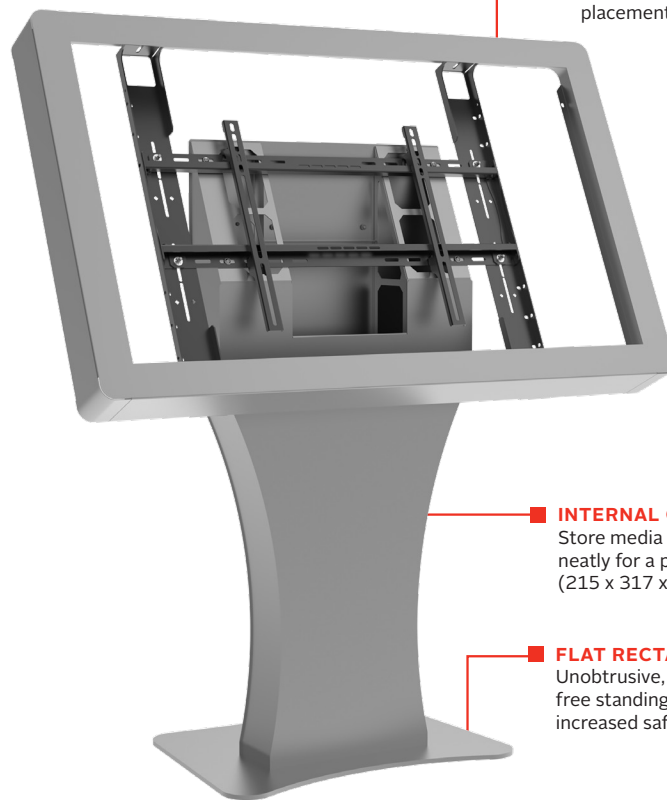

KILH540/542/543-EUK
KILH546/547/548-EUK
KILH549/550/555-EUK

Max load
75lb
(34kg)

Landscape Kiosk

Fits most 40", 42", 43", 46", 47", 48", 49", 50" and 55" Displays
less than 3.50" (89mm) deep

Experience the elegance of Peerless-AV's new indoor, Landscape Kiosk, designed to support the latest digital signage displays. With a flat base that can be free standing or bolted to the ground, the kiosk allows for quick access to electric and data cables, making it easy to install and maintain. This kiosk also includes an internal tray for media players and cables, with direct access to parts requiring maintenance. For theft protection, the kiosk features hex pin screw locks. From entertaining to wayfinding, this new kiosk is an ideal solution for any indoor application setting - from corporate to retail to hospitality, and beyond.

- Modern, hourglass body design with a curved, corner pull-out display cover
- Display lines flush with the kiosk window for a clean look
- Supports a wide range of aesthetic options including multiple colors, vinyl wraps, etc. to best match the environment or promote brand strategy
- Pre-assembled to simplify installation of entire solution
- High-performance, premium powder coat finish protects the unit and extends the product lifespan for years
- Fixed negative 25 degrees tilt allows for a natural interacting position suited to wayfinding

SHAPELY ENCLOSURE
Allows for the ultimate placement flexibility

INTERNAL COMPONENT TRAY
Store media player and cables neatly for a professional finish (215 x 317 x 101mm)

FLAT RECTANGULAR BASE
Unobtrusive, stylish design can be free standing or bolted to floor for increased safety and security