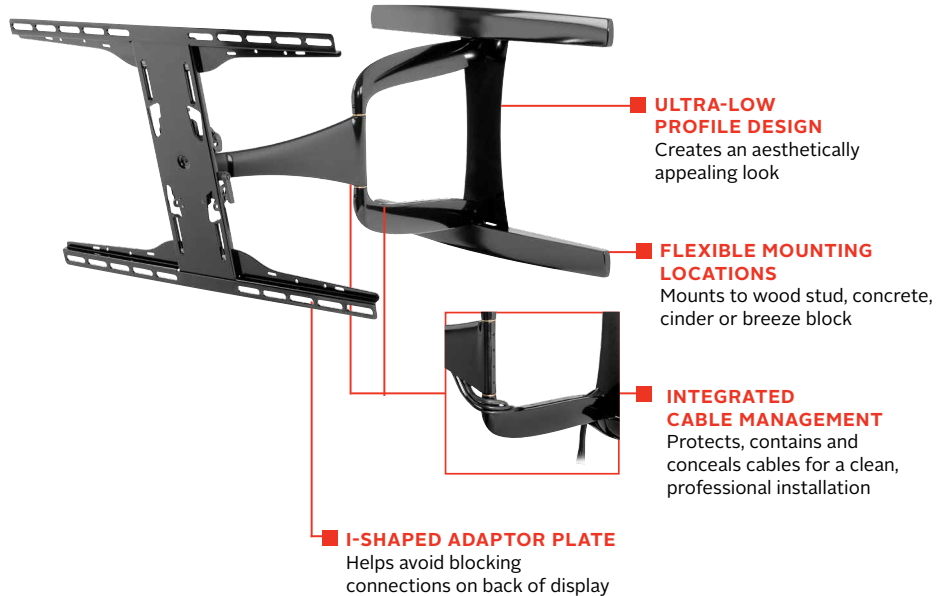

SUA761PU

	Mounting Pattern 600 x 400mm (23.62" x 15.75")		Max Load 80lb (36kg)
--	---	--	-----------------------------------

Dealerscope **2017**
IMPACT!
awards

DesignerSeries™ Universal Ultra Slim Articulating Wall Mount

FOR 37" TO 65" ULTRA-THIN DISPLAYS*

One of the thinnest wall arm mounts on the market, the Peerless-AV® DesignerSeries™ Universal Ultra Slim Articulating Wall Mount is designed exclusively for ultra-thin displays. The SUA761PU is built to hold medium to larger displays firmly in any position – landscape or portrait – while still offering an ultra-low profile. An innovative I-shaped adaptor plate makes it easy to access the back of the display, keeping hardware hidden, and features internal cable management, providing a clean, professional look that transitions smoothly from the wall to the display. With a gloss black finish, the SUA761PU matches any décor.

- Universal mount accommodates 200 x 100 to 600 x 400mm VESA® mounting patterns
- Arm retracts to 1.85" (47mm) and extends up to 24.85" (631mm) from wall
- One-Touch™ tilt mechanism allows adjustment of +15/-5° without the use of tools
- Up to ±90° of side-to-side swivel
- Added ±5° of roll for post-installation display leveling without the use of tools
- Up to ±0.5" (13mm) of vertical adjustment for post-installation leveling and height adjustment fine-tuning
- Landscape or portrait mounting options increases display versatility

Swivel, tilt, extend or retract the display for the perfect viewing angle.

Comes in color packaging with included installation hardware and easy to follow instructions.

Please visit peerless-av.com/en-us/patents for patent information.