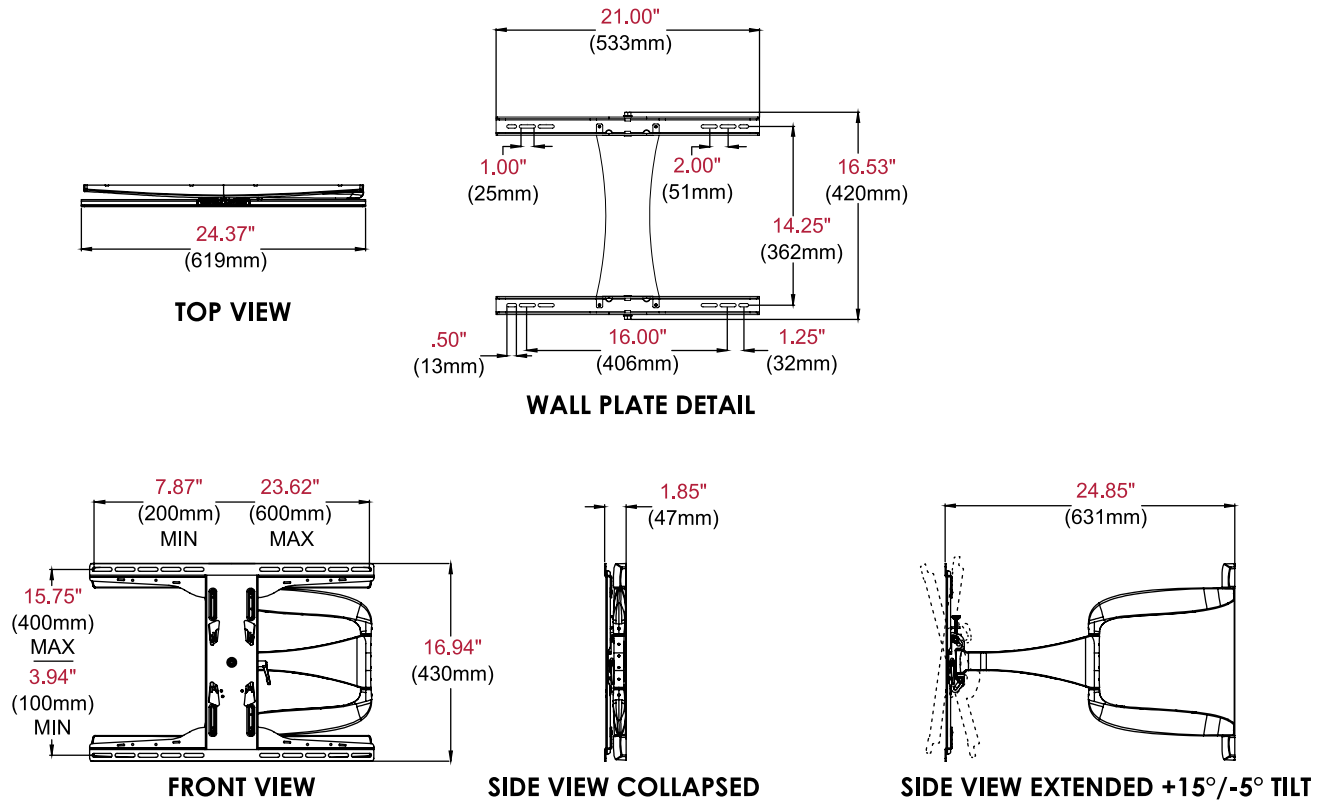

SUA761PU DesignerSeries™ Universal Ultra Slim Articulating Wall Mount for 37" to 65" Ultra-Thin Displays

Product Specifications

	DIMENSIONS (W x H x D)	PRODUCT WEIGHT	LOAD CAPACITY	FINISH	AVAILABLE COLORS
SUA761PU	24.37" x 16.94" x 1.85"-24.85" (619 x 430 x 47-631mm)	16.90lb (7.67kg)	80lb (36kg)	Scratch Resistant Fused Epoxy	Gloss Black

Package Specifications

	PACKAGE SIZE (W x H x D)	PACKAGE SHIP WEIGHT	PACKAGE UPC CODE	PACKAGE CONTENTS	UNITS IN PACKAGE
SUA761PU	41.00" x 4.00" x 23.75" 1041 x 102 x 603mm	23.0lb (10.4kg)	735029306399	Wall Mount, Wall and Display Installation Hardware, Installation Instructions	1

Accessories

- **ACC925:** Security Fasteners
- **ACC-UCM:** Universal AV Component Mount
- **ESHV models:** AV Wall Shelves
- **IBA2(-W), IBA2AC(-W), IBA3(-W), IBA3AC(-W):** Recessed Cable Management and Power Storage Accessory Box
- **IBA4-W:** Easy Mount Recessed Low Voltage Cable Plate
- **IBA5-W:** Recessed Low Voltage Media Plate with Duplex Surge Suppressor
- **WSP756:** Metal Stud Wall Plate

All dimensions = **inch** (mm)

Architect Specifications

The DesignerSeries™ Universal Ultra Slim Articulating Wall Mount shall be a Peerless-AV model SUA761PU and shall be located where indicated on the plans. Assembly and installation shall be done according to instructions provided by the manufacturer.

Visit peerless-av.com to see the complete line of AV solutions from Peerless-AV, including outdoor displays, wireless, kiosks, digital audio, display mounts, projector mounts, carts/stands, and a full assortment of accessories.

Peerless-AV
2300 White Oak Circle
Aurora, IL 60502 USA
(800) 865-2112
(630) 375-5100
Fax: (800) 359-6500

Peerless-AV EMEA
Unit 3 Watford Interchange
Colonial Way, Watford
Herts, WD24 4WP
United Kingdom
+44 (0) 1923 200100
Fax: +44 (0) 1923 200101

Peerless-AV Latin America
Ave de las Industrias 413
Parque Industrial Escobedo
Escobedo, N.L.,
Mexico 66062
+52 (81) 8384-8300
Fax: +52 (81) 8384-8360