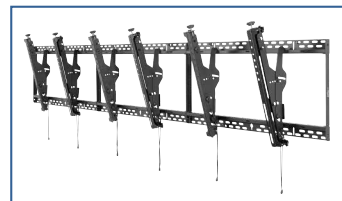

DS-MBZ642L
DS-MBZ647L
DS-MBZ647P

Mounting Pattern

DS-MBZ642L: 880 x 400mm
DS-MBZ647L: 975 x 400mm
DS-MBZ647P: 550 x 400mm

Max Load
100lb
(45.5kg)

SMARTMOUNT.

Digital Menu Board Mount with Height & Depth Adjustment

FOR 40" TO 65" DISPLAYS

Peerless-AV's quick service restaurant (QSR) Menu Board Mount is designed to create a seamless mounting surface through connecting wall plates. Continuous and fixed tilt options allow all displays to be tilted at the same angle with ease, creating a flawless alignment. The QSR Menu Board Mount allows for tool-less height adjustment and four-corner depth adjustment to alleviate issues with wall imperfections and fine-tuning. The kickstand feature holds the bottom of the display away from the wall during cable connection, reducing installation time and cost. Available in landscape and portrait design options, Peerless-AV® offers a one-to-one ordering process, making the QSR Menu Board Mount the perfect mounting solution.

- Easy hang wall plate allows for a single person install
- The quick connect latch automatically engages the wall plate for a speedy setup
- Simple one-to-one ordering process
- Open wall plate reduces wall interference
- Included security hardware deters tampering and theft
- Accessory wall plates are available for non-standard configurations
- DS-MBZ642L – landscape configuration for 40"-42" displays with mounting hole patterns 880 x 400mm (34.65"W x 15.75"H)
- DS-MBZ647L – landscape configuration for 46"-65" displays with mounting hole patterns 975 x 400mm (38.40"W x 15.75"H)
- DS-MBZ647P – portrait configuration for 42"-65" displays with mounting hole patterns 550 x 400mm (21.65"W x 15.75"H)