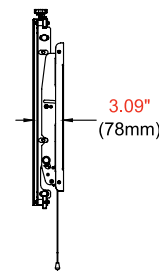

Product Specifications

	DIMENSIONS (W x H x D)	PRODUCT WEIGHT	LOAD CAPACITY	FINISH	AVAILABLE COLORS
DS-MBZ642L	36.23" x 19.48" x 3.09" (920 x 495 x 78mm)	10.5lb (4.8kg)			
DS-MBZ647L	39.98" x 19.48" x 3.09" (1015 x 495 x 78mm)	11lb (5kg)	100lb (45.5kg)	Matte/Flat	Black
DS-MBZ647P	23.23" x 19.48" x 3.09" (590 x 495 x 78mm)	9lb (4.1kg)			

Package Specifications

	PACKAGE SIZE (W x H x D)	PACKAGE SHIP WEIGHT	PACKAGE UPC CODE	PACKAGE CONTENTS	UNITS IN PACKAGE
DS-MBZ642L	40.25" x 15.50" x 3.50" (1022 x 394 x 89mm)	12lb (5.4kg)	735029301028		
DS-MBZ647L	40.25" x 15.50" x 3.50" (1022 x 394 x 89mm)	13lb (5.9kg)	735029301035	Wall Plate, Adaptor Rails and Mounting Hardware	1
DS-MBZ647P	26.88" x 18.00" x 4.38" (683 x 457 x 111mm)	11.5lb (5.2kg)	735029301042		

Accessories

- ACC-MB0800: 8" accessory wall plate
- ACC-MB2200: 22" accessory wall plate
- ACC-MB3500: 35" accessory wall plate
- ACC-MB3875: 38.75" accessory wall plate

All dimensions = inch (mm)

MAXIMUM VALUES					
MODEL NO.	DIMENSION "A"	DIMENSION "B"	DIMENSION "C"	DIMENSION "D"	DIMENSION "E"
DS-MBZ642L	36.32"(923mm)	35.33"(897mm)	37.25"(946mm)	32.53"(826mm)	35.00"(889mm)
DS-MBZ647L	40.07"(1018mm)	39.08"(993mm)	41.00"(1041mm)	36.28"(922mm)	38.75"(984mm)
DS-MBZ647P	23.32"(592mm)	22.33"(567mm)	24.25"(616mm)	19.53"(496mm)	22.00"(559mm)

*distances achieved by reversing brackets

WALL PLATE DETAIL

FRONT VIEW

ADAPTOR BRACKET DETAIL

SIDE VIEW COLLAPSED

SIDE VIEW 15° Tilt (MAX)

Architect Specifications

The Smartmount® Digital Menu Board Mount with Height & Depth Adjustment shall be a Peerless-AV model DS-MBZ642L, DS-MBZ647L or DS-MBZ647P and shall be located where indicated on the plans. Assembly and installation shall be done according to instructions provided by the manufacturer.