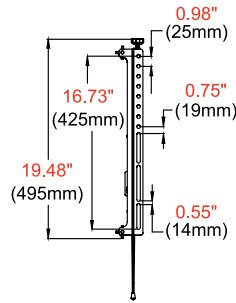

Product Specifications

	DIMENSIONS (W x H x D)	PRODUCT WEIGHT	LOAD CAPACITY	FINISH	AVAILABLE COLORS
DS-MBZ642L	36.23" x 19.48" x 3.09" (920 x 495 x 78mm)	10.5lb (4.8kg)			
DS-MBZ647L	39.98" x 19.48" x 3.09" (1015 x 495 x 78mm)	11lb (5kg)	100lb (45.5kg)	Matte/Flat	Black
DS-MBZ647P	23.23" x 19.48" x 3.09" (590 x 495 x 78mm)	9lb (4.1kg)			

Package Specifications

	PACKAGE SIZE (W x H x D)	PACKAGE SHIP WEIGHT	PACKAGE UPC CODE	PACKAGE CONTENTS	UNITS IN PACKAGE
DS-MBZ642L	40.25" x 15.50" x 3.50" (1022 x 394 x 89mm)	12lb (5.4kg)	735029301028		
DS-MBZ647L	40.25" x 15.50" x 3.50" (1022 x 394 x 89mm)	13lb (5.9kg)	735029301035	Wall Plate, Adaptor Rails and Mounting Hardware	1
DS-MBZ647P	26.88" x 18.00" x 4.38" (683 x 457 x 111mm)	11.5lb (5.2kg)	735029301042		

Accessories

- ACC-MB0800: 8" accessory wall plate
- ACC-MB2200: 22" accessory wall plate
- ACC-MB3500: 35" accessory wall plate
- ACC-MB3875: 38.75" accessory wall plate

All dimensions = inch (mm)

MAXIMUM VALUES					
MODEL NO.	DIMENSION "A"	DIMENSION "B"	DIMENSION "C"	DIMENSION "D"	DIMENSION "E"
DS-MBZ642L	36.32"(923mm)	35.33"(897mm)	37.25"(946mm)	32.53"(826mm)	35.00"(889mm)
DS-MBZ647L	40.07"(1018mm)	39.08"(993mm)	41.00"(1041mm)	36.28"(922mm)	38.75"(984mm)
DS-MBZ647P	23.32"(592mm)	22.33"(567mm)	24.25"(616mm)	19.53"(496mm)	22.00"(559mm)

*distances achieved by reversing brackets

WALL PLATE DETAIL

FRONT VIEW

ADAPTOR BRACKET DETAIL

SIDE VIEW COLLAPSED

SIDE VIEW 15° Tilt (MAX)

Architect Specifications

The Smartmount® Digital Menu Board Mount with Height & Depth Adjustment shall be a Peerless-AV model DS-MBZ642L, DS-MBZ647L or DS-MBZ647P and shall be located where indicated on the plans. Assembly and installation shall be done according to instructions provided by the manufacturer.