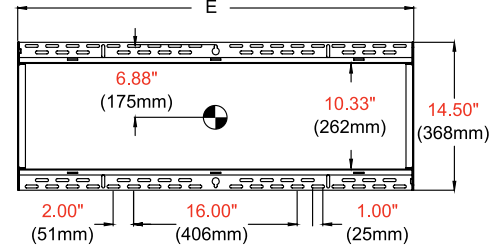

Product Specifications

	DIMENSIONS (W x H x D)	PRODUCT WEIGHT	LOAD CAPACITY	FINISH	AVAILABLE COLORS
DS-MBZ642L	36.23" x 19.48" x 3.09" (920 x 495 x 78mm)	10.5lb (4.8kg)			
DS-MBZ647L	39.98" x 19.48" x 3.09" (1015 x 495 x 78mm)	11lb (5kg)	100lb (45.5kg)	Matte/Flat	Black
DS-MBZ647P	23.23" x 19.48" x 3.09" (590 x 495 x 78mm)	9lb (4.1kg)			

Package Specifications

	PACKAGE SIZE (W x H x D)	PACKAGE SHIP WEIGHT	PACKAGE UPC CODE	PACKAGE CONTENTS	UNITS IN PACKAGE
DS-MBZ642L	40.25" x 15.50" x 3.50" (1022 x 394 x 89mm)	12lb (5.4kg)	735029301028		
DS-MBZ647L	40.25" x 15.50" x 3.50" (1022 x 394 x 89mm)	13lb (5.9kg)	735029301035	Wall Plate, Adaptor Rails and Mounting Hardware	1
DS-MBZ647P	26.88" x 18.00" x 4.38" (683 x 457 x 111mm)	11.5lb (5.2kg)	735029301042		

Accessories

- ACC-MB0800: 8" accessory wall plate
- ACC-MB2200: 22" accessory wall plate
- ACC-MB3500: 35" accessory wall plate
- ACC-MB3875: 38.75" accessory wall plate

All dimensions = inch (mm)

MAXIMUM VALUES					
MODEL NO.	DIMENSION "A"	DIMENSION "B"	DIMENSION "C"	DIMENSION "D"	DIMENSION "E"
DS-MBZ642L	36.32"(923mm)	35.33"(897mm)	37.25"(946mm)	32.53"(826mm)	35.00"(889mm)
DS-MBZ647L	40.07"(1018mm)	39.08"(993mm)	41.00"(1041mm)	36.28"(922mm)	38.75"(984mm)
DS-MBZ647P	23.32"(592mm)	22.33"(567mm)	24.25"(616mm)	19.53"(496mm)	22.00"(559mm)

*distances achieved by reversing brackets

WALL PLATE DETAIL

FRONT VIEW

ADAPTOR BRACKET DETAIL

SIDE VIEW COLLAPSED

SIDE VIEW 15° Tilt (MAX)

Architect Specifications

The Smartmount® Digital Menu Board Mount with Height & Depth Adjustment shall be a Peerless-AV model DS-MBZ642L, DS-MBZ647L or DS-MBZ647P and shall be located where indicated on the plans. Assembly and installation shall be done according to instructions provided by the manufacturer.