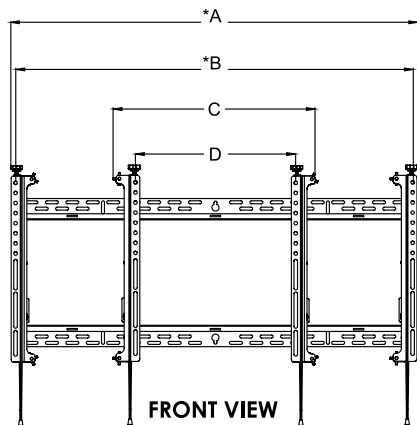

Package Specifications

	PACKAGE SIZE (W x H x D)	PACKAGE SHIP WEIGHT	PACKAGE UPC CODE	PACKAGE CONTENTS	UNITS IN PACKAGE
DS-MBZ642L	40.25" x 15.50" x 3.50" (1022 x 394 x 89mm)	12lb (5.4kg)	735029301028		
DS-MBZ647L	40.25" x 15.50" x 3.50" (1022 x 394 x 89mm)	13lb (5.9kg)	735029301035	Wall Plate, Adaptor Rails and Mounting Hardware	1
DS-MBZ647P	26.88" x 18.00" x 4.38" (683 x 457 x 111mm)	11.5lb (5.2kg)	735029301042		

Accessories

- ACC-MB0800: 8" accessory wall plate
- ACC-MB2200: 22" accessory wall plate
- ACC-MB3500: 35" accessory wall plate
- ACC-MB3875: 38.75" accessory wall plate

All dimensions = inch (mm)

MAXIMUM VALUES					
MODEL NO.	DIMENSION "A"	DIMENSION "B"	DIMENSION "C"	DIMENSION "D"	DIMENSION "E"
DS-MBZ642L	36.32"(923mm)	35.33"(897mm)	37.25"(946mm)	32.53"(826mm)	35.00"(889mm)
DS-MBZ647L	40.07"(1018mm)	39.08"(993mm)	41.00"(1041mm)	36.28"(922mm)	38.75"(984mm)
DS-MBZ647P	23.32"(592mm)	22.33"(567mm)	24.25"(616mm)	19.53"(496mm)	22.00"(559mm)

*distances achieved by reversing brackets

WALL PLATE DETAIL

FRONT VIEW

ADAPTOR BRACKET DETAIL

SIDE VIEW COLLAPSED

SIDE VIEW 15° Tilt (MAX)

Architect Specifications

The Smartmount® Digital Menu Board Mount with Height & Depth Adjustment shall be a Peerless-AV model DS-MBZ642L, DS-MBZ647L or DS-MBZ647P and shall be located where indicated on the plans. Assembly and installation shall be done according to instructions provided by the manufacturer.