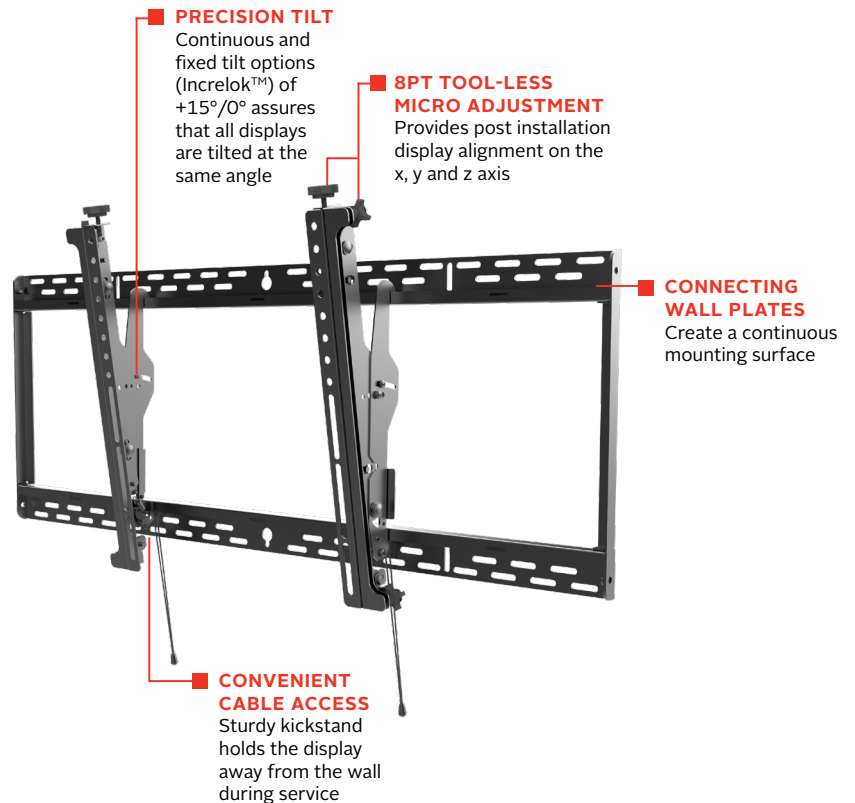

DS-MBZ642L
DS-MBZ647L
DS-MBZ647P

Mounting Pattern

DS-MBZ642L: 880 x 400mm
DS-MBZ647L: 975 x 400mm
DS-MBZ647P: 550 x 400mm

Max Load
100lb
(45.5kg)

SMARTMOUNT.

Digital Menu Board Mount with Height & Depth Adjustment

FOR 40" TO 65" DISPLAYS

Peerless-AV's quick service restaurant (QSR) Menu Board Mount is designed to create a seamless mounting surface through connecting wall plates. Continuous and fixed tilt options allow all displays to be tilted at the same angle with ease, creating a flawless alignment. The QSR Menu Board Mount allows for tool-less height adjustment and four-corner depth adjustment to alleviate issues with wall imperfections and fine-tuning. The kickstand feature holds the bottom of the display away from the wall during cable connection, reducing installation time and cost. Available in landscape and portrait design options, Peerless-AV® offers a one-to-one ordering process, making the QSR Menu Board Mount the perfect mounting solution.

- Easy hang wall plate allows for a single person install
- The quick connect latch automatically engages the wall plate for a speedy setup
- Simple one-to-one ordering process
- Open wall plate reduces wall interference
- Included security hardware deters tampering and theft
- Accessory wall plates are available for non-standard configurations
- DS-MBZ642L – landscape configuration for 40"-42" displays with mounting hole patterns 880 x 400mm (34.65"W x 15.75"H)
- DS-MBZ647L – landscape configuration for 46"-65" displays with mounting hole patterns 975 x 400mm (38.40"W x 15.75"H)
- DS-MBZ647P – portrait configuration for 42"-65" displays with mounting hole patterns 550 x 400mm (21.65"W x 15.75"H)