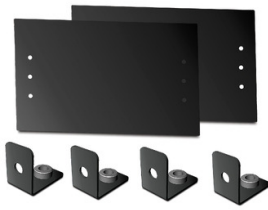

Product data sheet

Specifications

APC NetShelter Cable Management, End Cap for Power Cable Trough, Black, 314 x 1.2 x 178.5 mm

AR8567

Overview

Lead time Usually in Stock

Main

Product or Component Type Cable organizer

Provided equipment Installation guide

Physical

Color Black

Height 0.05 in (1.2 mm)

Width 12.4 in (314 mm)

Depth 7.03 in (178.5 mm)

Net Weight 1.17 lb(US) (0.53 kg)

Mounting preference No preference

Mounting Mode Not rack-mountable

Ordering and shipping details

GTIN 731304261605

Packing Units

Unit Type of Package 1 PCE

Nbr. of units in pkg. 1

Package 1 Height 1.5 in (3.7 cm)

Package 1 Width 12.05 in (30.6 cm)