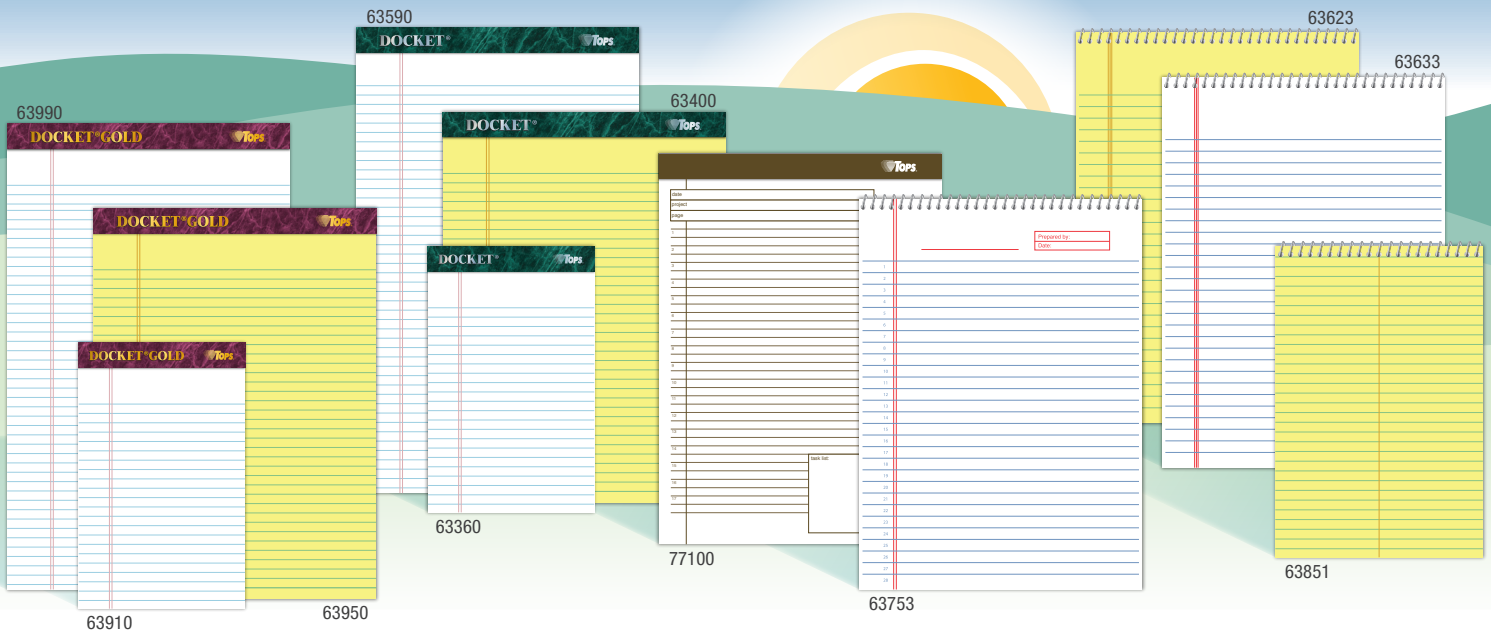

Note taking for wherever you are.

Docket® & Docket® Gold - the perfect canvas no matter the notes.

Our everyday Docket and premium Docket Gold note taking collections come in a variety of sizes and colors to fit your life. Sturdy back covers provide a strong writing surface no matter where you are and Letr-Trim® perforated paper tears neatly for a clean edge every time.

Docket Gold Writing Tablets

Premium weight bond paper resists ink show-through and gives you a smoother writing surface for professional notes.

Item No.	Description	Sheet/ Pad	Qty/ Pack
Perforated Top, 5" x 8"			
TOP 63900	Canary, Jr. Legal/Narrow	50	12
TOP 63910	White, Jr. Legal/Narrow	50	12
Perforated Top, 8½" x 11¼"			
TOP 63950	Canary, Legal/Wide	50	12
TOP 63960	White, Legal/Wide	50	12
Perforated Top, 8½" x 14"			
TOP 63980	Canary, Legal/Wide	50	12
TOP 63990	White, Legal/Wide	50	12

Docket Gold Planning Pads

Unique sheet layouts on premium weight paper will help plan, design and organize important notes and projects.

Item No.	Description	Sheet/ Pad	Qty/ Pack
Perforated Top, 8½" x 11¼"			
TOP 63753	White	70	EA
Perforated Top, 8½" x 11¼"			
TOP 77100	White	40	4

Docket Writing Tablets

Everyday weight paper provides an excellent canvas for doodles and serious notes alike.

Item No.	Description	Sheet/ Pad	Qty/ Pack
Perforated Top, 5" x 8"			
TOP 63350	Canary, Jr. Legal/Narrow	50	12
TOP 63360	White, Jr. Legal/Narrow	50	12
Perforated Top, 8½" x 11¼"			
TOP 63400	Canary, Legal/Wide	50	12
TOP 63410	White, Legal/Wide	50	12
Perforated Top, 8½" x 14"			
TOP 63580	Canary, Legal/Wide	50	12
TOP 63590	White, Legal/Wide	50	12